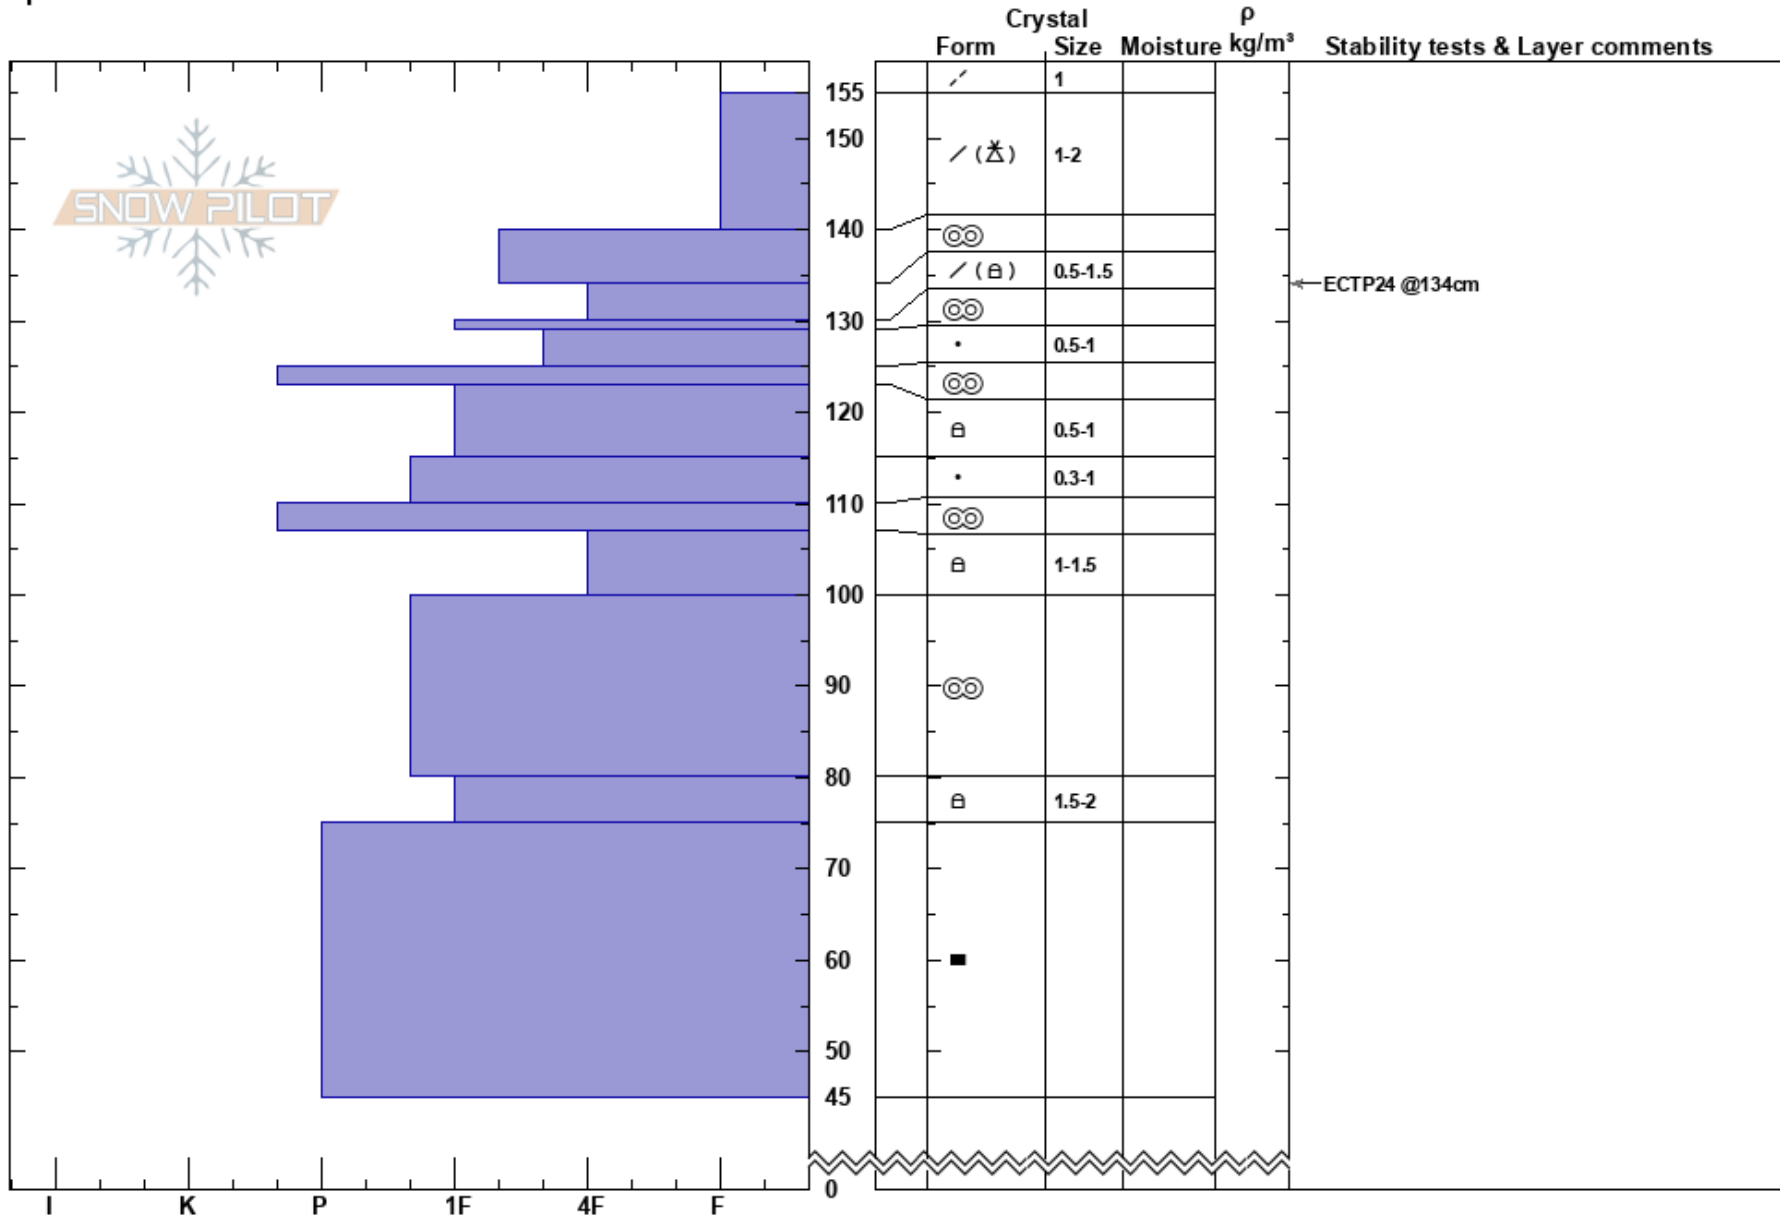

Castle Peak Periphery  
 Uinta Range  
 UT  
 Elevation: 9870 ft  
 Aspect: SE  
 Specifics:

Andrew Nassetta  
 02/19/2024 - 2:00pm  
 Co-ord: 40.66431N, -111.12281W  
 Slope Angle: 27°  
 Wind Loading: previous

Stability:  
 Air Temperature:  
 Sky Cover: SCT  
 Precipitation: NO  
 Wind: W Moderate

HS:155

Layer Notes:

Notes: