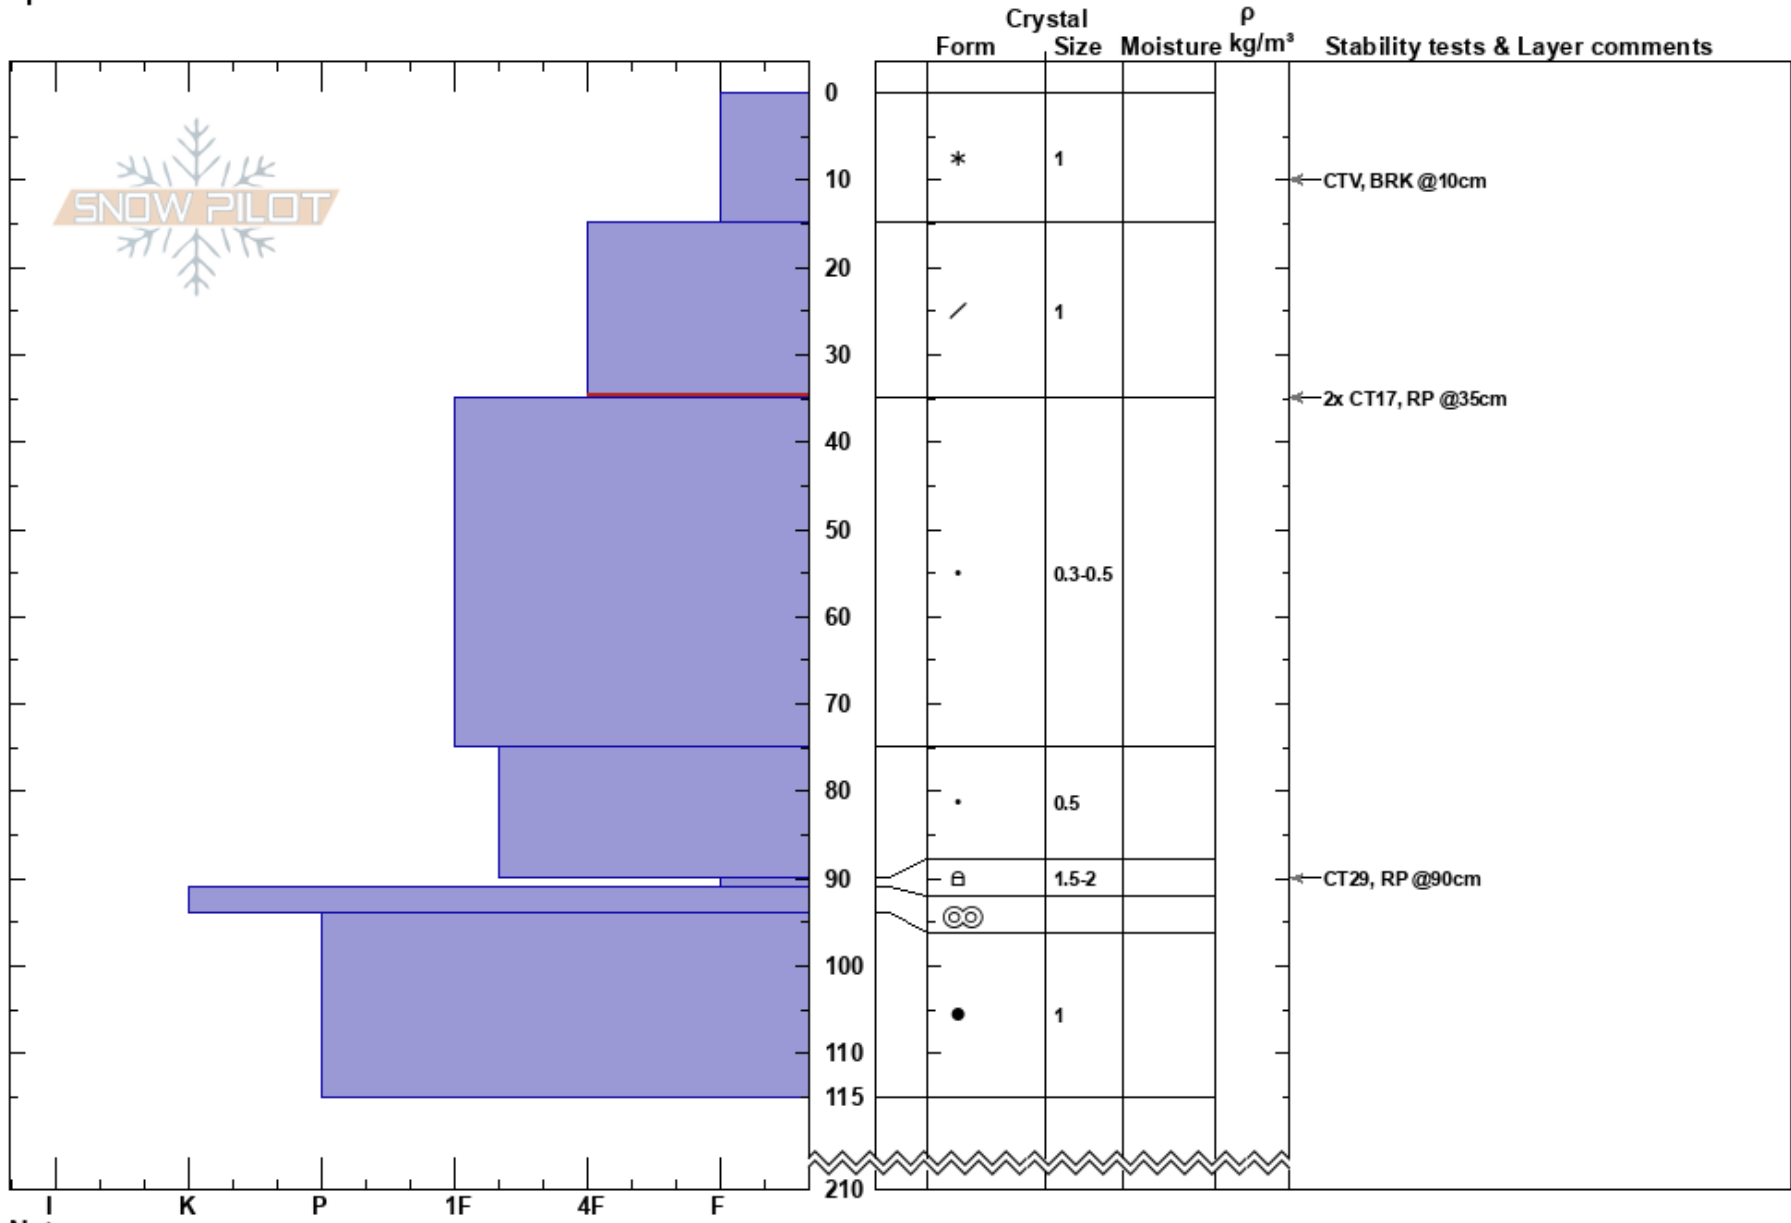

Soldier Cat Ski
 Soldier Mountains
 ID
 Elevation: 8300 ft
 Aspect: N
 Specifics:

Michael Hamilton
 02/19/2024 - 1:00pm
 Co-ord: 43.48429N, -114.90131W
 Slope Angle: 18°
 Wind Loading:

Stability: HS:210
 Air Temperature: PF:35 15-35cm:Problematic layer
 Sky Cover: PS: 15
 Precipitation:
 Wind:

Notes: Pit dug to skiers right of Chute 5 in the Soldier Cat Ski area.