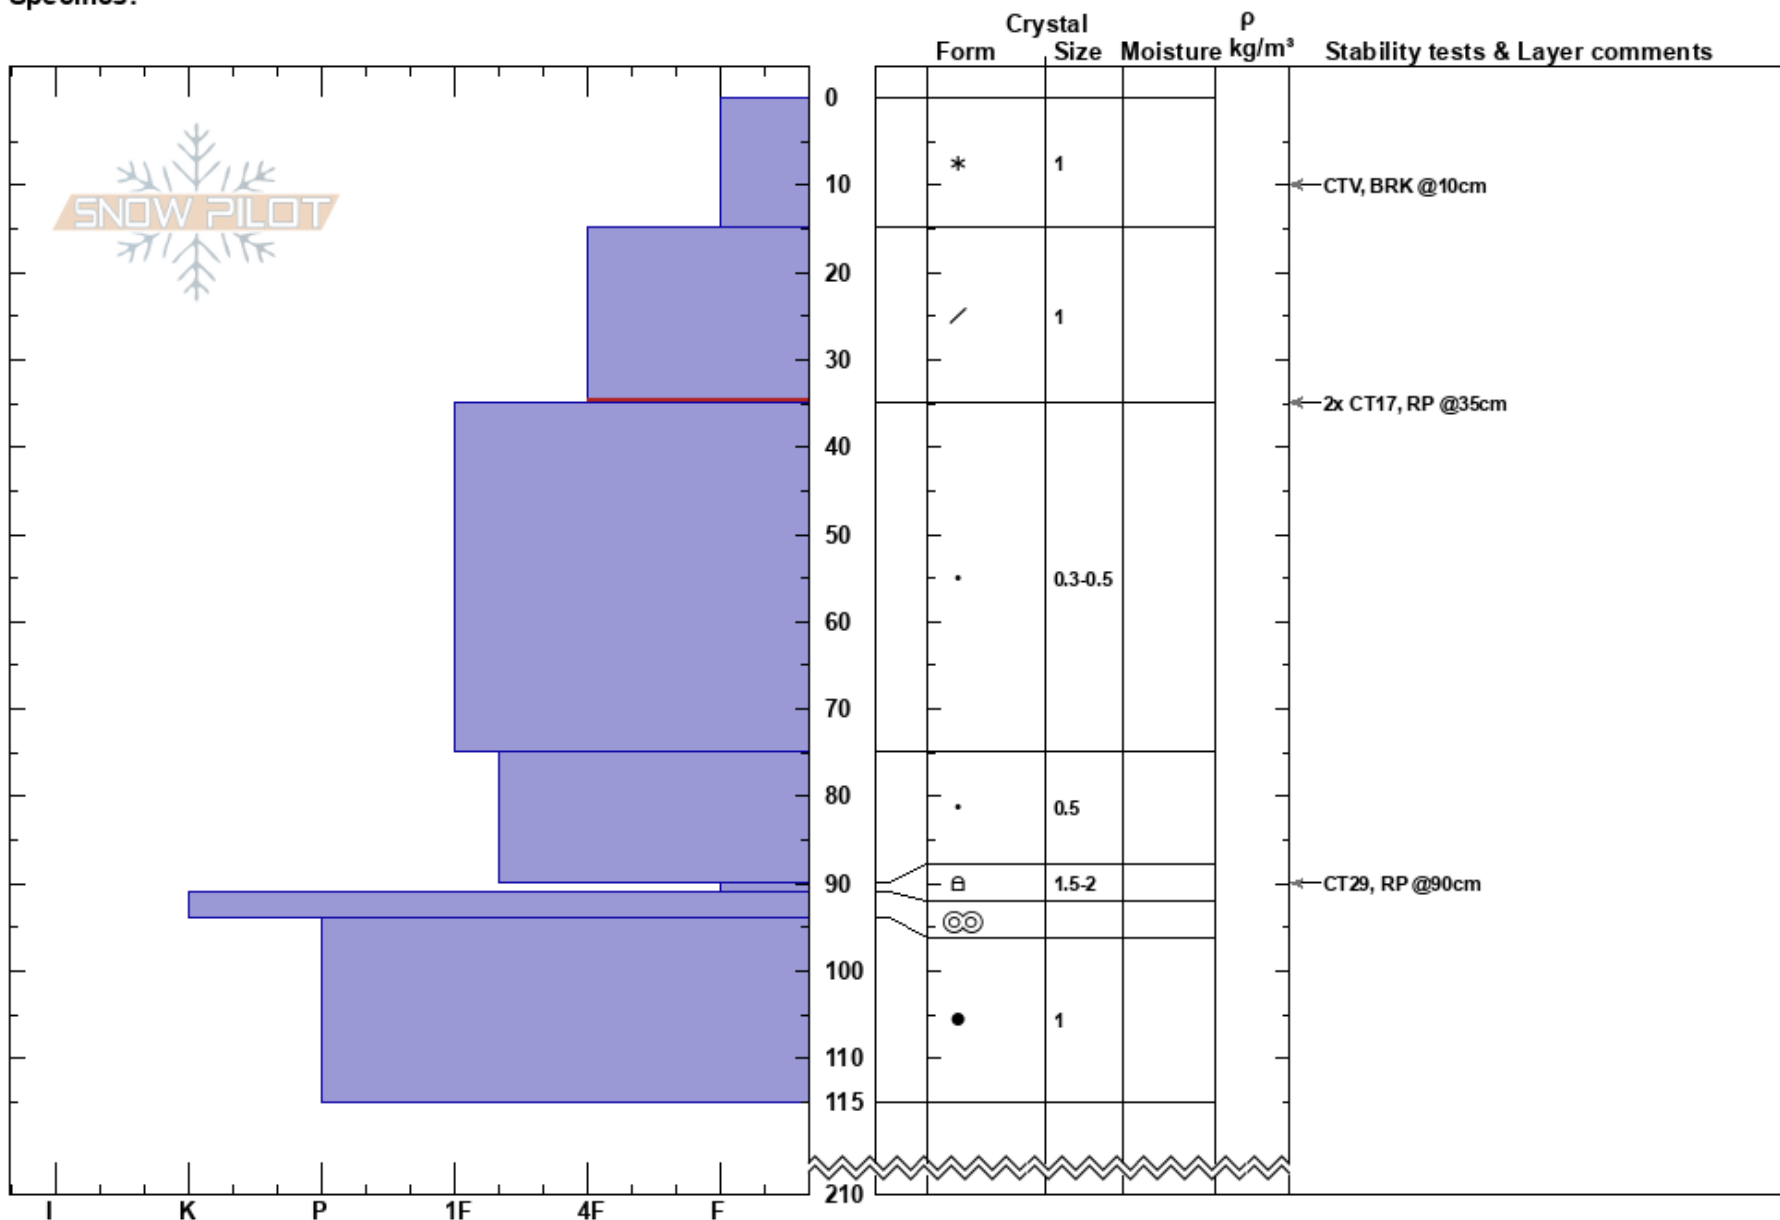

Soldier Cat Ski
 Soldier Mountains
 ID
 Elevation: 8300 ft
 Aspect: N
 Specifics:

Michael Hamilton
 02/19/2024 - 1:00pm
 Co-ord: 43.48429N, -114.90131W
 Slope Angle: 18°
 Wind Loading:

Stability:
 Air Temperature: HS:210
 PF:35 15-35cm:Problematic layer
 Sky Cover: PS: 15
 Precipitation:
 Wind:

Notes: Pit dug to skiers right of Chute 5 in the Soldier Cat Ski area.