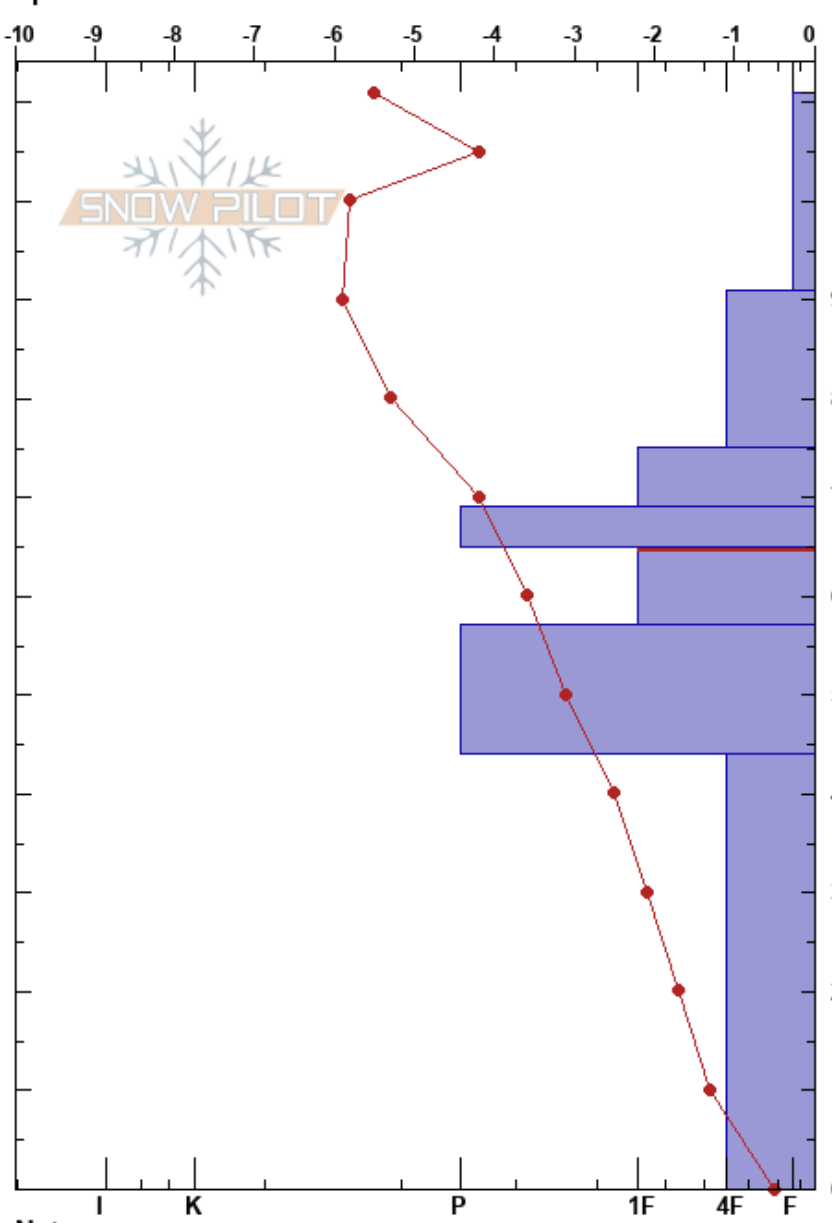

Mountain Boy Basin Obs  
 Sawatch  
 CO  
 Elevation: 3627 m  
 Aspect: 70°  
 Specifics:

Michael Abel  
 02/19/2024 - 10:30am  
 Co-ord: 13S 364729W 4326683N  
 Slope Angle: 15°  
 Wind Loading: previous

Stability:  
 Air Temperature: -0.6°C  
 Sky Cover: CLR  
 Precipitation: NO  
 Wind: SW Moderate

HS:111  
 PF:45  
 PS:20  
 65-57cm:Problematic layer

Elevation (m)	Crystal		Moisture	$\rho$ kg/m <sup>3</sup>	Stability tests & Layer comments
	Form	Size			
111					
100	/	1			
90					
80	•	1.5			
70	•	1			
65	•	0.5			CT13, SP @65cm CT9, SP @65cm ECTP13 @65cm PST25/100 (End) @65cm
60	□	1.5			
50	□	1			
40					
20	^	6			
0					