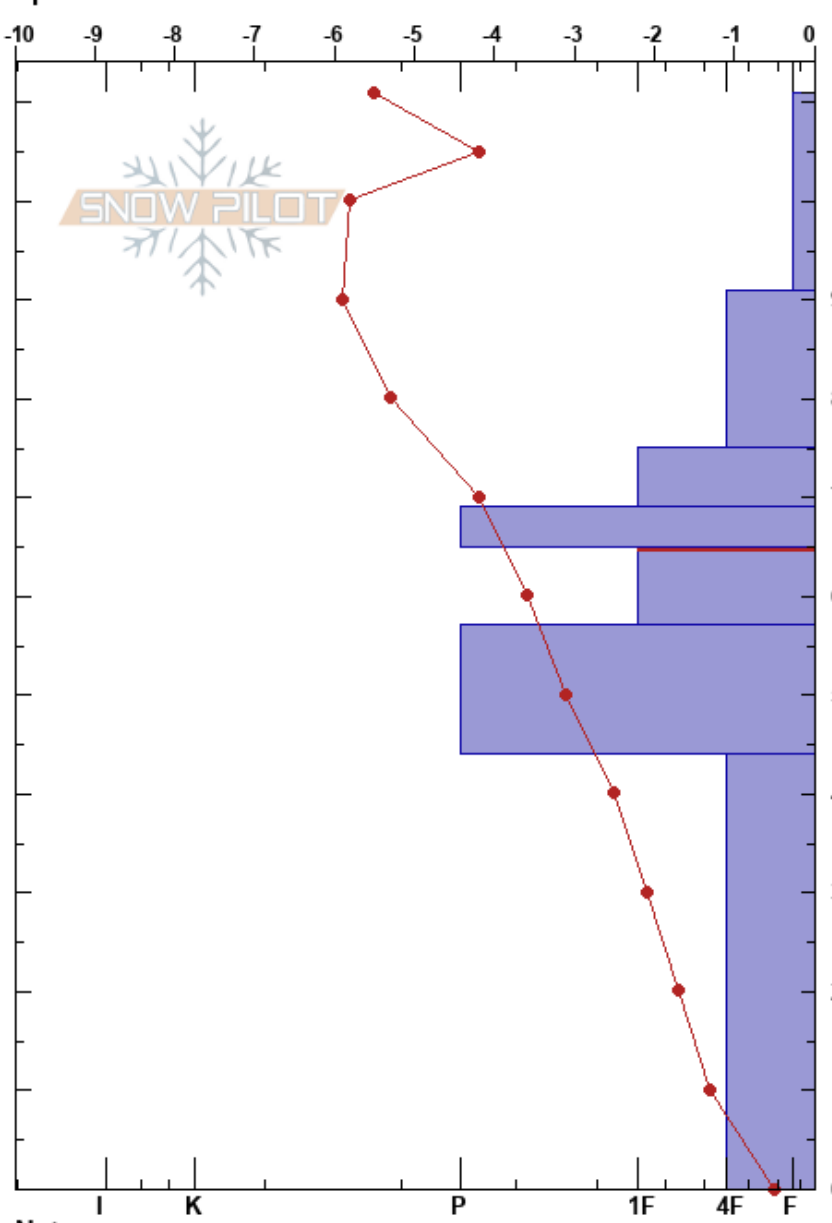

Mountain Boy Basin Obs
 Sawatch
 CO
 Elevation: 3627 m
 Aspect: 70°
 Specifics:

Michael Abel
 02/19/2024 - 10:30am
 Co-ord: 13S 364729W 4326683N
 Slope Angle: 15°
 Wind Loading: previous

Stability: **HS:111**
 Air Temperature: -0.6°C **PF:45** 65-57cm:Problematic layer
 Sky Cover: CLR **PS:20**
 Precipitation: NO
 Wind: SW Moderate

Height (cm)	Crystal		ρ kg/m ³	Stability tests & Layer comments
	Form	Size		
111				
100	/	1		
90				
80	•	1.5		
70	•	1		
65	•	0.5		CT13, SP @65cm CT9, SP @65cm ECTP13 @65cm PST25/100 (End) @65cm
60	□	1.5		
50	□	1		
40				
20	^	6		
0				