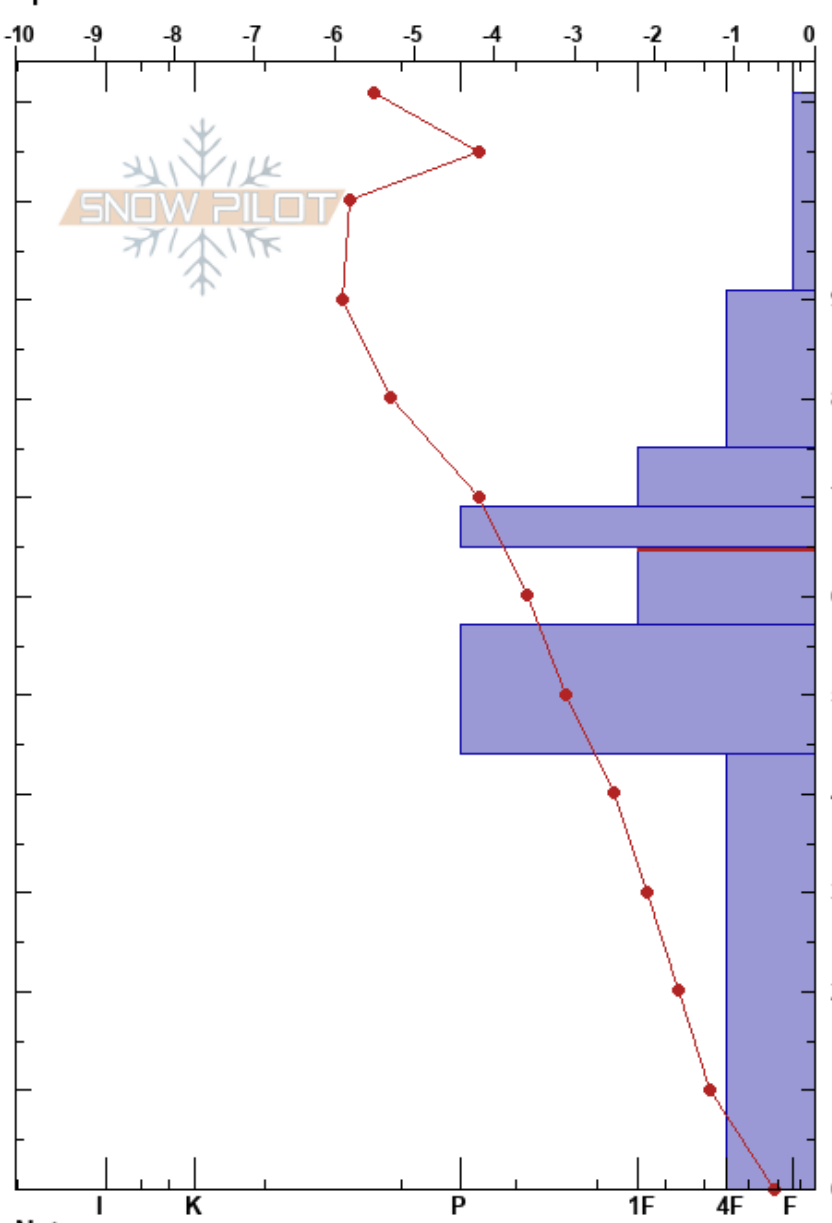

Mountain Boy Basin Obs
 Sawatch
 CO
 Elevation: 3627 m
 Aspect: 70°
 Specifics:

Michael Abel
 02/19/2024 - 10:30am
 Co-ord: 13S 364729W 4326683N
 Slope Angle: 15°
 Wind Loading: previous

Stability: **HS:111**
 Air Temperature: -0.6°C **PF:45** 65-57cm:Problematic layer
 Sky Cover: CLR **PS:20**
 Precipitation: NO
 Wind: SW Moderate

Height (cm)	Crystal		Moisture	ρ kg/m ³	Stability tests & Layer comments
	Form	Size			
111					
100	/	1			
90					
80	•	1.5			
70	•	1			
65	•	0.5			CT13, SP @65cm
60	□	1.5			CT9, SP @65cm
55					ECTP13 @65cm
50	□	1			PST25/100 (End) @65cm
40					
20	^	6			
0					