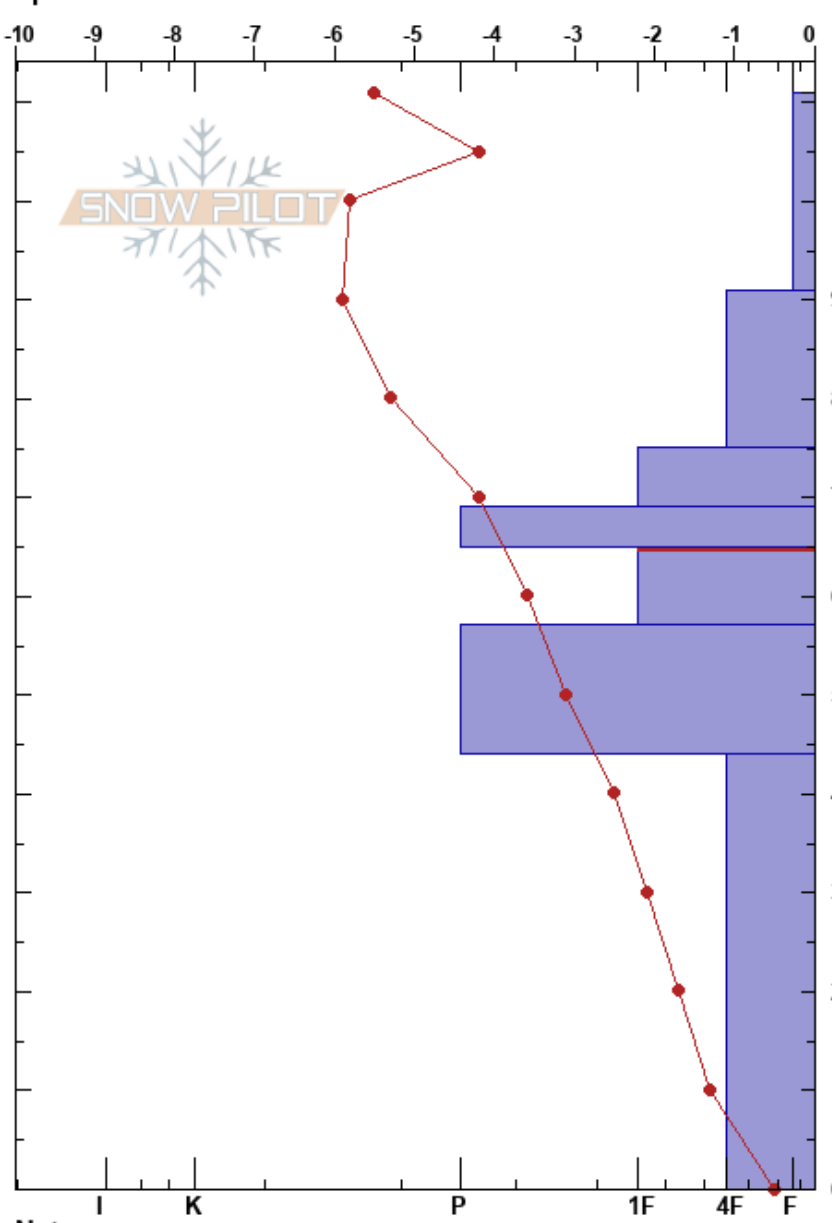

Mountain Boy Basin Obs  
 Sawatch  
 CO  
 Elevation: 3627 m  
 Aspect: 70°  
 Specifics:

Michael Abel  
 02/19/2024 - 10:30am  
 Co-ord: 13S 364729W 4326683N  
 Slope Angle: 15°  
 Wind Loading: previous

Stability: **HS:111**  
 Air Temperature: -0.6°C **PF:45** 65-57cm:Problematic layer  
 Sky Cover: CLR **PS:20**  
 Precipitation: NO  
 Wind: SW Moderate

Form	Crystal		$\rho$ kg/m <sup>3</sup>	Stability tests & Layer comments
	Size	Moisture		
/	1			
•	1.5			
•	1			
•	0.5			
□	1.5			← CT13, SP @65cm ← CT9, SP @65cm ← ECTP13 @65cm ← PST25/100 (End) @65cm
□	1			
^	6			