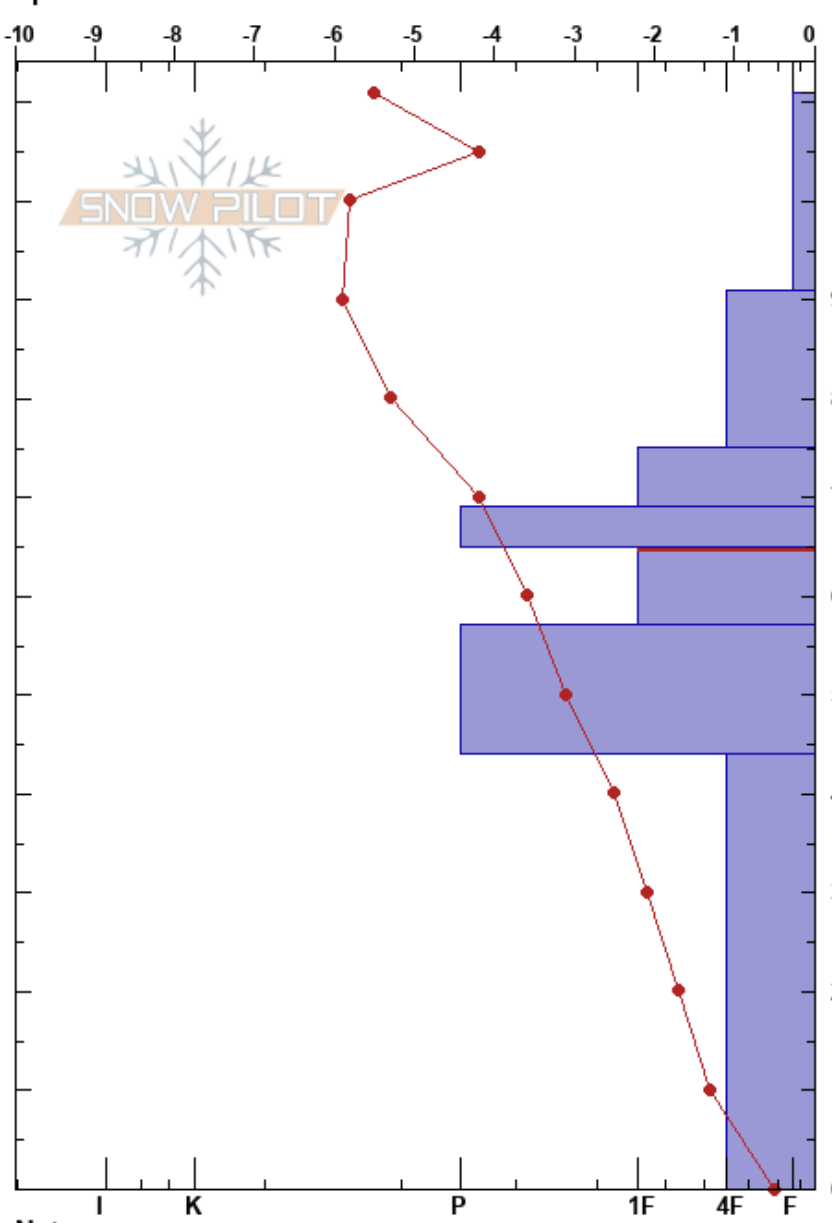

Mountain Boy Basin Obs
 Sawatch
 CO
 Elevation: 3627 m
 Aspect: 70°
 Specifics:

Michael Abel
 02/19/2024 - 10:30am
 Co-ord: 13S 364729W 4326683N
 Slope Angle: 15°
 Wind Loading: previous

Stability:
 Air Temperature: -0.6°C
 Sky Cover: CLR
 Precipitation: NO
 Wind: SW Moderate

HS:111
 PF:45
 PS:20
 65-57cm: Problematic layer

Height (cm)	Crystal		Moisture	ρ kg/m ³	Stability tests & Layer comments
	Form	Size			
111					
100	/	1			
90					
80	•	1.5			
70	•	1			
65	•	0.5			CT13, SP @65cm CT9, SP @65cm ECTP13 @65cm PST25/100 (End) @65cm
60	□	1.5			
50	□	1			
40					
30					
20	^	6			
10					
0					