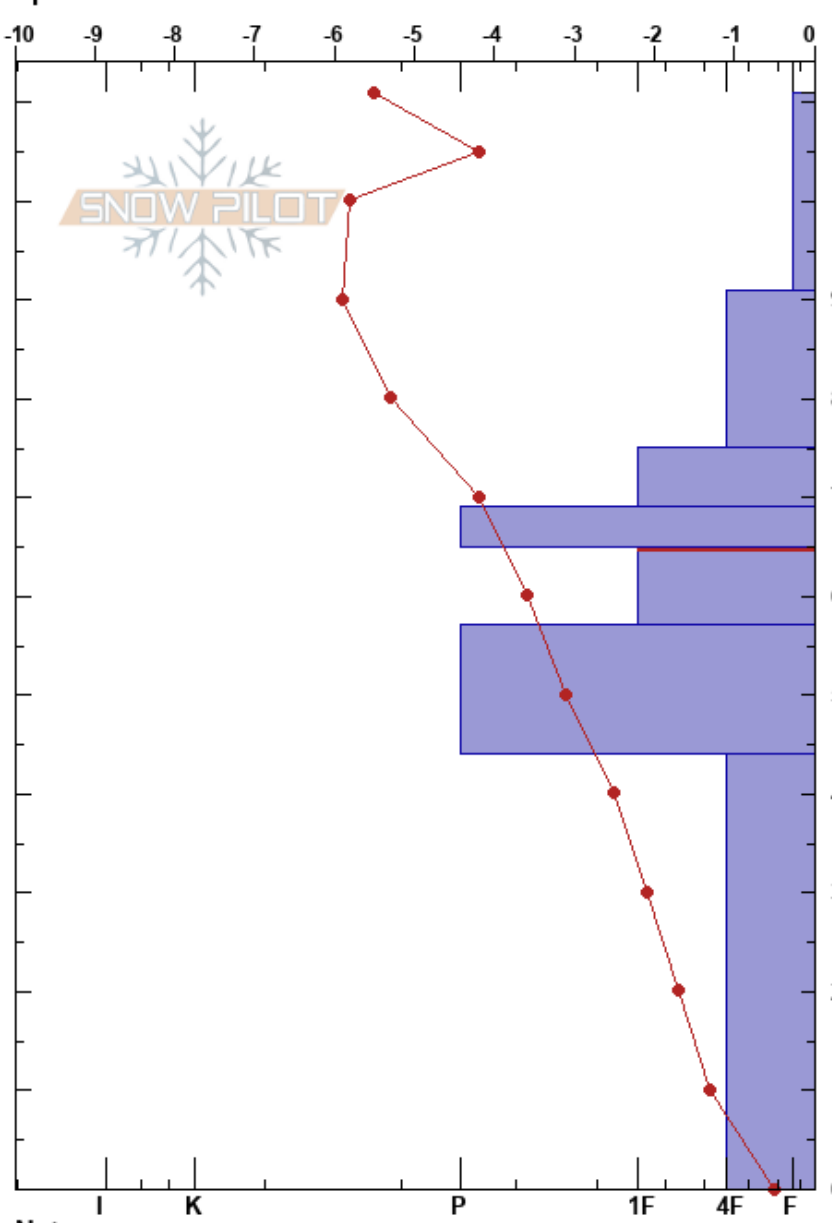

Mountain Boy Basin Obs
 Sawatch
 CO
 Elevation: 3627 m
 Aspect: 70°
 Specifics:

Michael Abel
 02/19/2024 - 10:30am
 Co-ord: 13S 364729W 4326683N
 Slope Angle: 15°
 Wind Loading: previous

Stability:
 Air Temperature: -0.6°C
 Sky Cover: CLR
 Precipitation: NO
 Wind: SW Moderate

HS:111
 PF:45
 PS:20
 65-57cm:Problematic layer

Height (m)	Crystal		Moisture	ρ kg/m ³	Stability tests & Layer comments
	Form	Size			
111					
100	/	1			
90					
80	•	1.5			
70	•	1			
65	•	0.5			CT13, SP @65cm CT9, SP @65cm ECTP13 @65cm PST25/100 (End) @65cm
60	□	1.5			
50	□	1			
40					
30					
20	^	6			
10					
0					