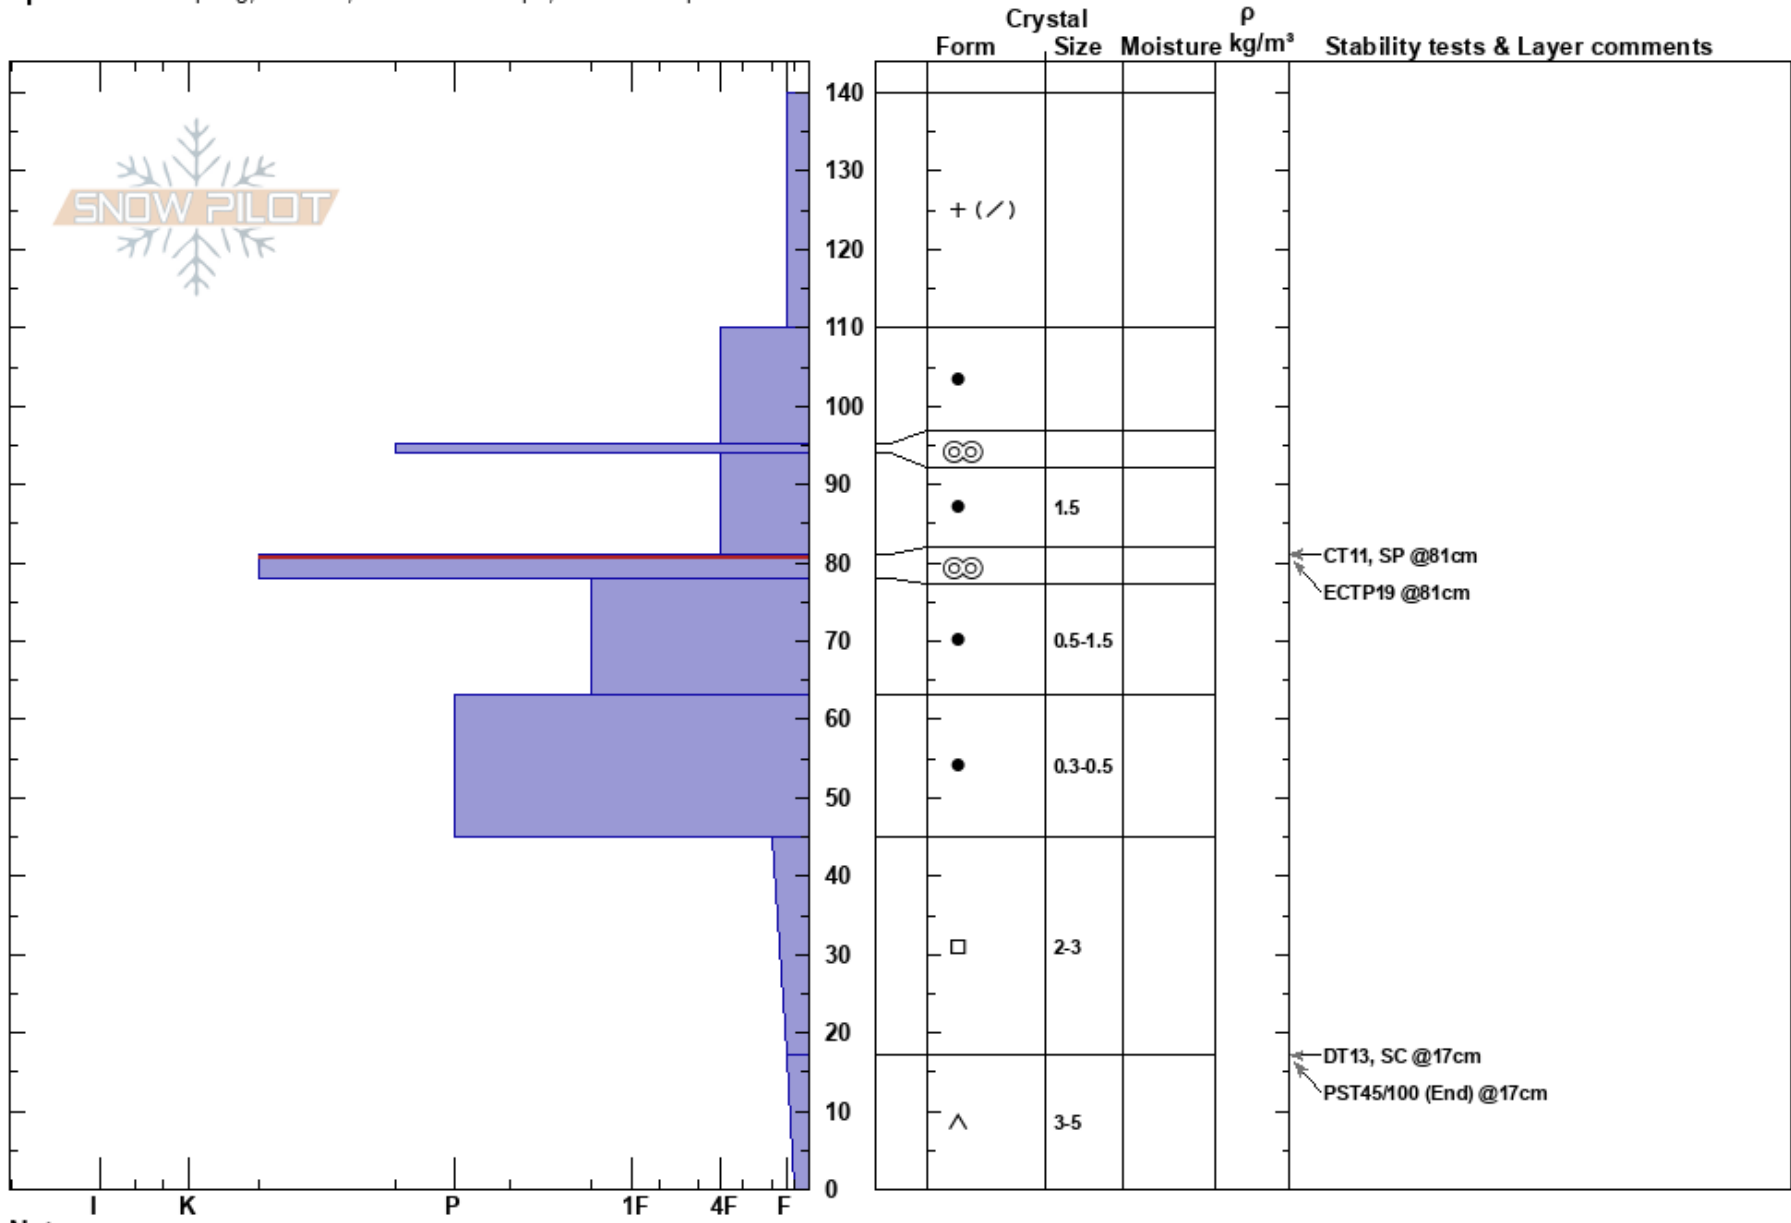

Vail Pass - 100 Turns  
 Elk Mountains  
 CO  
**Elevation:** 11750 ft  
**Aspect:** 270°  
**Specifics:** Collapsing, localized; Ski tracks on slope; We skied slope

Travis Tucker  
 02/18/2024 - 2:00pm  
**Co-ord:** 39.54621N, -106.19907W  
**Slope Angle:** 29°  
**Wind Loading:** no

**Stability:** Fair  
**Air Temperature:** 27°C  
**Sky Cover:** OVC  
**Precipitation:** S1  
**Wind:** W Moderate

**HS:** 140  
**PS:** 15 81-78cm: Problematic layer

**Notes:** AAI / CMS Lev 1 Snopit