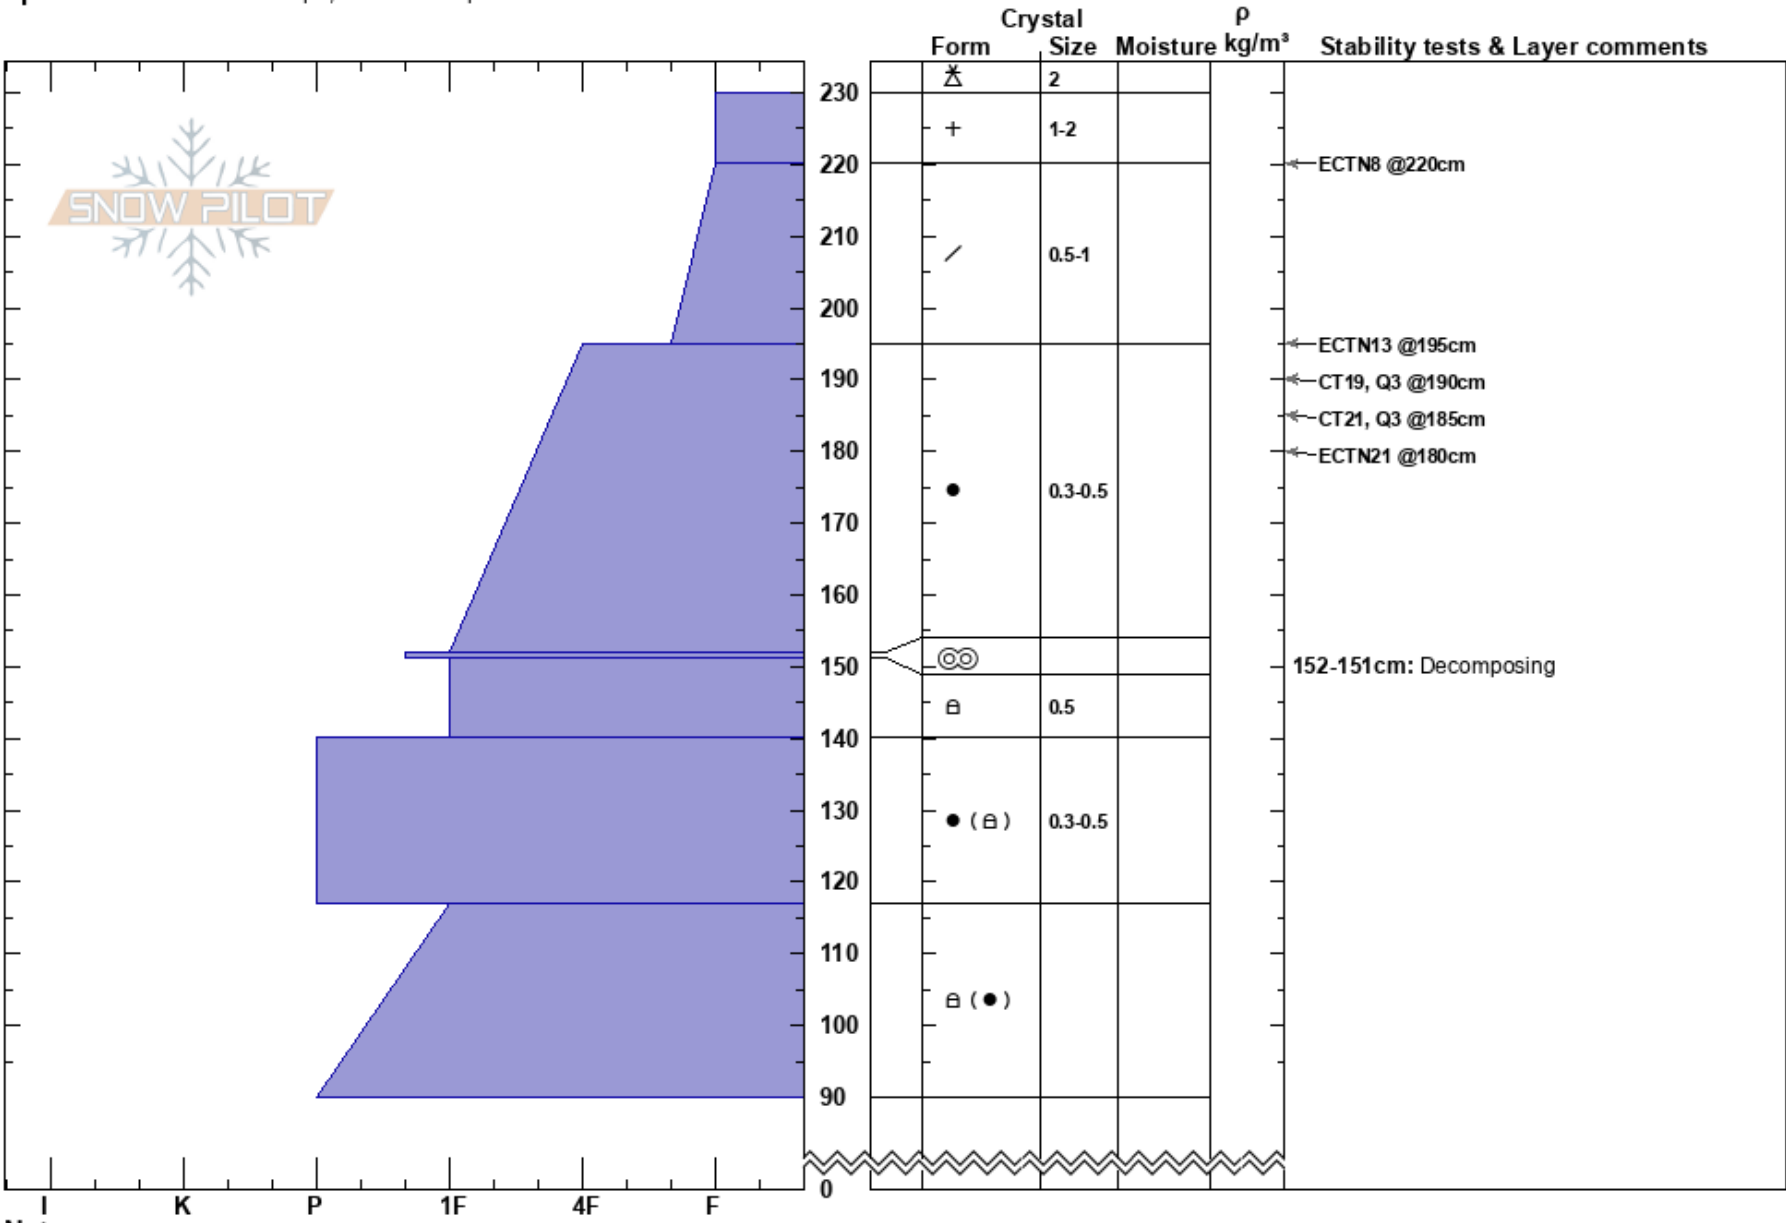

Nitwits
 Teton Range
 WY
 Elevation: 2980 m
 Aspect: E
 Specifics: Ski tracks on slope; We skied slope

Daniel Nagy
 02/19/2024 - 8:45am
 Co-ord: 43.79255N, -110.93455W
 Slope Angle: 35°
 Wind Loading: previous

Stability: Good
 Air Temperature: 18°C
 Sky Cover: FEW
 Precipitation: NO
 Wind: SW Calm

HS:230
 PF:70
 152-151cm: Decomposing

Layer Notes:

Notes: