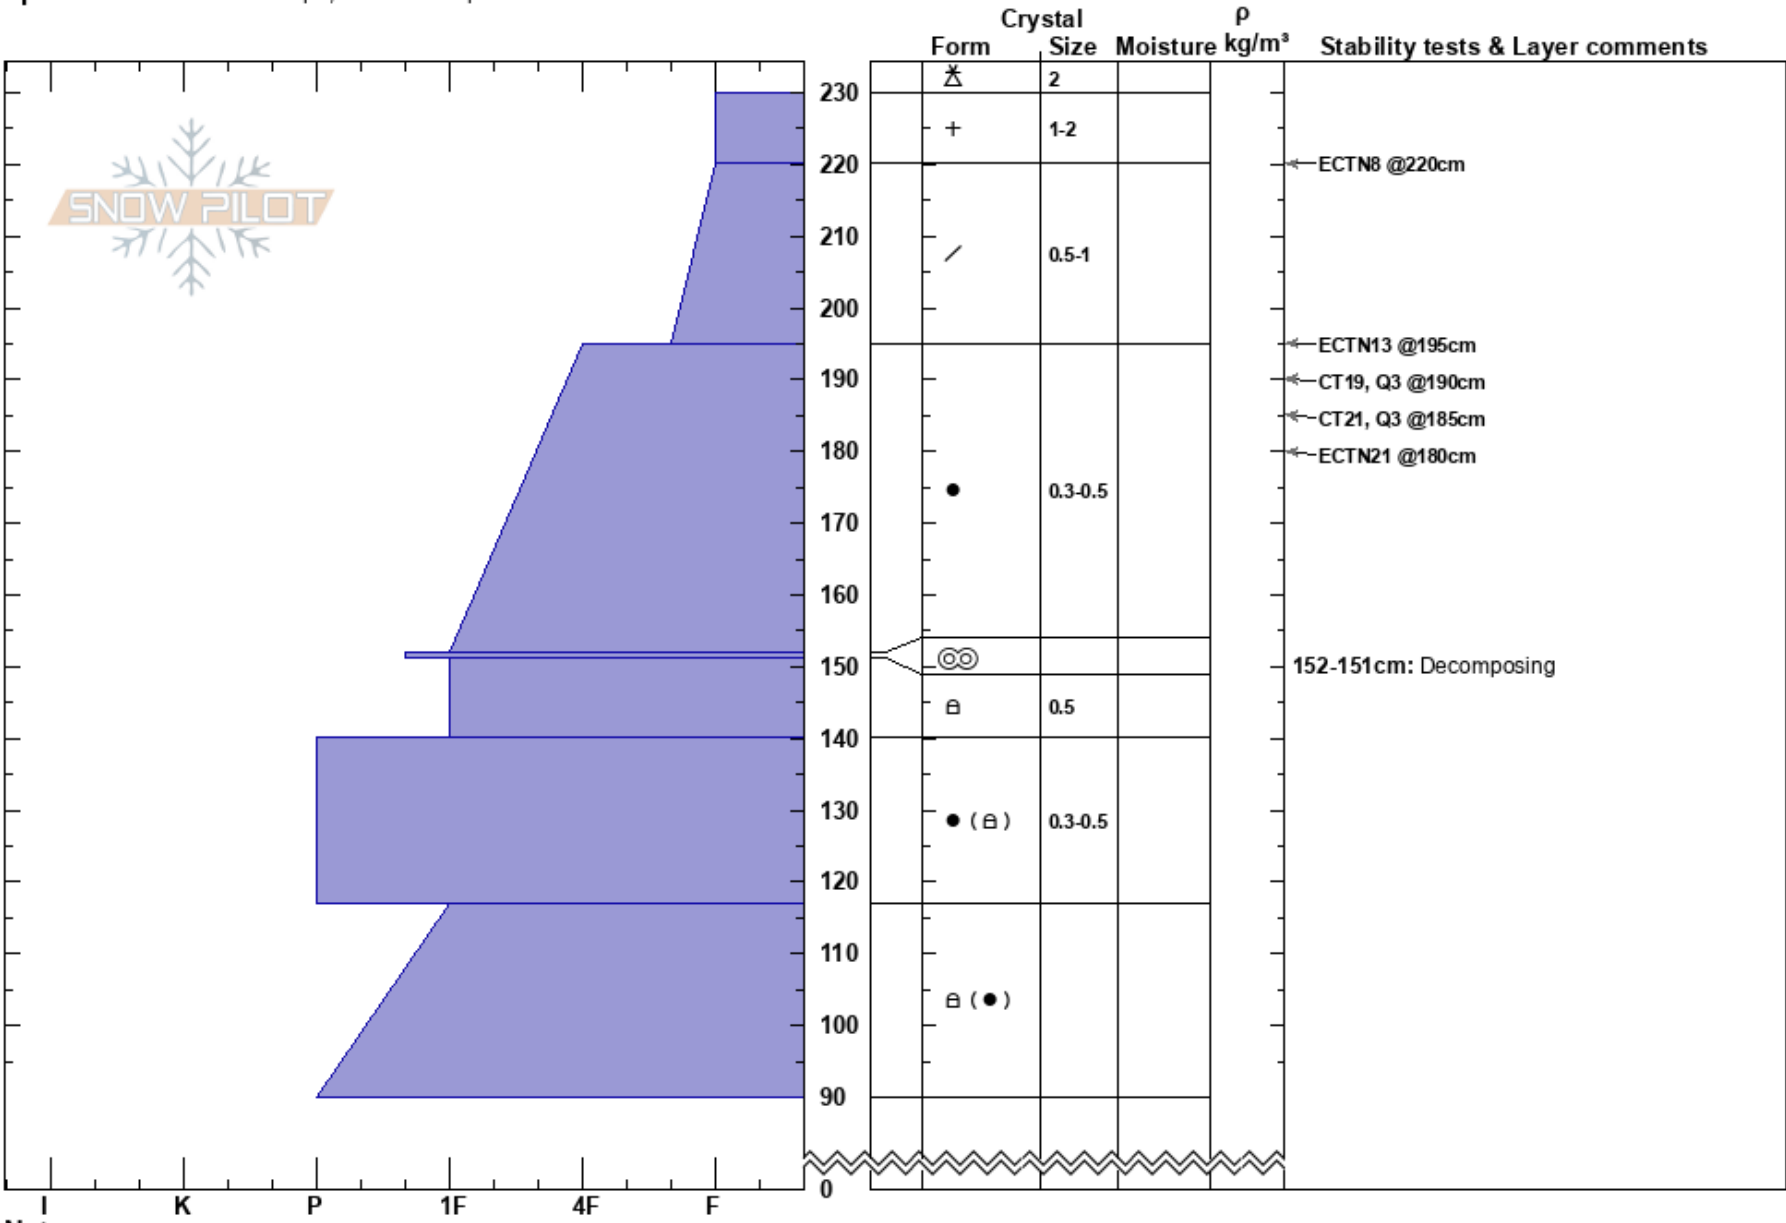

Nitwits  
 Teton Range  
 WY  
 Elevation: 2980 m  
 Aspect: E  
 Specifics: Ski tracks on slope; We skied slope

Daniel Nagy  
 02/19/2024 - 8:45am  
 Co-ord: 43.79255N, -110.93455W  
 Slope Angle: 35°  
 Wind Loading: previous

Stability: Good  
 Air Temperature: 18°C  
 Sky Cover: FEW  
 Precipitation: NO  
 Wind: SW Calm

HS:230  
 PF:70  
 152-151cm: Decomposing

Layer Notes:

Notes: