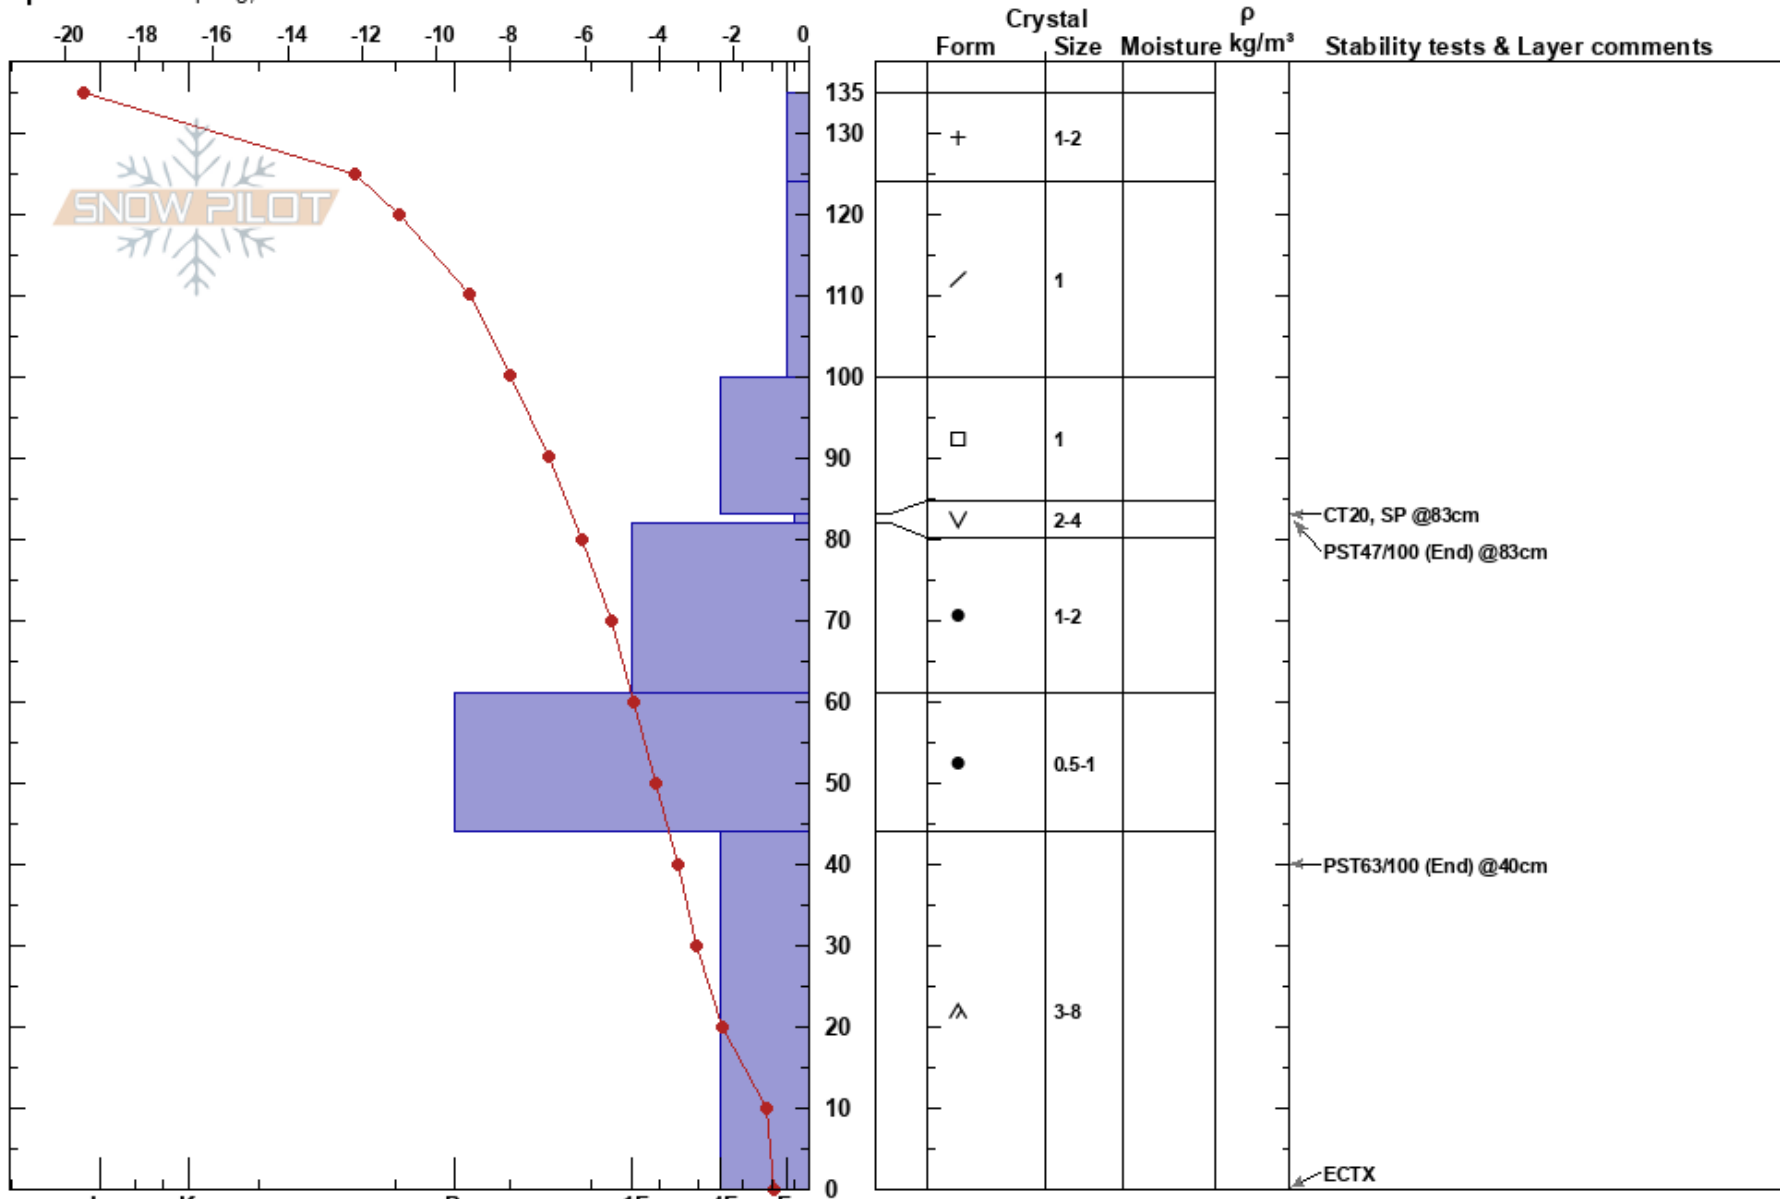

PF:40

83-82cm: Problematic layer

CO

Co-ord: 13S 398091E 4356706N

Sky Cover: FEW

PS:20

Elevation: 11438 ft

Slope Angle: 18°

Precipitation: NO

Wind: Calm

Aspect: 12°

Wind Loading: previous

Specifics: Collapsing, localized

Notes: All layers of concern are more stubborn than 2 weeks ago