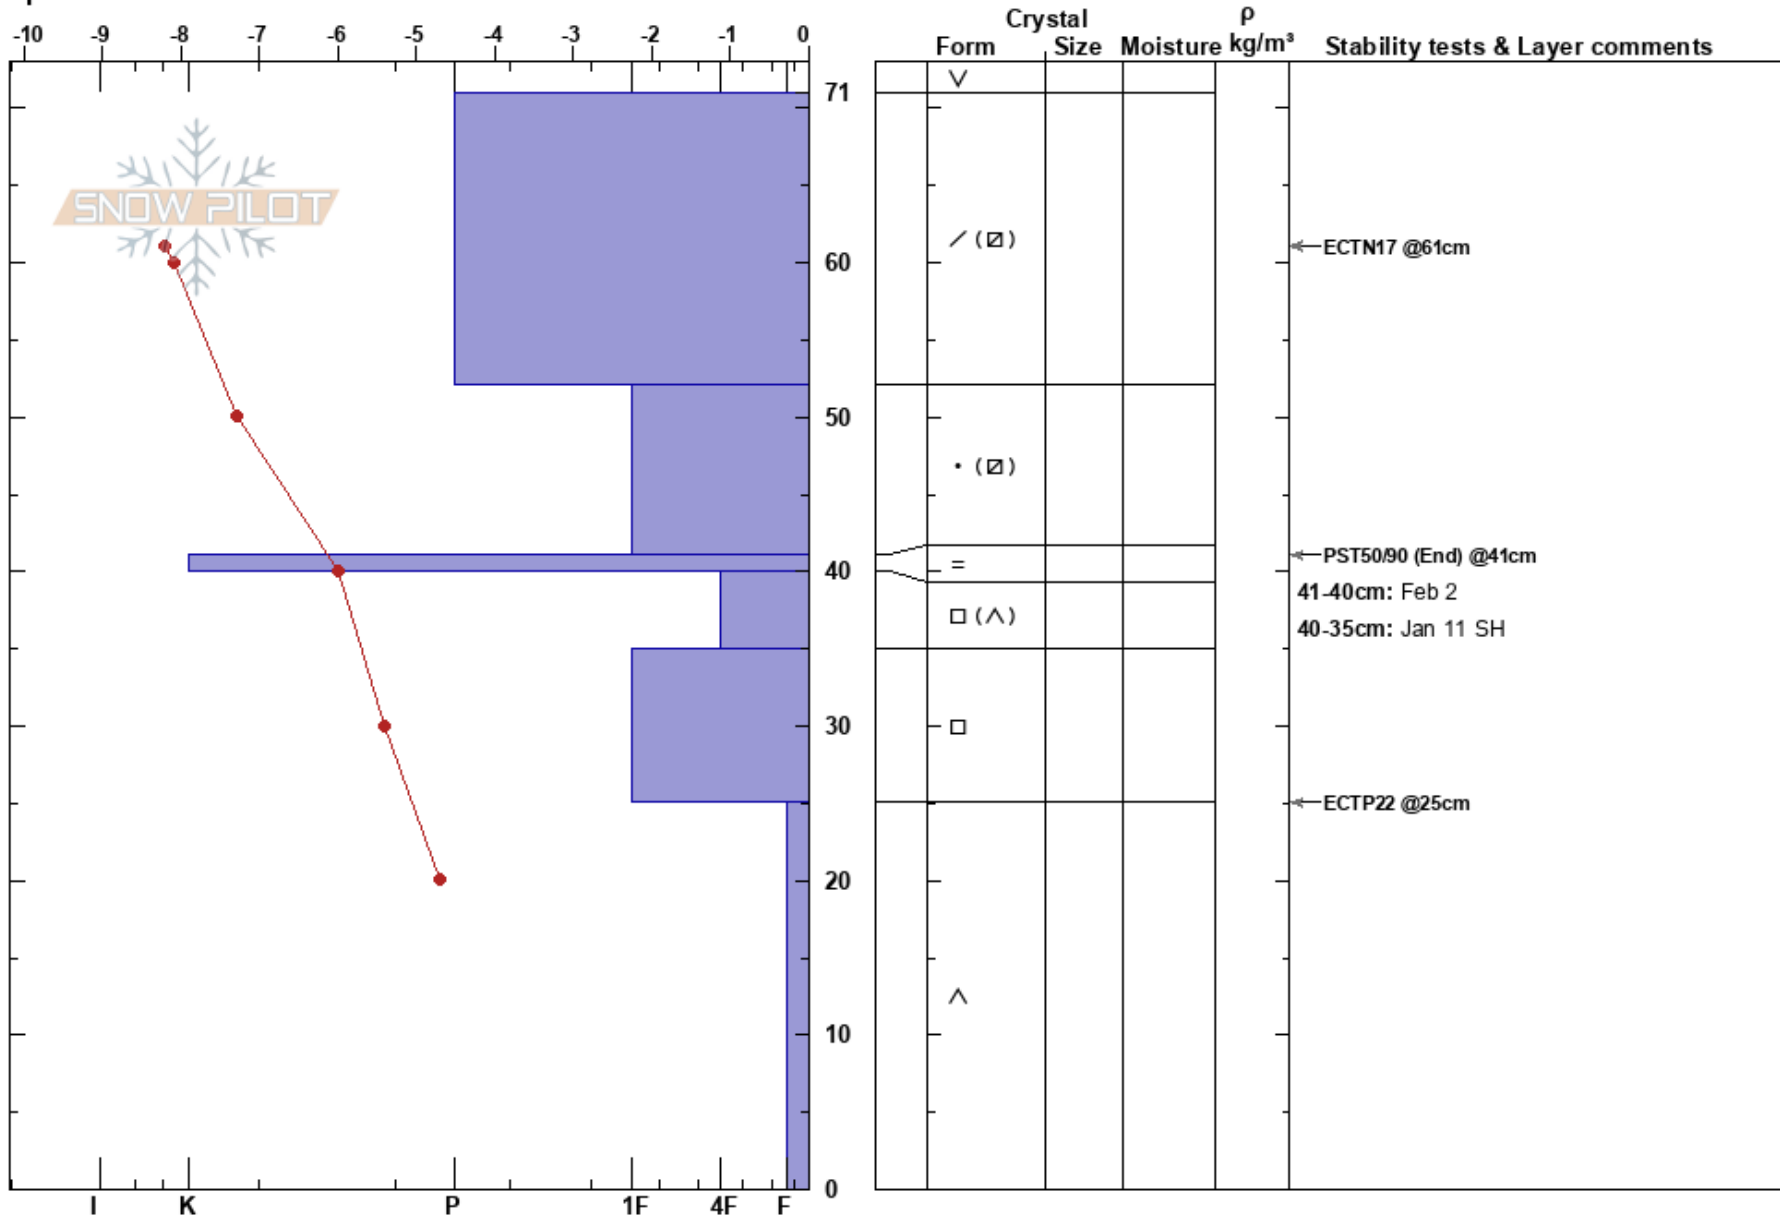

Lillskarven S
 Funäsfjällen
 Sweden
Elevation: 1055 m
Aspect: S
Specifics:

Matilda Johansson
 19/02/2024 - 11:00
Co-ord: 33V 364167E 6940087N
Slope Angle: 22°
Wind Loading: previous

Stability:
Air Temperature: -7.3°C
Sky Cover: OVC
Precipitation: NO
Wind: Light Breeze

HS:71
PF:5
Layer Notes:
 41-40cm: Feb 2
 40-35cm: Jan 11 SH
 25-0cm: Problematic layer

Notes: ALP. Regnskare feb 2. Drevsnö.