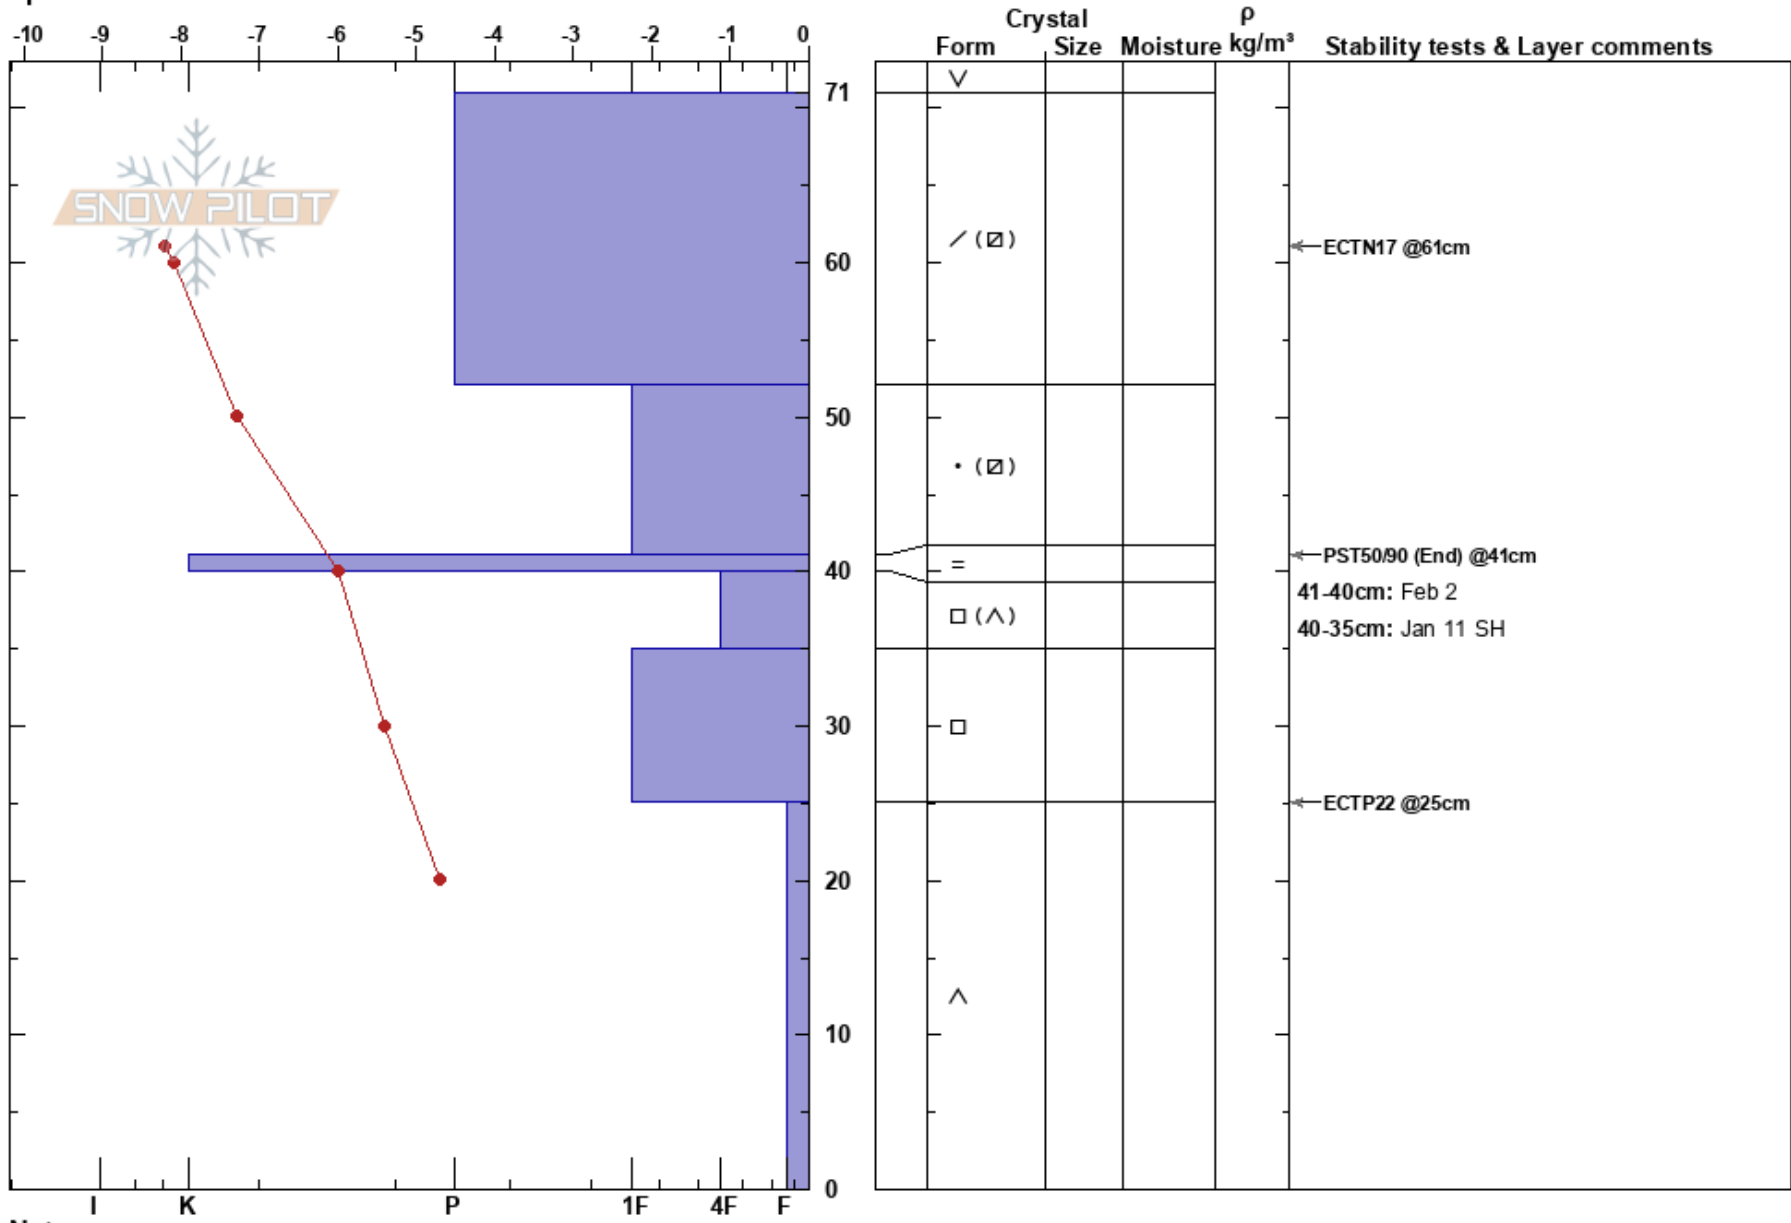

Lillskarven S
 Funäsfjällen
 Sweden
Elevation: 1055 m
Aspect: S
Specifics:

Matilda Johansson
 19/02/2024 - 11:00
Co-ord: 33V 364167E 6940087N
Slope Angle: 22°
Wind Loading: previous

Stability:
Air Temperature: -7.3°C
Sky Cover: OVC
Precipitation: NO
Wind: Light Breeze

HS:71
PF:5
Layer Notes:
 41-40cm: Feb 2
 40-35cm: Jan 11 SH
 25-0cm: Problematic layer

Notes: ALP. Regnskare feb 2. Drevsnö.