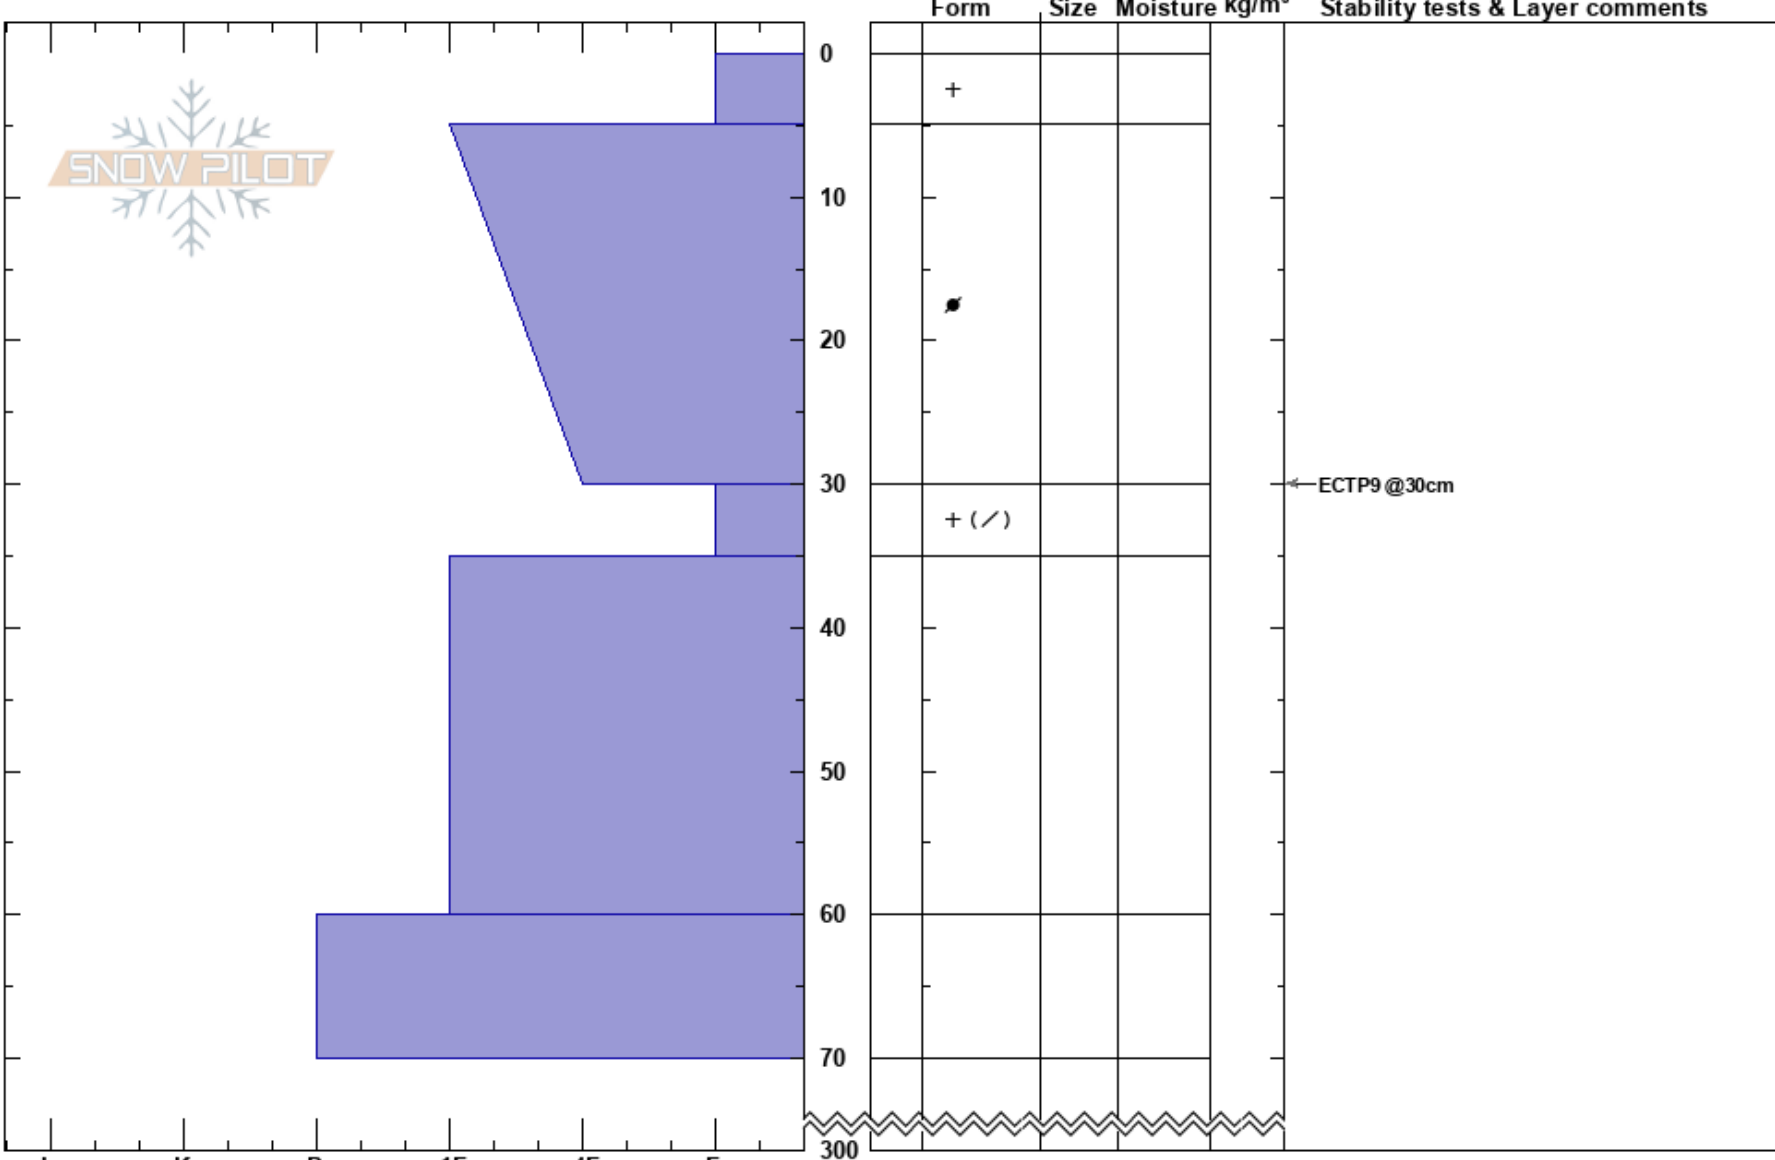

Stinaskullarna  
Borkafjället  
Sweden  
Elevation: 730 m  
Aspect: E  
Specifics:

Sebastian Wiklund  
19/02/2024 - 10:20  
Co-ord: 65.21672N, 15.52360E  
Slope Angle:  
Wind Loading:

Stability:  
Air Temperature: -12°C  
Sky Cover: OVC  
Precipitation: NO  
Wind: Calm

HS:300  
PF:30

Layer Notes:

SNOW PILOT

Notes:

I      K      P      1F      4F      F