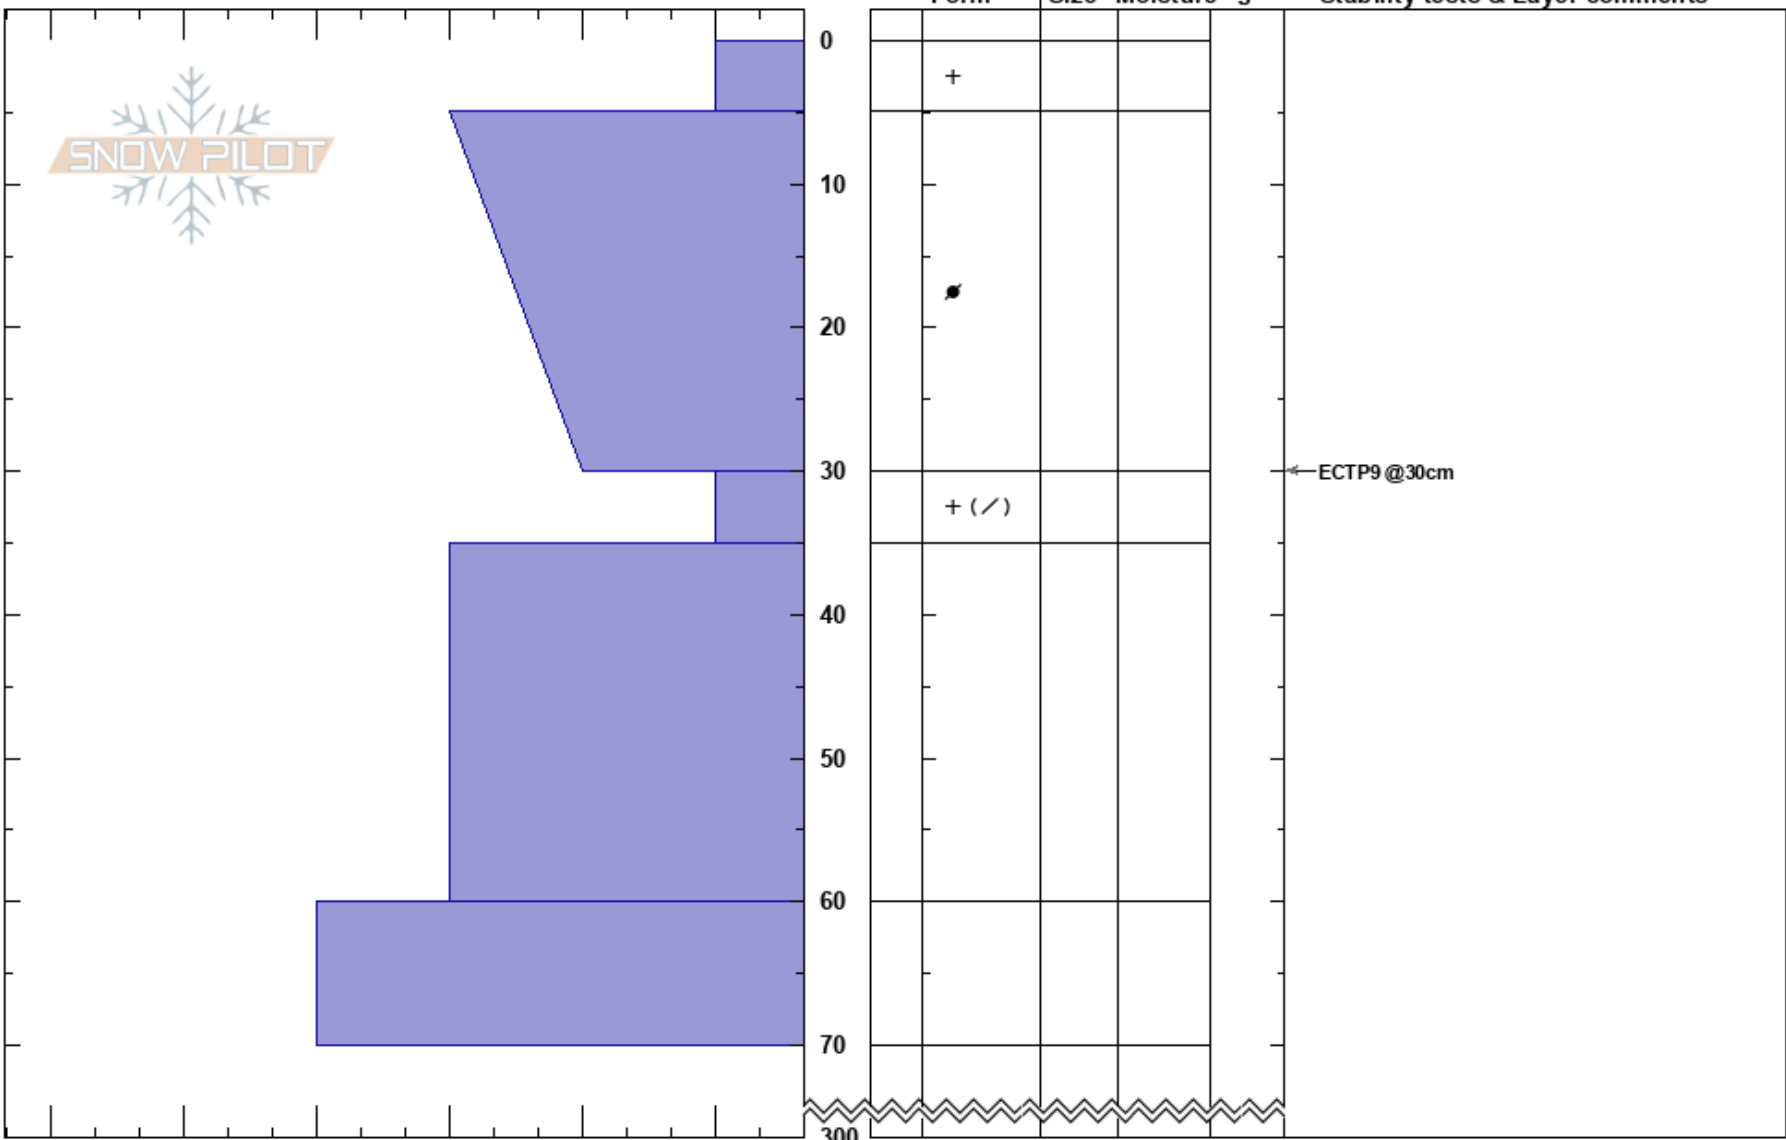

Stinaskullarna
Borkafället
Sweden
Elevation: 730 m
Aspect: E
Specifics:

Sebastian Wiklund
19/02/2024 - 10:20
Co-ord: 65.21672N, 15.52360E
Slope Angle:
Wind Loading:

Stability: HS:300
Air Temperature: -12°C PF:30
Sky Cover: OVC
Precipitation: NO
Wind: Calm

Layer Notes:

Notes: