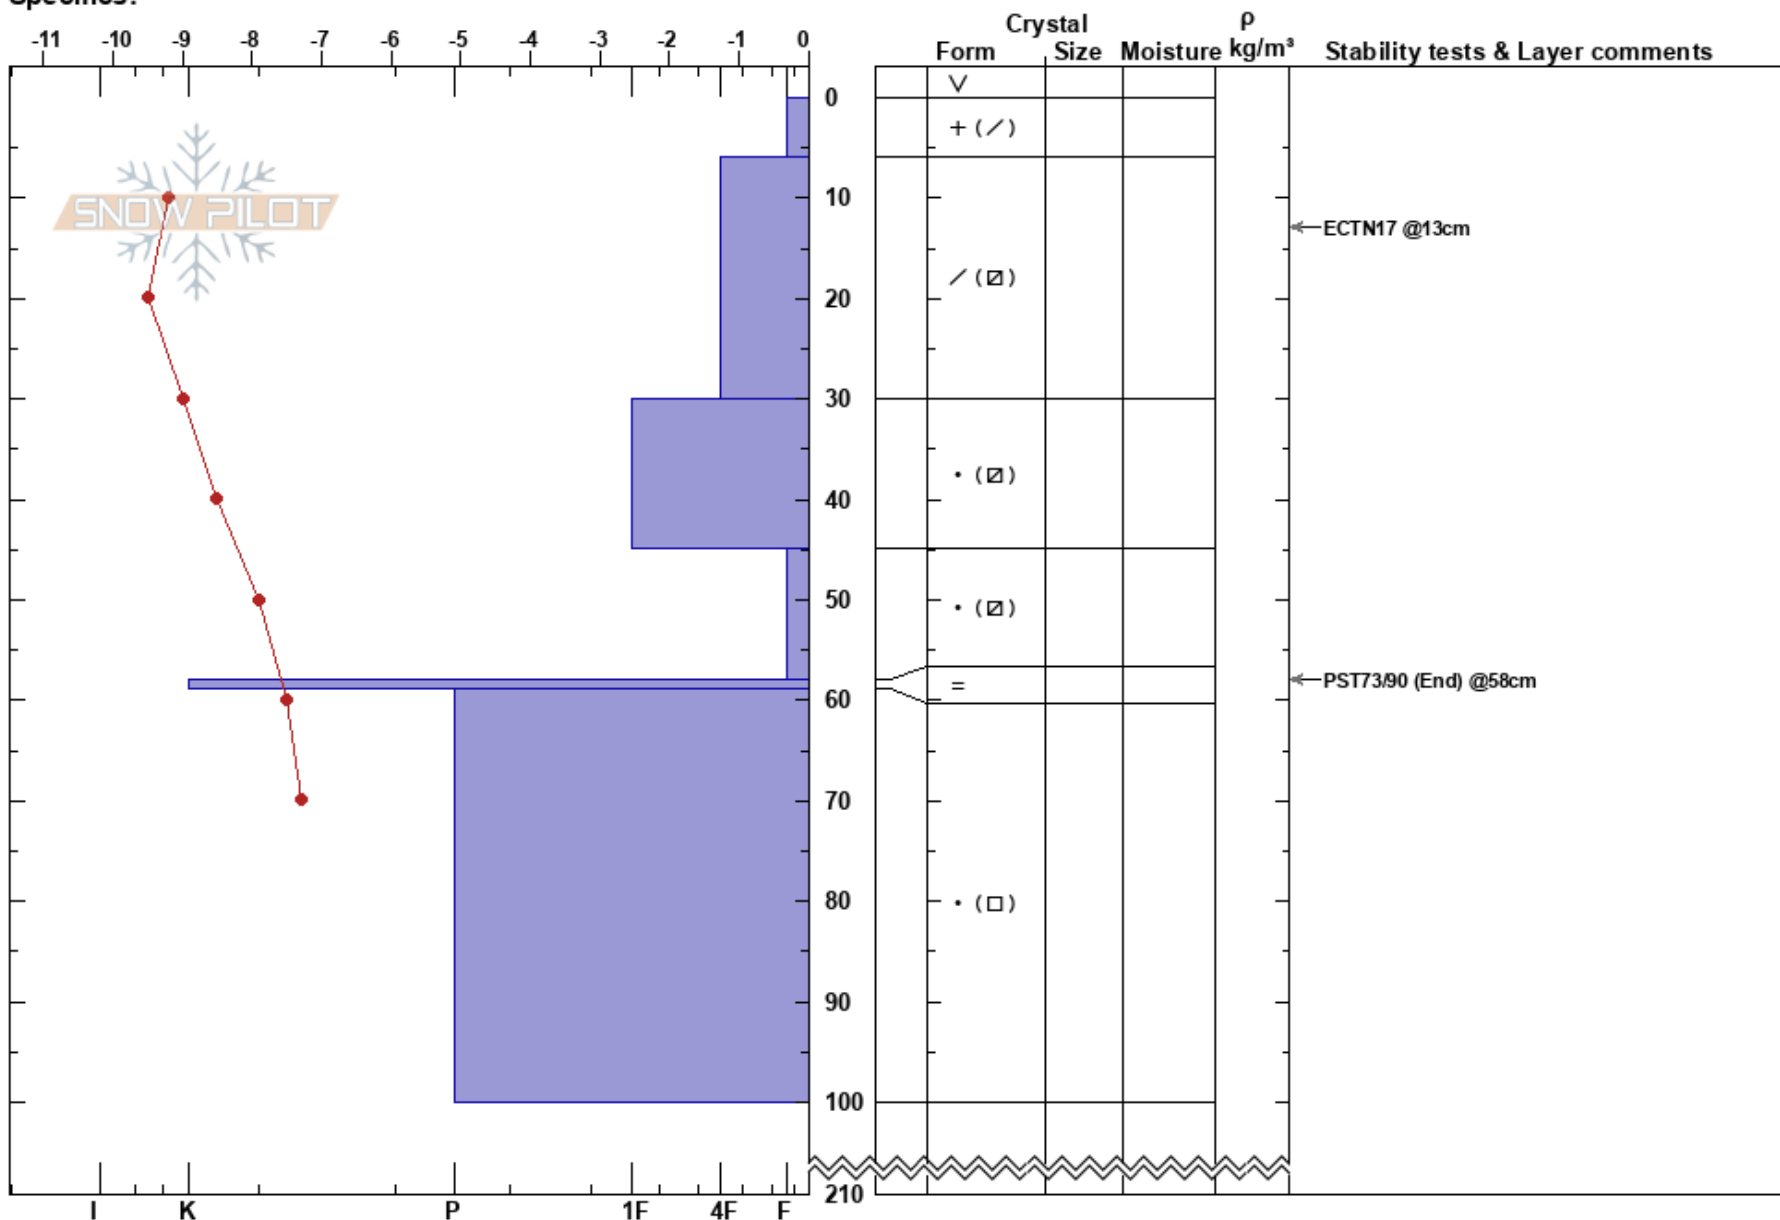

Skarvrøet NØ
 Funäs fjällen
 Sweden
 Elevation: 882 m
 Aspect: NE
 Specifics:

Matilda Johansson
 19/02/2024 - 10:13
 Co-ord: 33V 367350E 6937098N
 Slope Angle: 27°
 Wind Loading: previous

Stability: HS:210 Layer Notes:
 Air Temperature: -7.5°C PF:5 6-30cm: Problematic layer
 Sky Cover: OVC
 Precipitation: NO
 Wind: Calm

Notes: TL. Undersöka regnskare feb 2. Drevsnö.