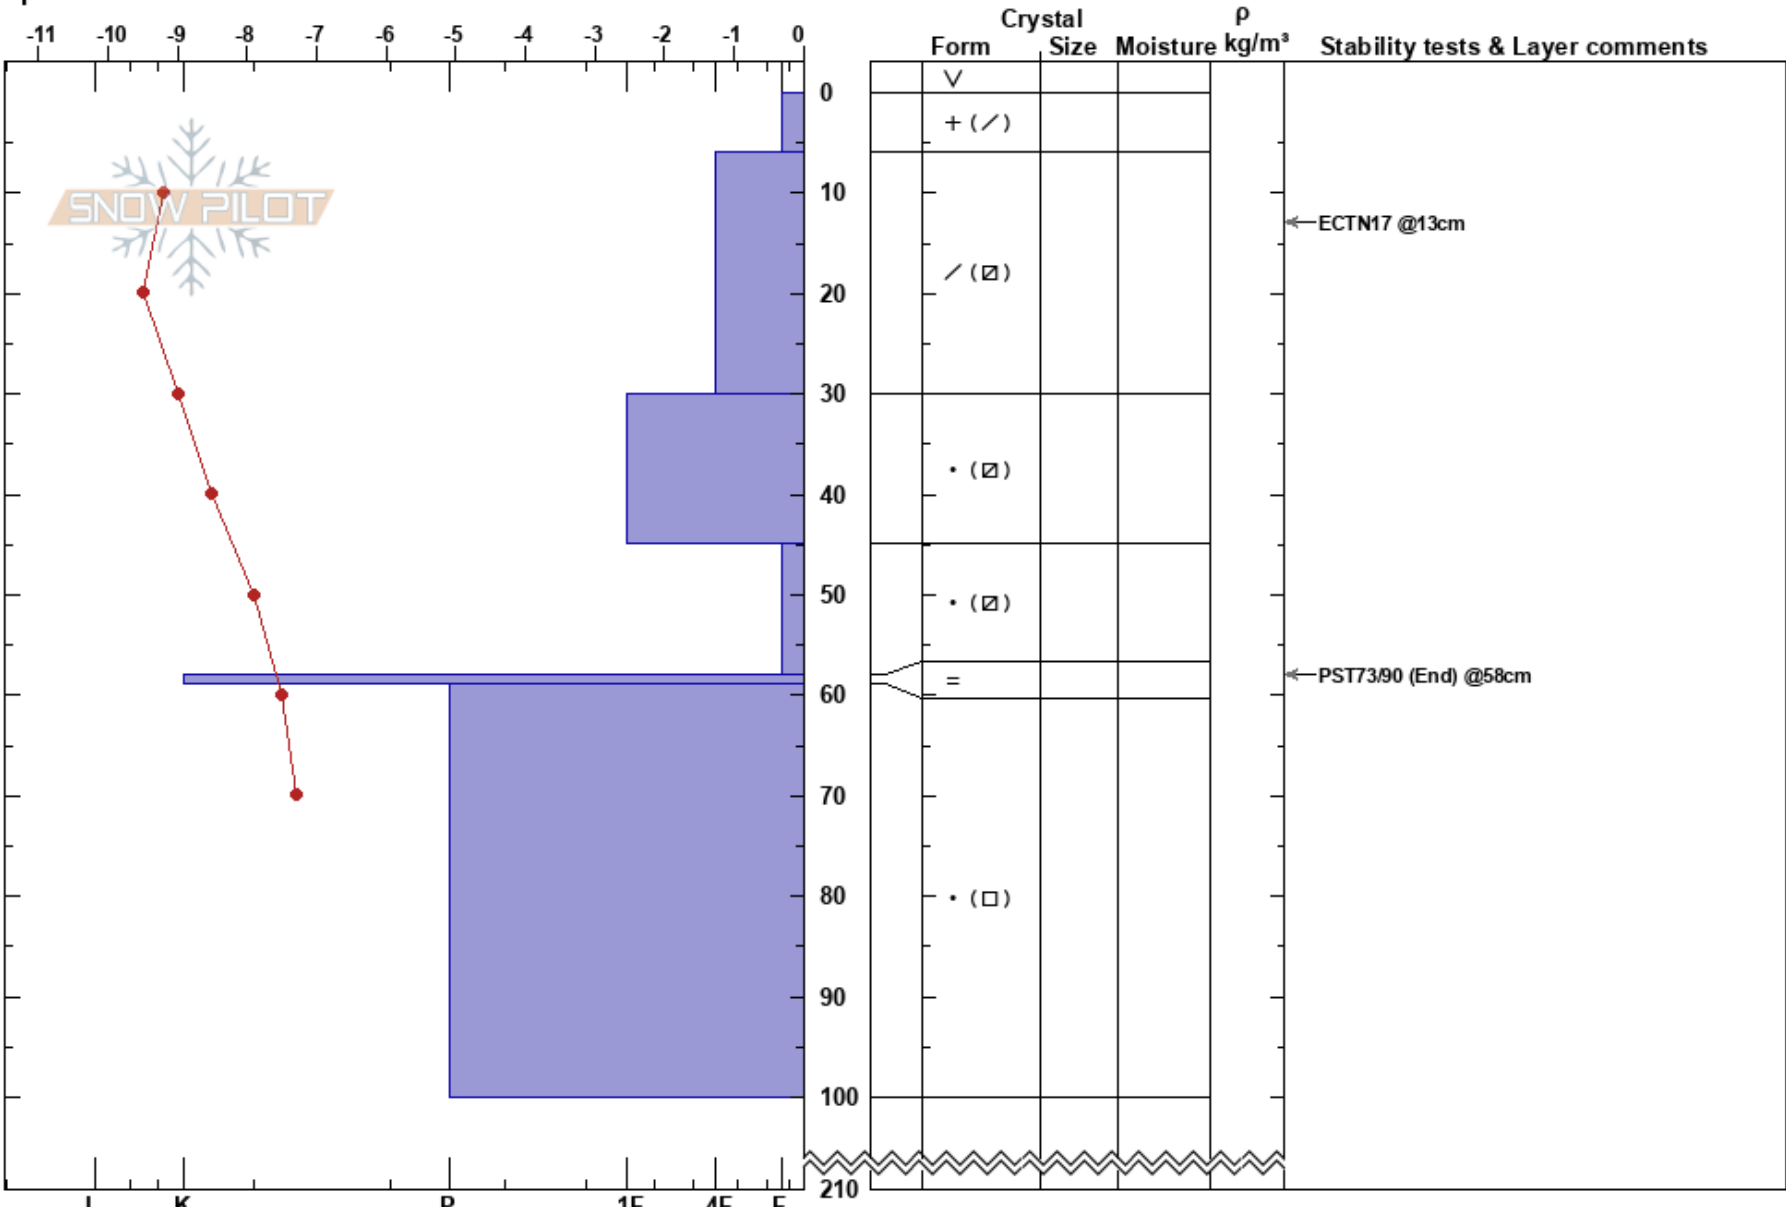

Skarvrøet NØ
 Funäsfallèn
 Sweden
 Elevation: 882 m
 Aspect: NE
 Specifics:

Matilda Johansson
 19/02/2024 - 10:13
 Co-ord: 33V 367350E 6937098N
 Slope Angle: 27°
 Wind Loading: previous

Stability: HS:210 Layer Notes:
 Air Temperature: -7.5°C PF:5 6-30cm: Problematic layer
 Sky Cover: OVC
 Precipitation: NO
 Wind: Calm

Notes: TL. Undersøka regnskare feb 2. Drevsnø.