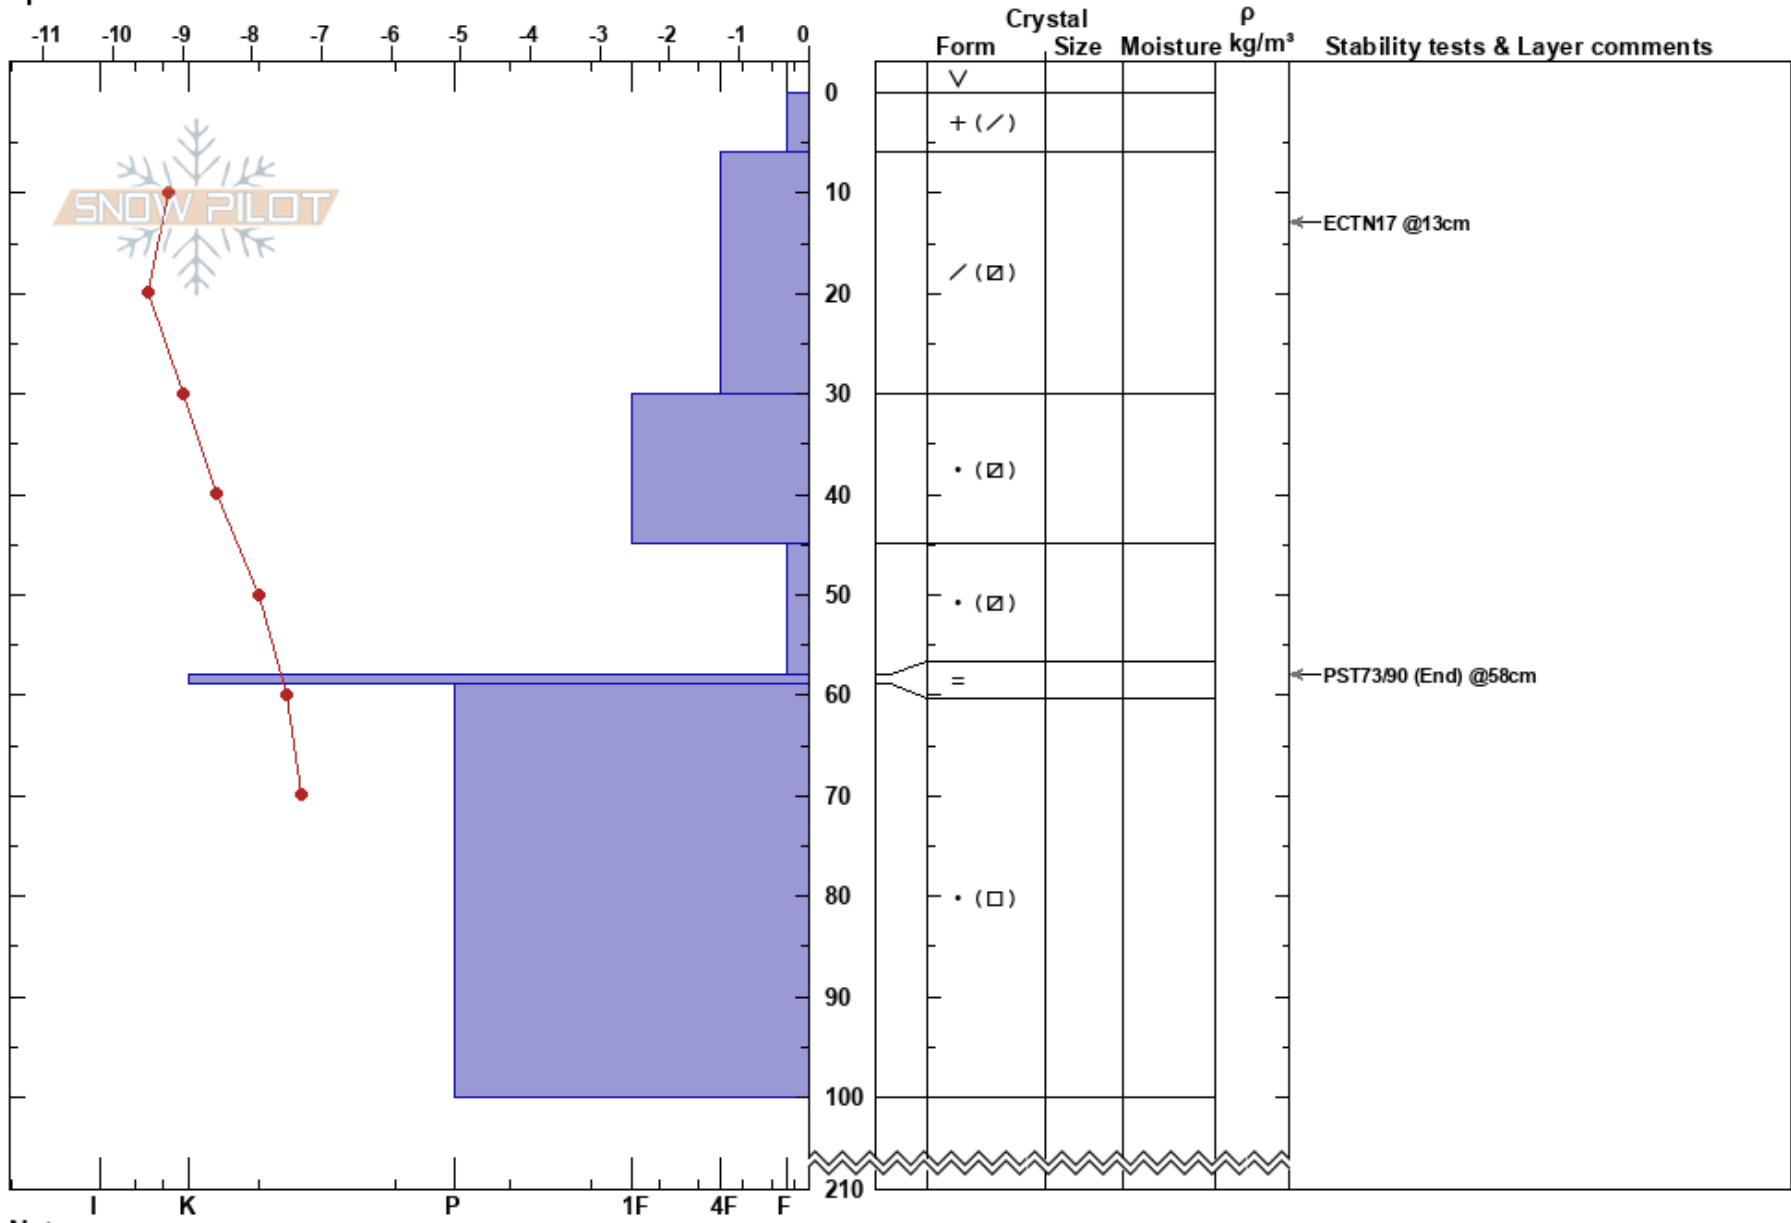

Skarvrøet NØ
 Funäsfjällen
 Sweden
 Elevation: 882 m
 Aspect: NE
 Specifics:

Matilda Johansson
 19/02/2024 - 10:13
 Co-ord: 33V 367350E 6937098N
 Slope Angle: 27°
 Wind Loading: previous

Stability: HS:210 Layer Notes:
 Air Temperature: -7.5°C PF:5 6-30cm: Problematic layer
 Sky Cover: OVC
 Precipitation: NO
 Wind: Calm