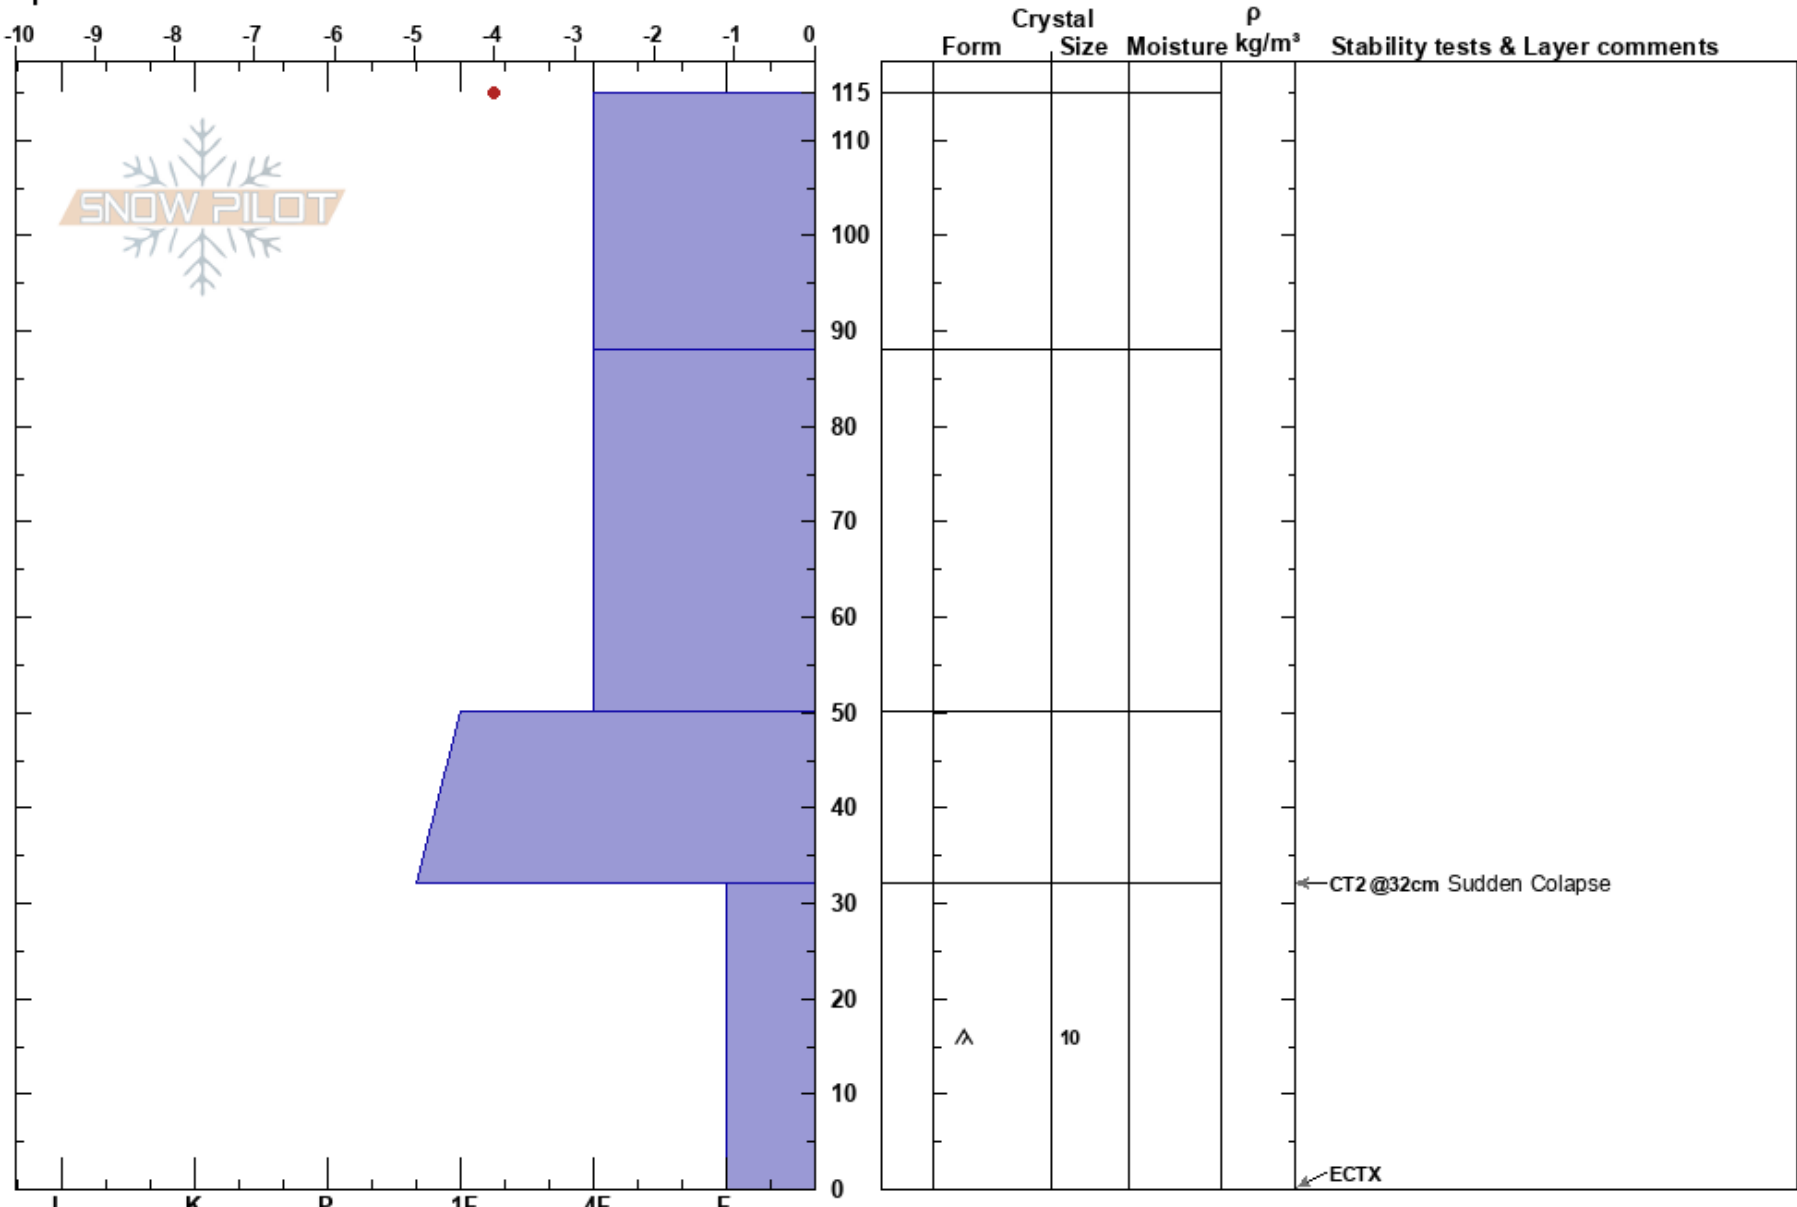

Bonita Peak area co
 San Juan Range
 CO
Elevation: 3530 m
Aspect: 350°
Specifics:

Allen Giemet
 02/18/2024 - 1:45pm
Co-ord:
Slope Angle: 41°
Wind Loading:

Stability: **HS:**115 **Layer Notes:**
Air Temperature: -4°C **PF:**35 32-0cm: Problematic layer
Sky Cover: OVC
Precipitation: S1
Wind: Calm

Notes: Pit targeting 2/2 & 2/6 MFc / Facet layers.
 February layers were absent in this location