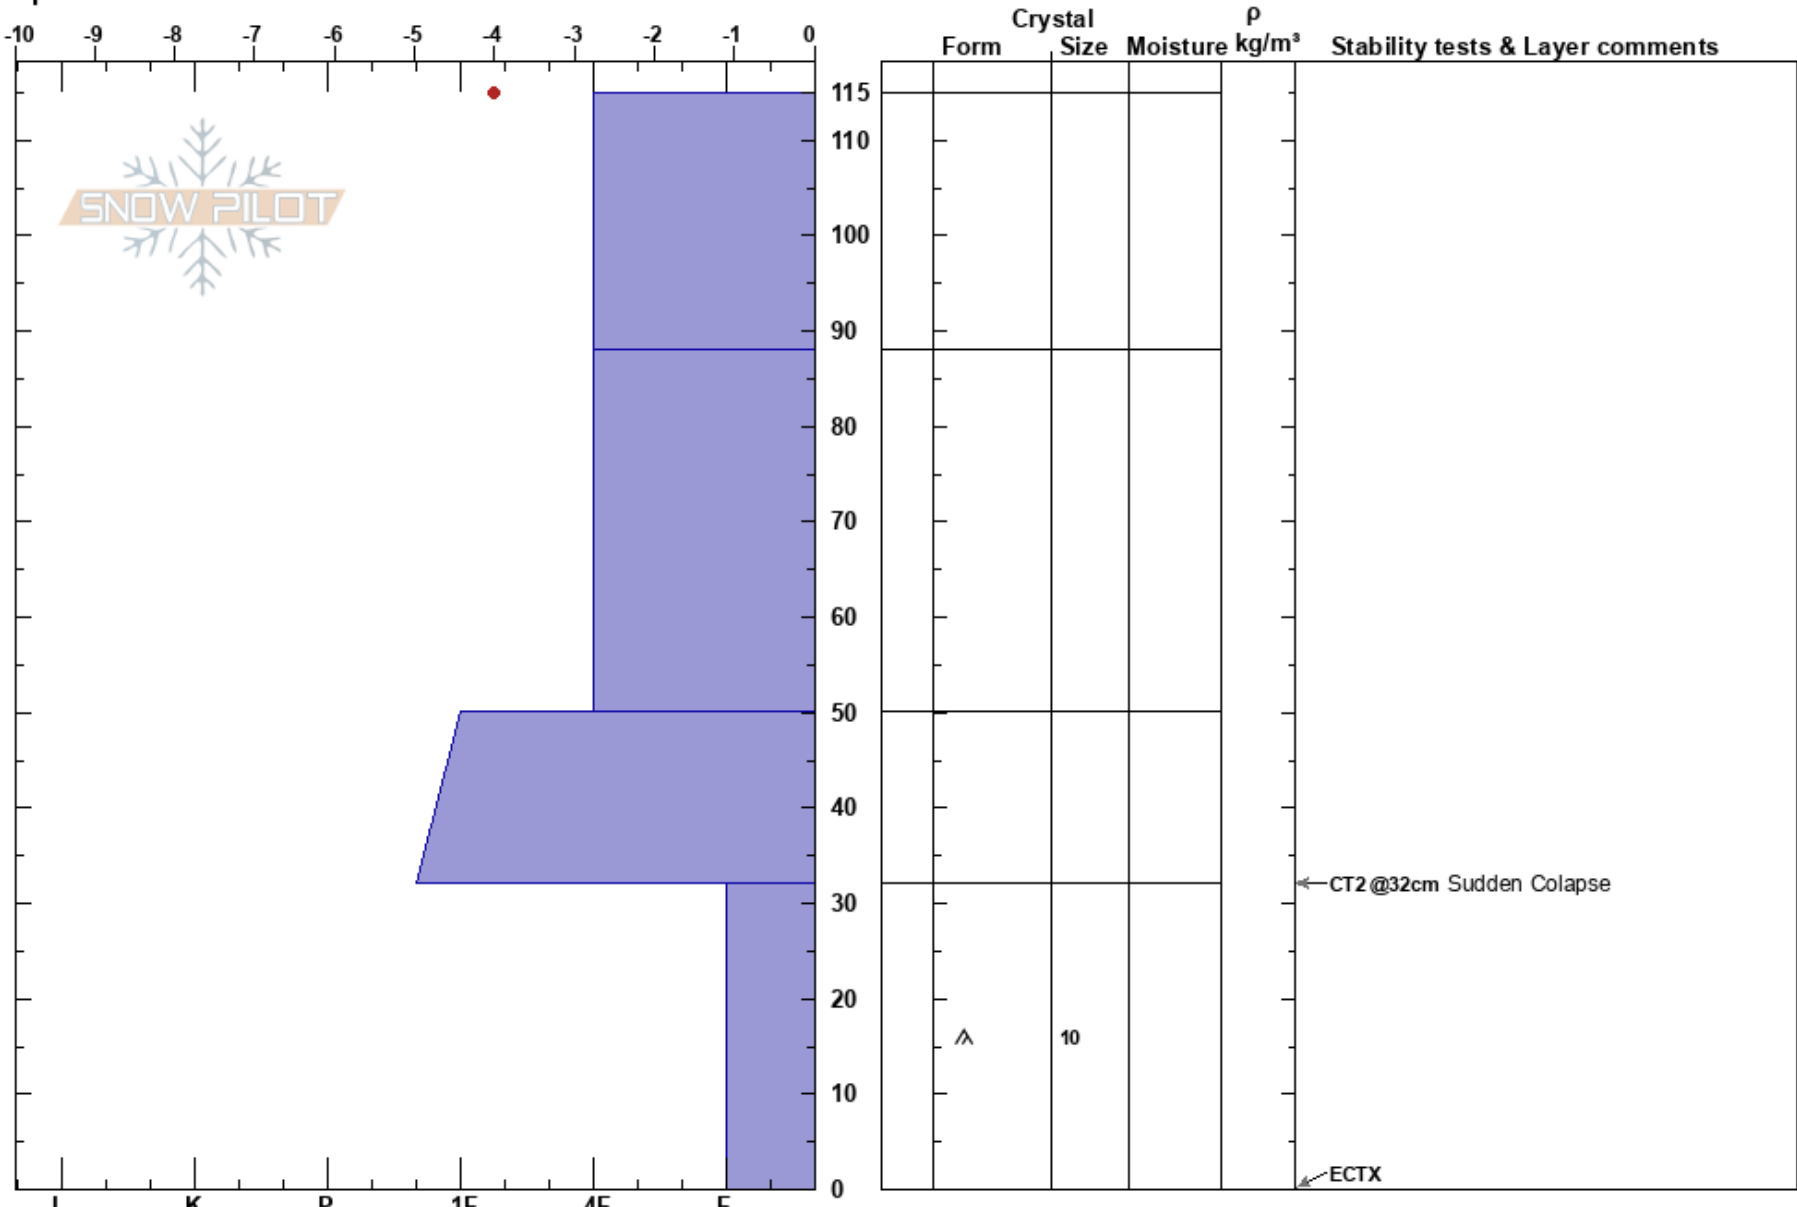

Bonita Peak area co
 San Juan Range
 CO
Elevation: 3530 m
Aspect: 350°
Specifics:

Allen Giemet
 02/18/2024 - 1:45pm
Co-ord:
Slope Angle: 41°
Wind Loading:

Stability: **HS:115** **Layer Notes:**
Air Temperature: -4°C **PF:35** 32-0cm: Problematic layer
Sky Cover: OVC
Precipitation: S1
Wind: Calm

Notes: Pit targeting 2/2 & 2/6 MFC / Facet layers.
 February layers were absent in this location