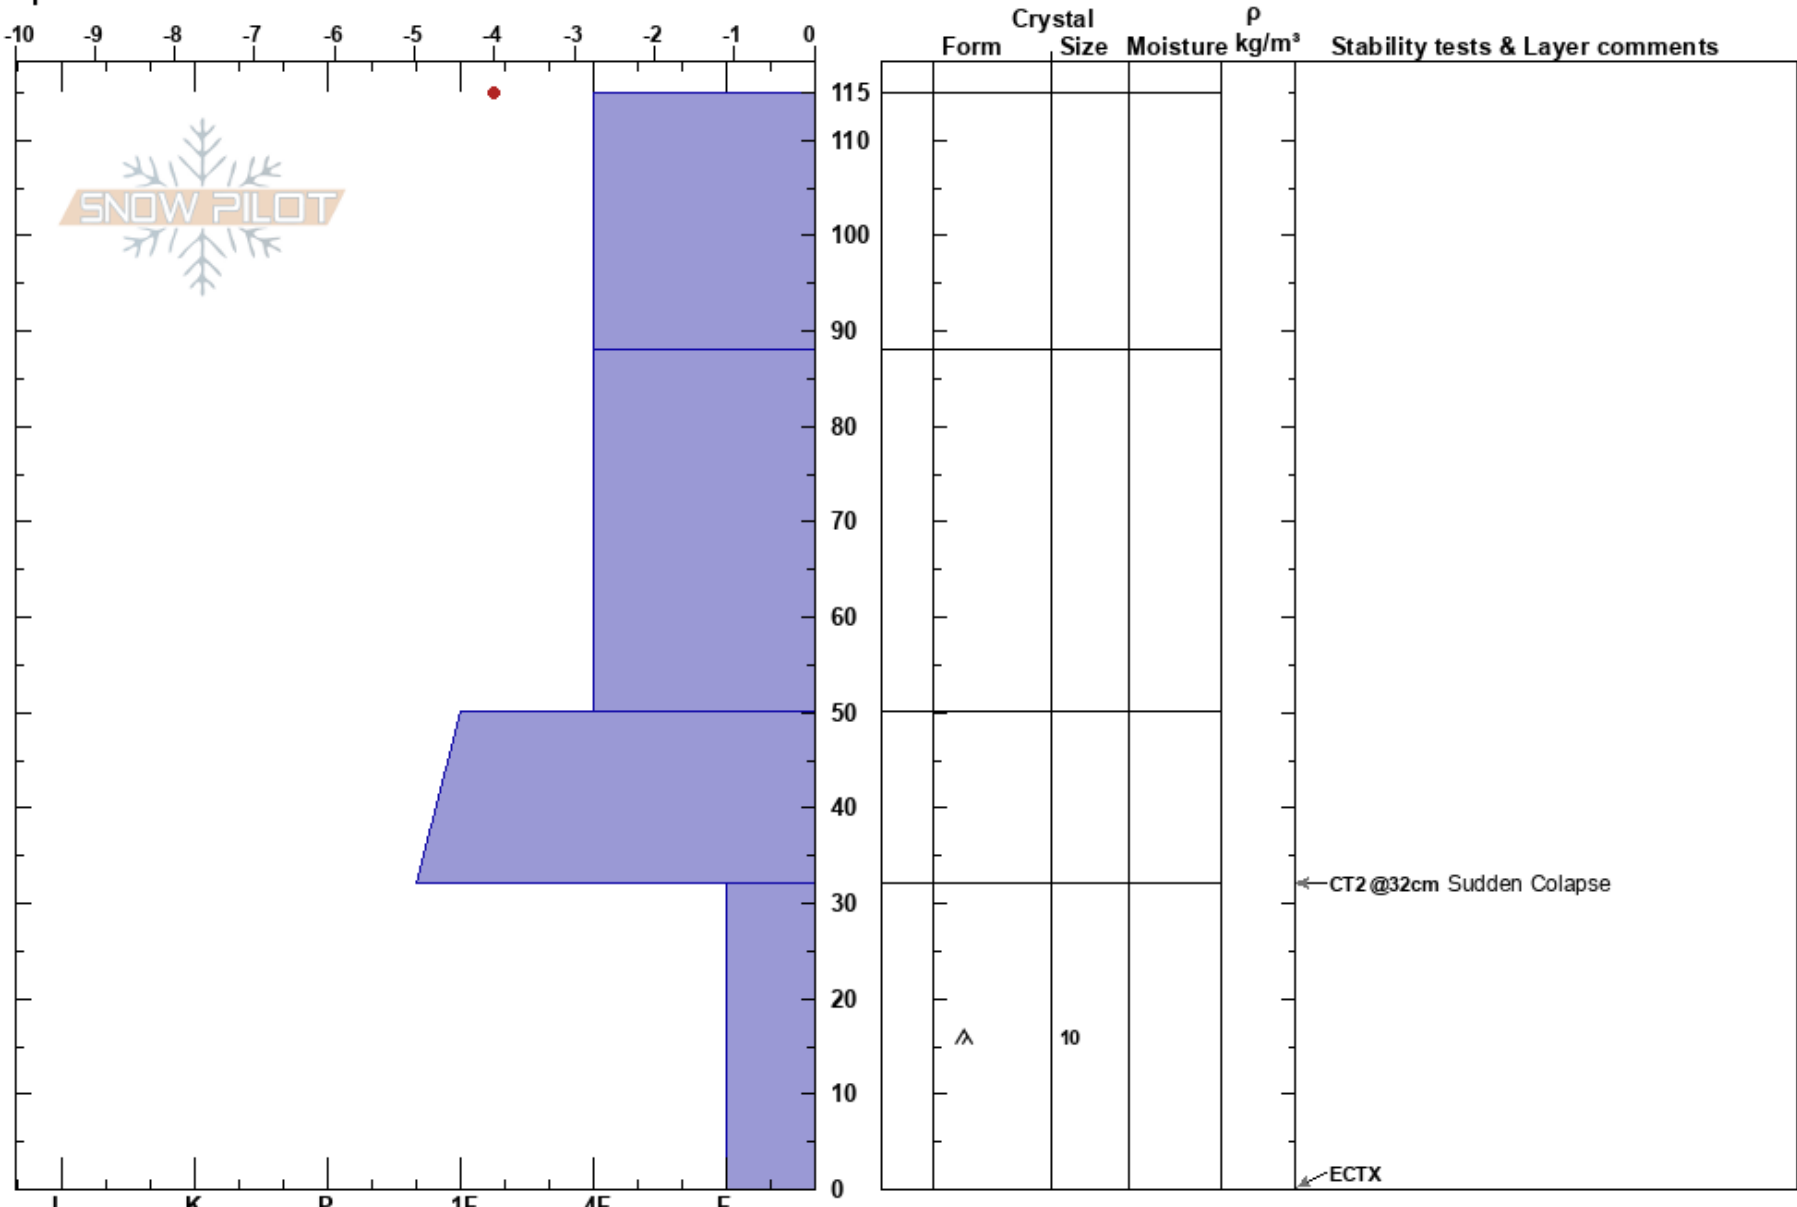

Bonita Peak area co
 San Juan Range
 CO
Elevation: 3530 m
Aspect: 350°
Specifics:

Allen Gimet
 02/18/2024 - 1:45pm
Co-ord:
Slope Angle: 41°
Wind Loading:

Stability: **HS:115** **Layer Notes:**
Air Temperature: -4°C **PF:35** 32-0cm: Problematic layer
Sky Cover: OVC
Precipitation: S1
Wind: Calm

Notes: Pit targeting 2/2 & 2/6 MFc / Facet layers.
 February layers were absent in this location