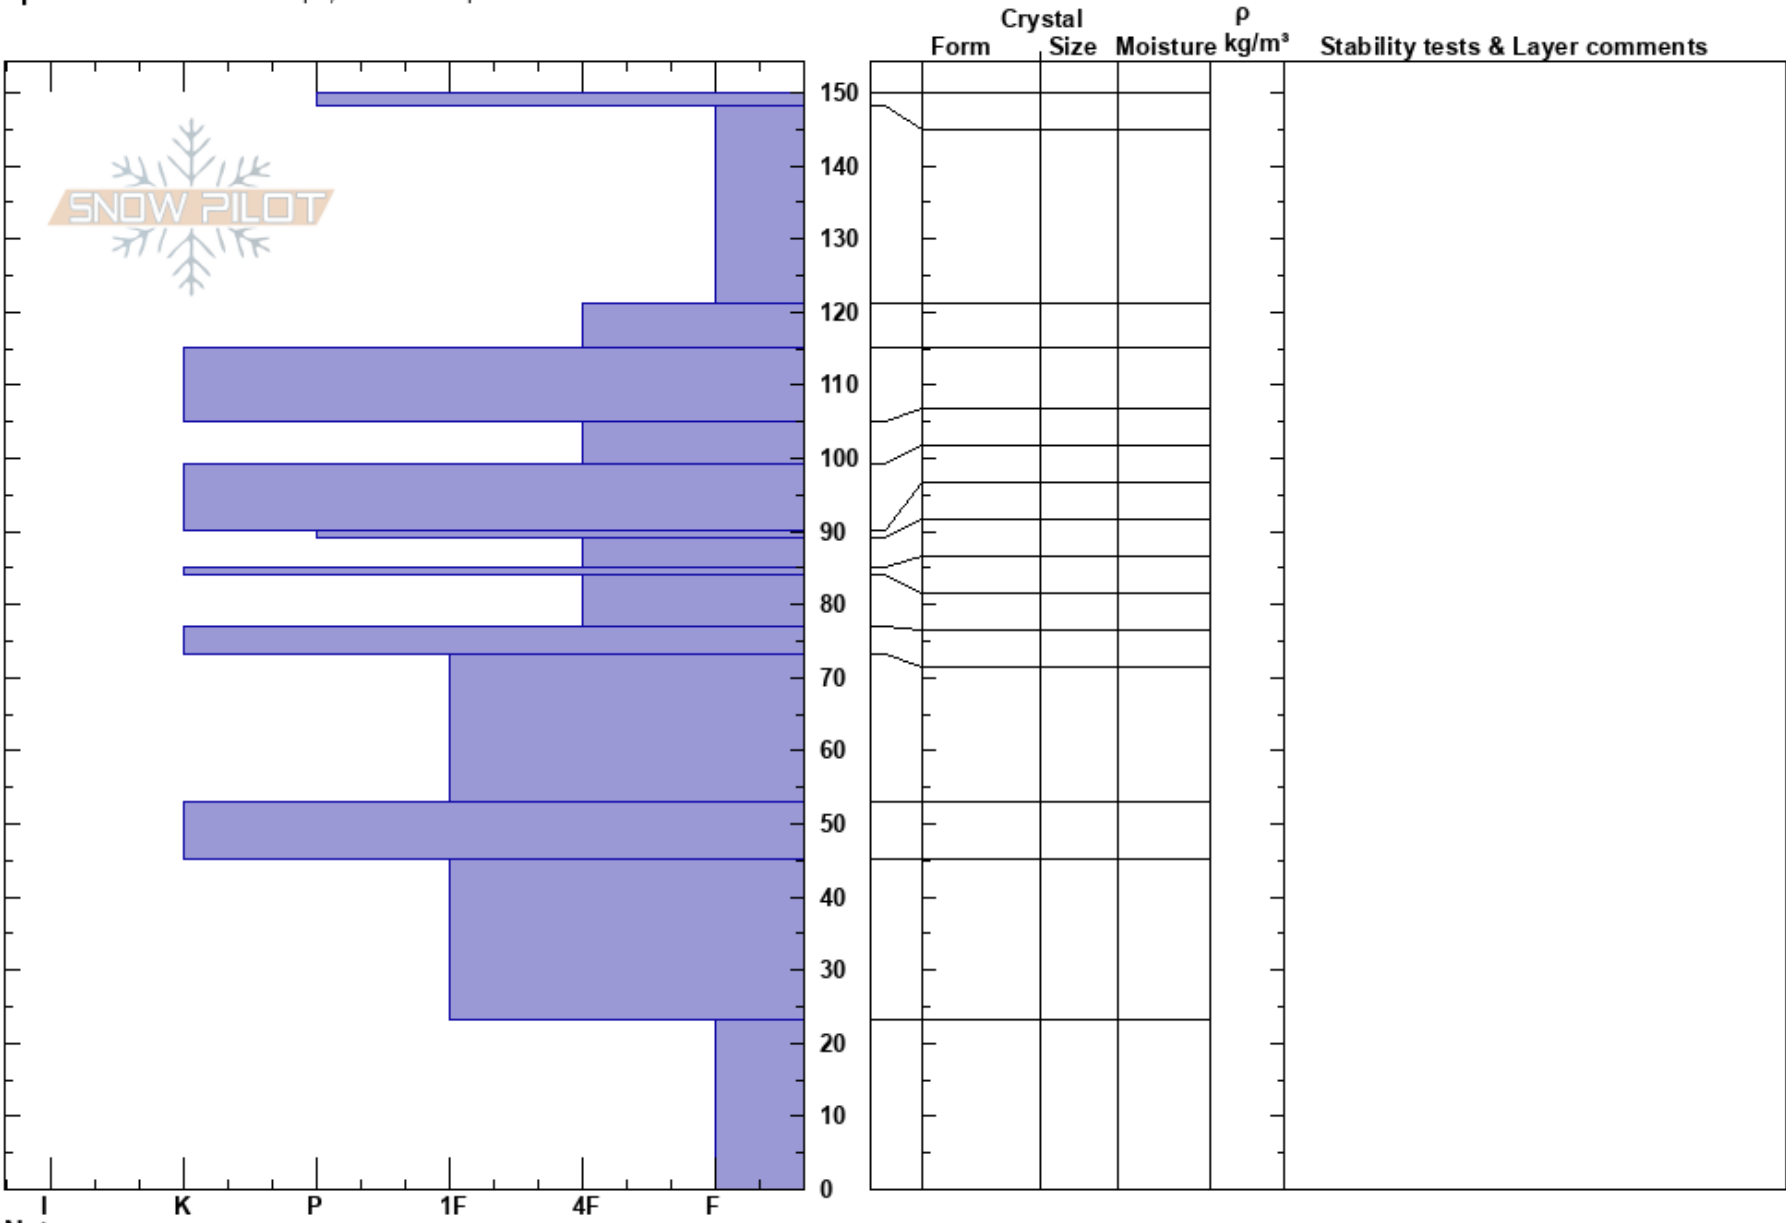

Funnel  
 Jones Pass  
 CO  
**Elevation:** 11700 ft  
**Aspect:** S  
**Specifics:** Ski tracks on slope; We skied slope

Lindsay Karge  
 02/18/2024 - 11:18am  
**Co-ord:**  
**Slope Angle:** 33°  
**Wind Loading:** previous

**Stability:** Good **HS:**150 **Layer Notes:**  
**Air Temperature:** -5°C **PF:**45 **121-115cm:**Problematic layer  
**Sky Cover:** BKN **PS:**23  
**Precipitation:** S-1  
**Wind:** N Moderate

Notes: