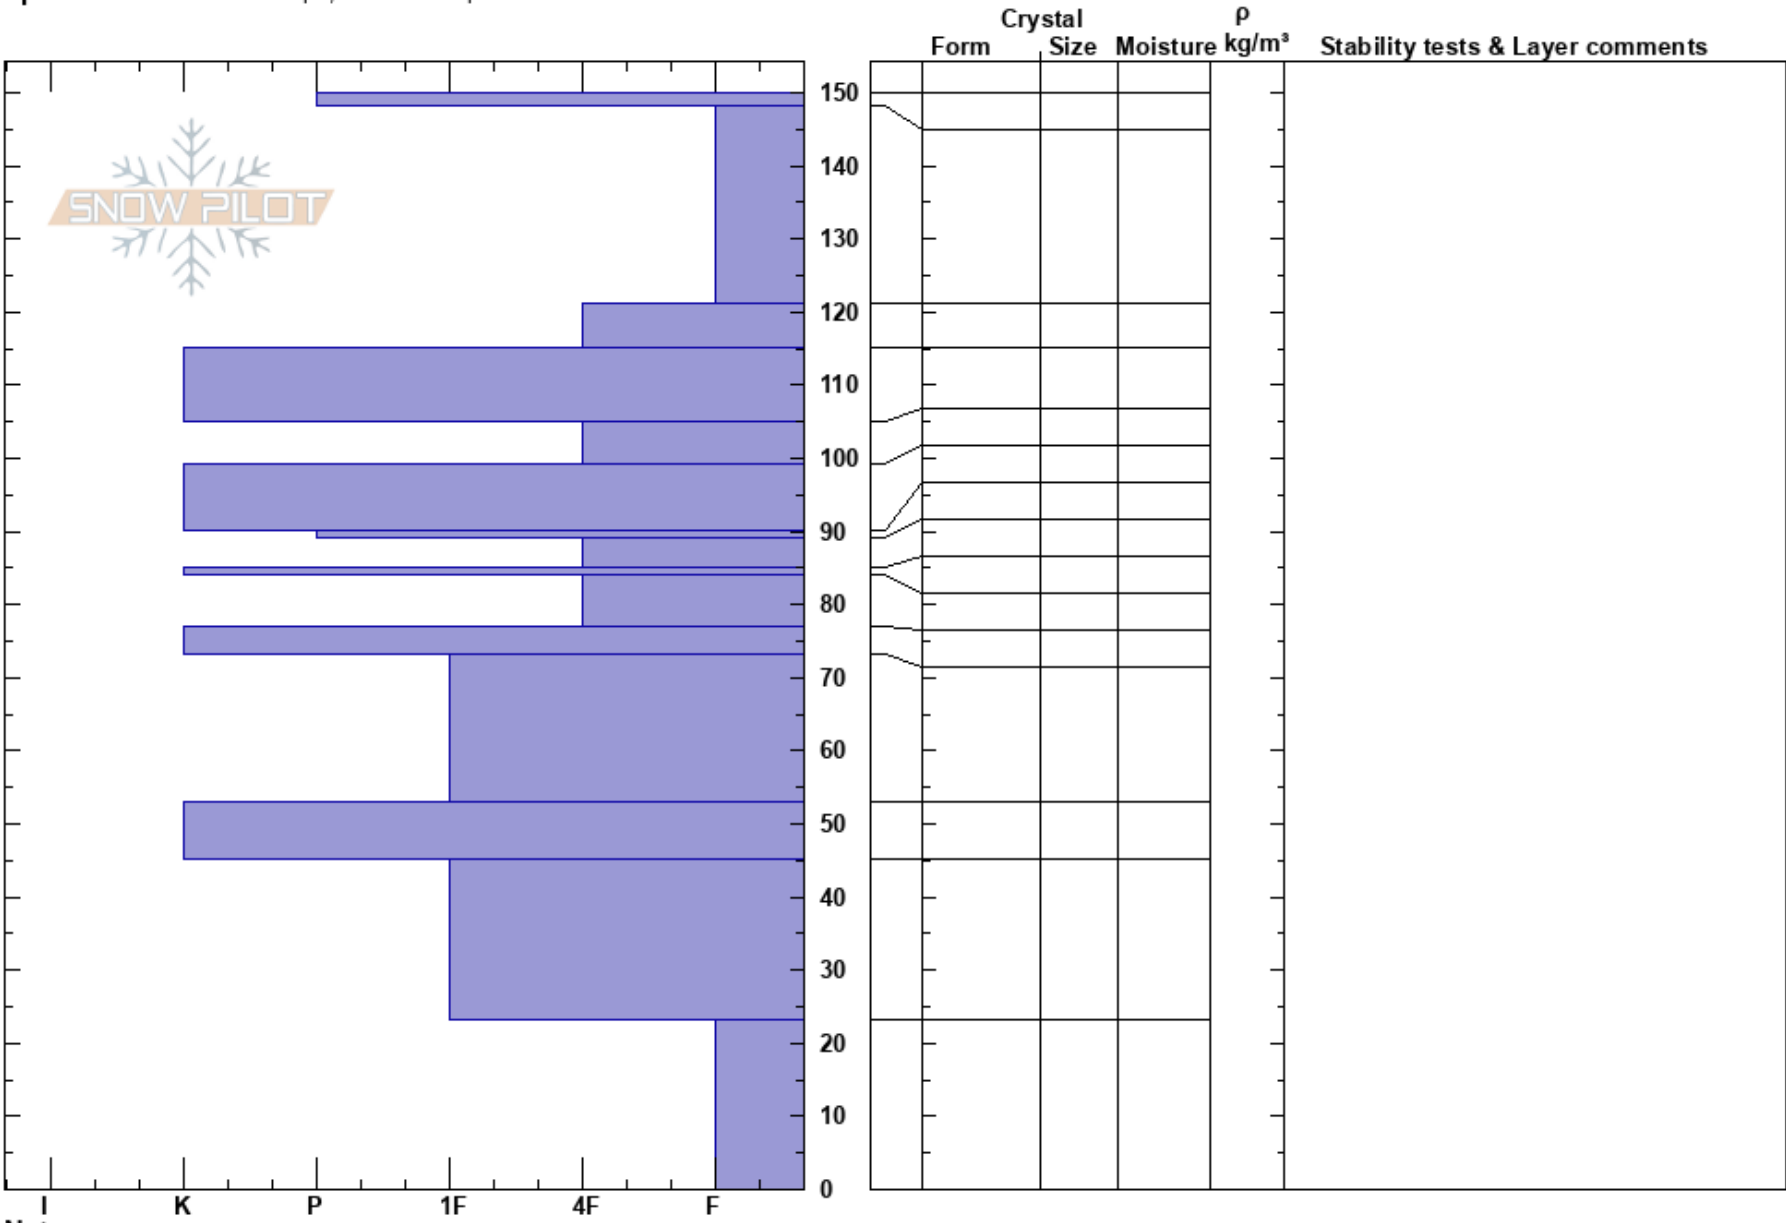

Funnel
 Jones Pass
 CO
 Elevation: 11700 ft
 Aspect: S
 Specifics: Ski tracks on slope; We skied slope

Lindsay Karge
 02/18/2024 - 11:18am
 Co-ord:
 Slope Angle: 33°
 Wind Loading: previous

Stability: Good
 Air Temperature: -5°C
 Sky Cover: BKN
 Precipitation: S-1
 Wind: N Moderate

HS:150
 PF:45
 PS:23
 121-115cm:Problematic layer

Notes: