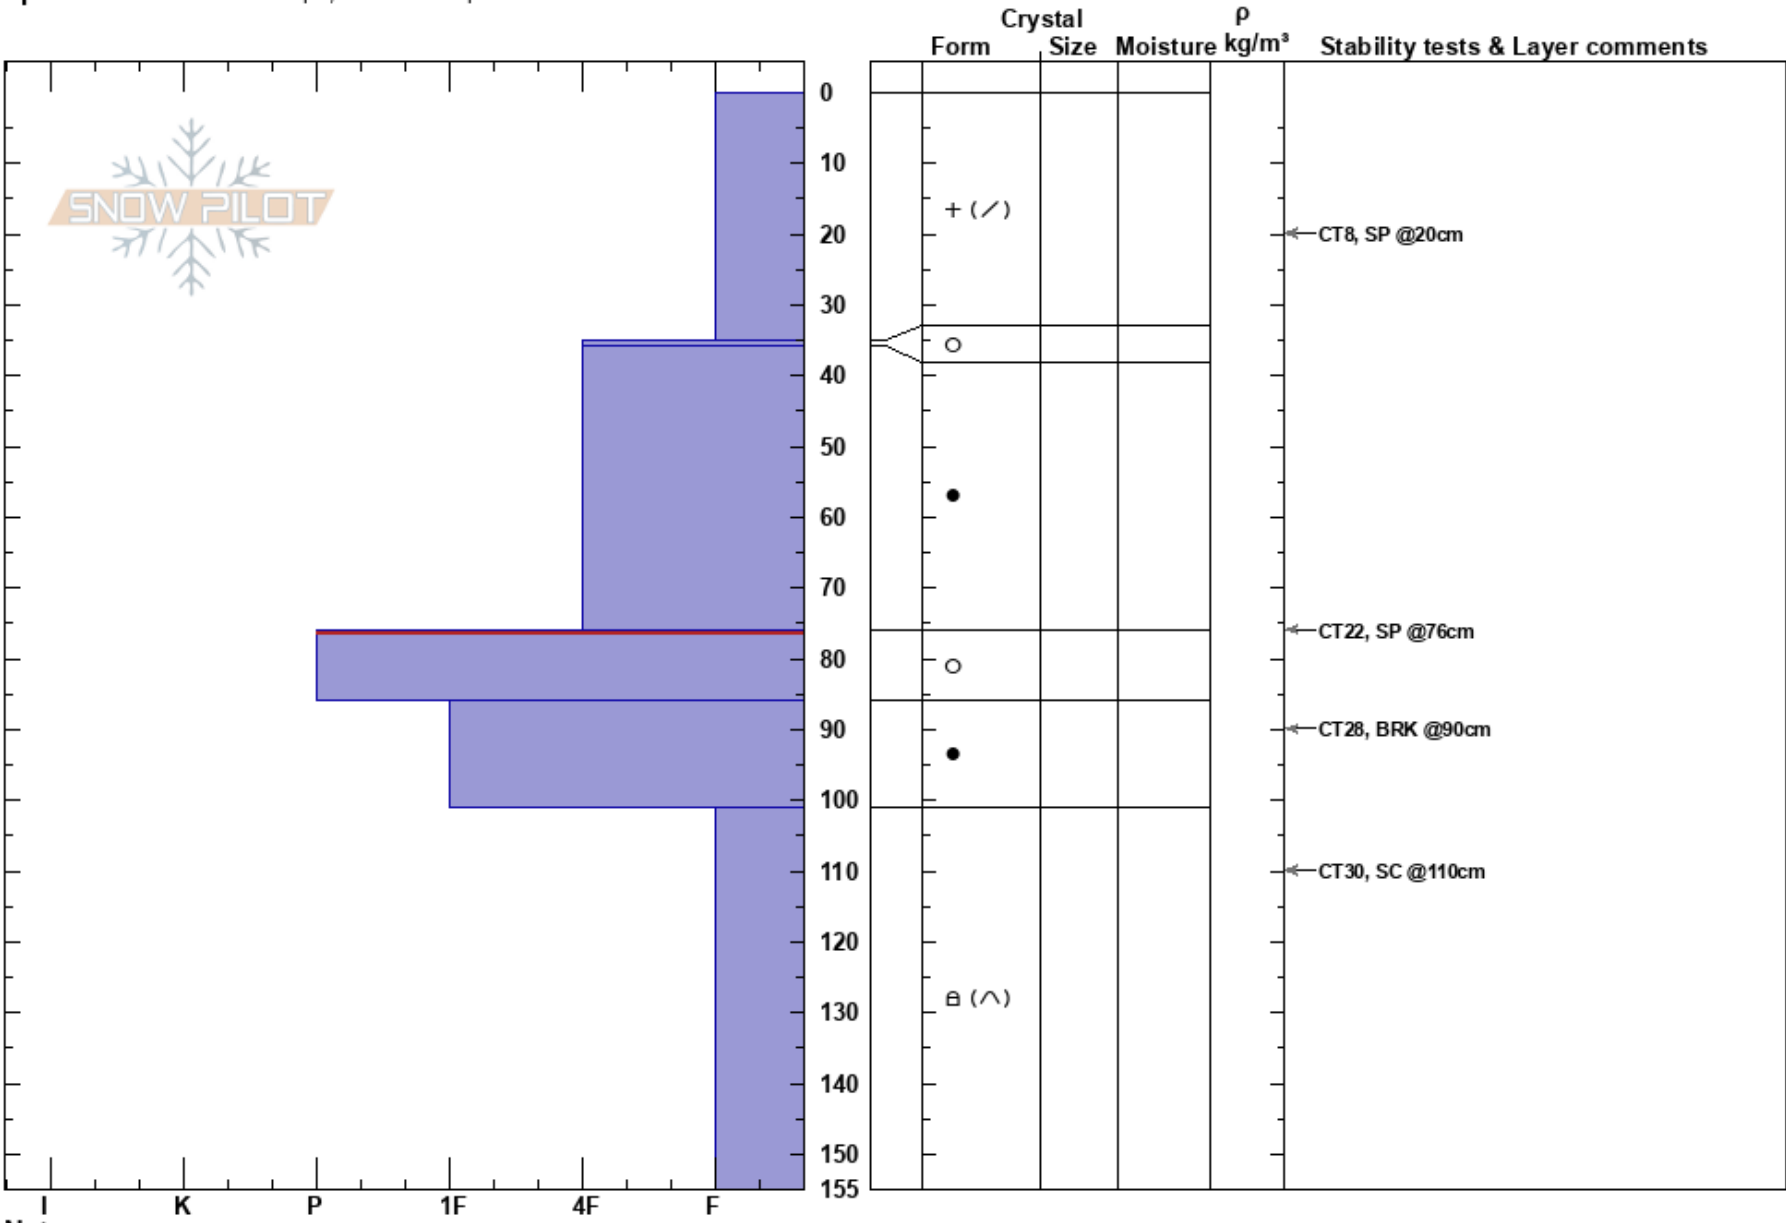

Chute 5  
 Soldier Mountains  
 ID  
 Elevation: 9400 ft  
 Aspect: E  
 Specifics: Ski tracks on slope; We skied slope

Jonathan Williams  
 02/18/2024 - 2:45pm  
 Co-ord: 43.48576N, -114.90154W  
 Slope Angle: 29°  
 Wind Loading: yes

Stability:  
 Air Temperature: -3°C  
 Sky Cover: SCT  
 Precipitation: NO  
 Wind: W Moderate

HS:155  
 PF:70 76-86cm:Problematic layer  
 PS:15

Notes: