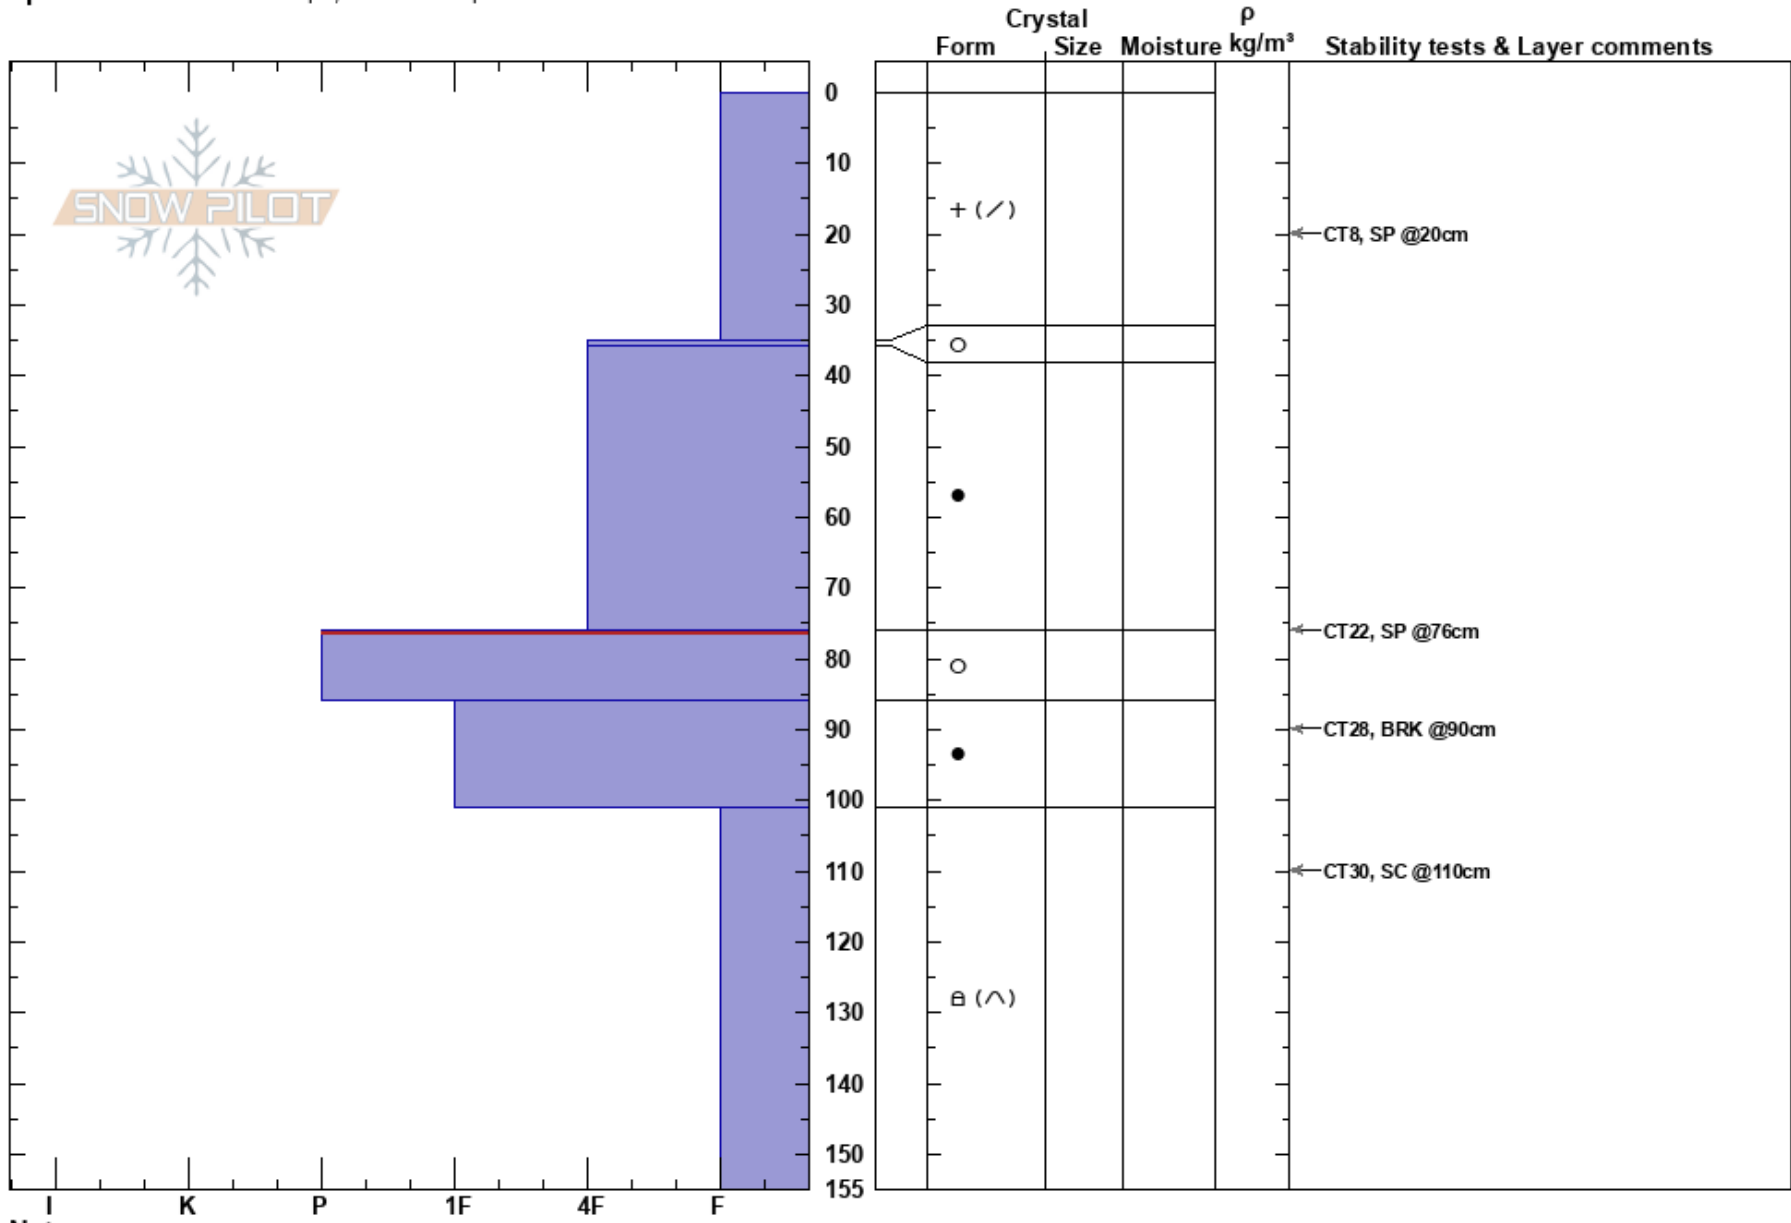

Chute 5  
 Soldier Mountains  
 ID  
 Elevation: 9400 ft  
 Aspect: E  
 Specifics: Ski tracks on slope; We skied slope

Jonathan Williams  
 02/18/2024 - 2:45pm  
 Co-ord: 43.48576N, -114.90154W  
 Slope Angle: 29°  
 Wind Loading: yes

Stability:  
 Air Temperature: -3°C  
 Sky Cover: SCT  
 Precipitation: NO  
 Wind: W Moderate

HS:155  
 PF:70 76-86cm:Problematic layer  
 PS:15

Notes: