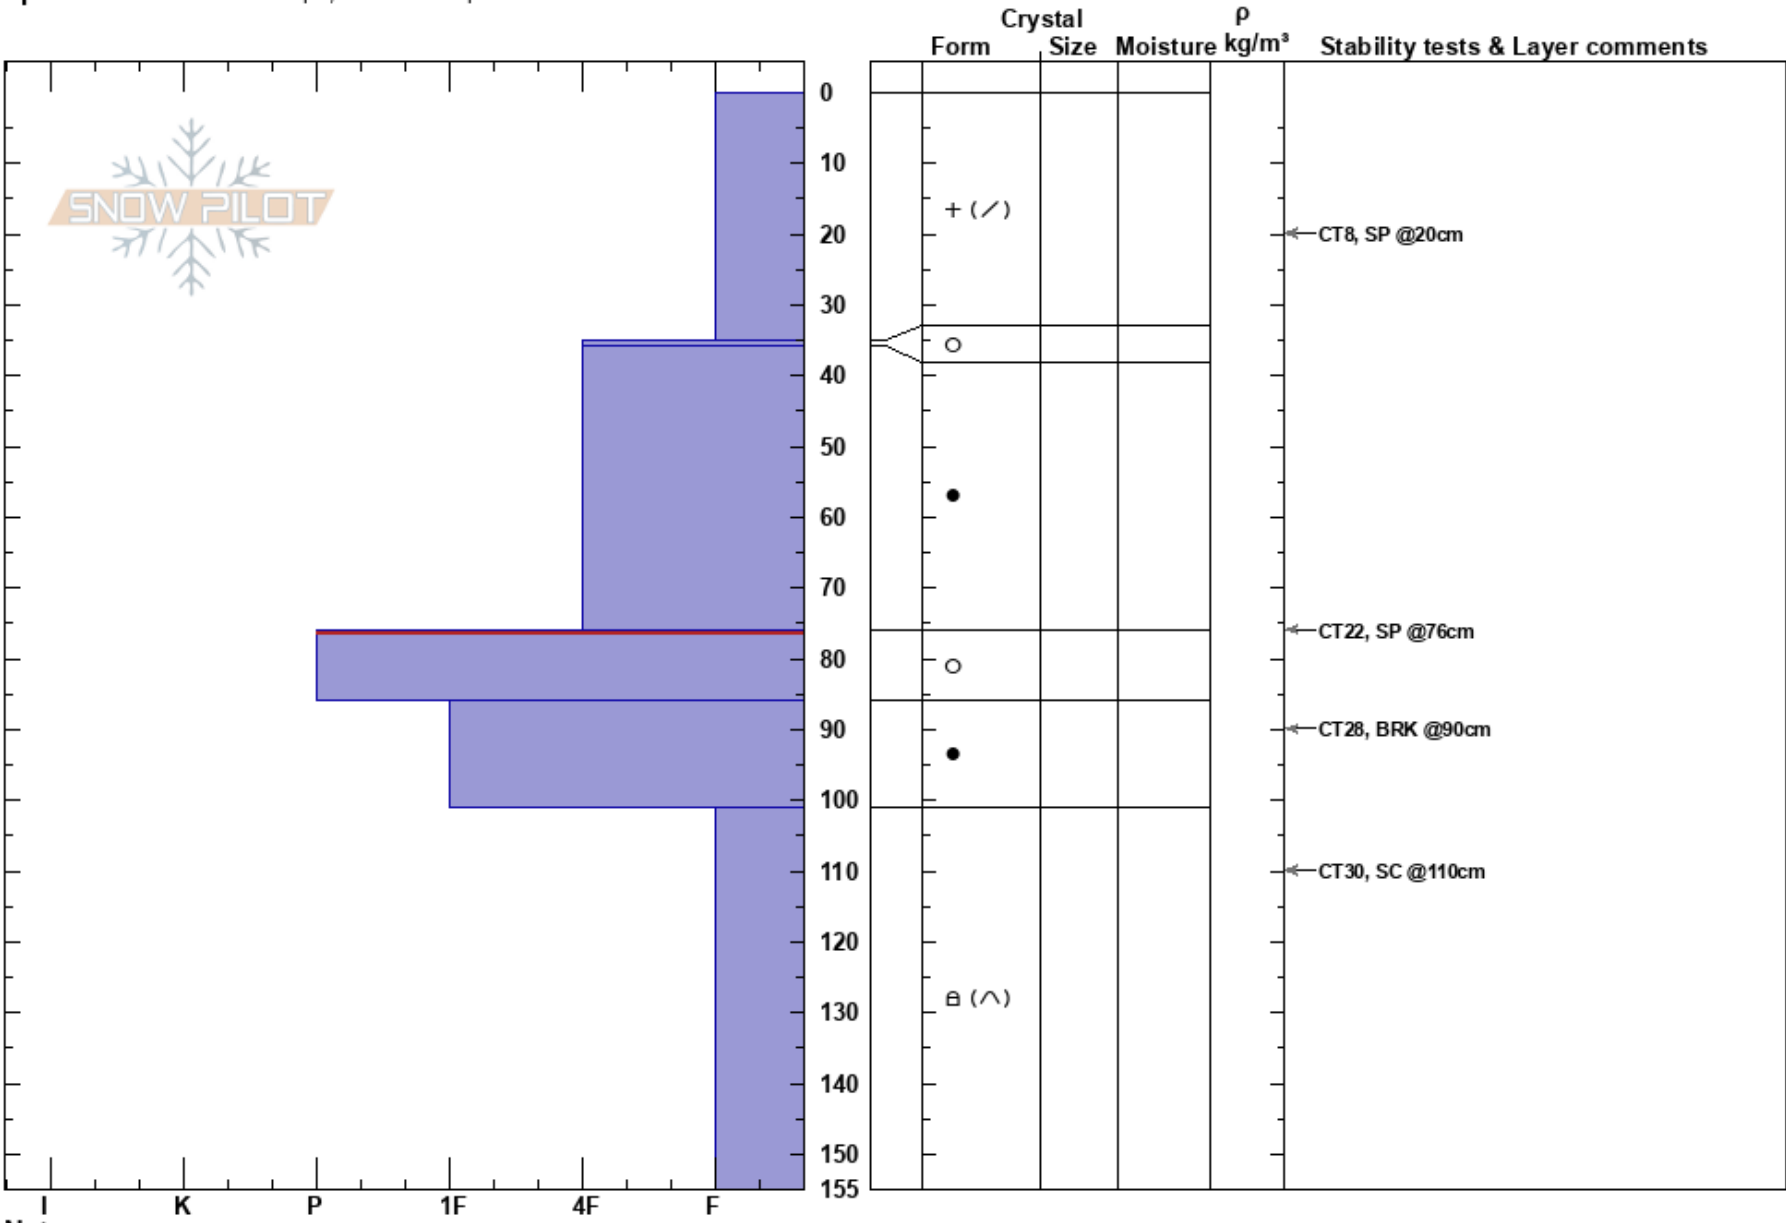

Chute 5
 Soldier Mountains
 ID
 Elevation: 9400 ft
 Aspect: E
 Specifics: Ski tracks on slope; We skied slope

Jonathan Williams
 02/18/2024 - 2:45pm
 Co-ord: 43.48576N, -114.90154W
 Slope Angle: 29°
 Wind Loading: yes

Stability:
 Air Temperature: -3°C
 Sky Cover: SCT
 Precipitation: NO
 Wind: W Moderate

HS:155
 PF:70 76-86cm:Problematic layer
 PS:15

Notes: