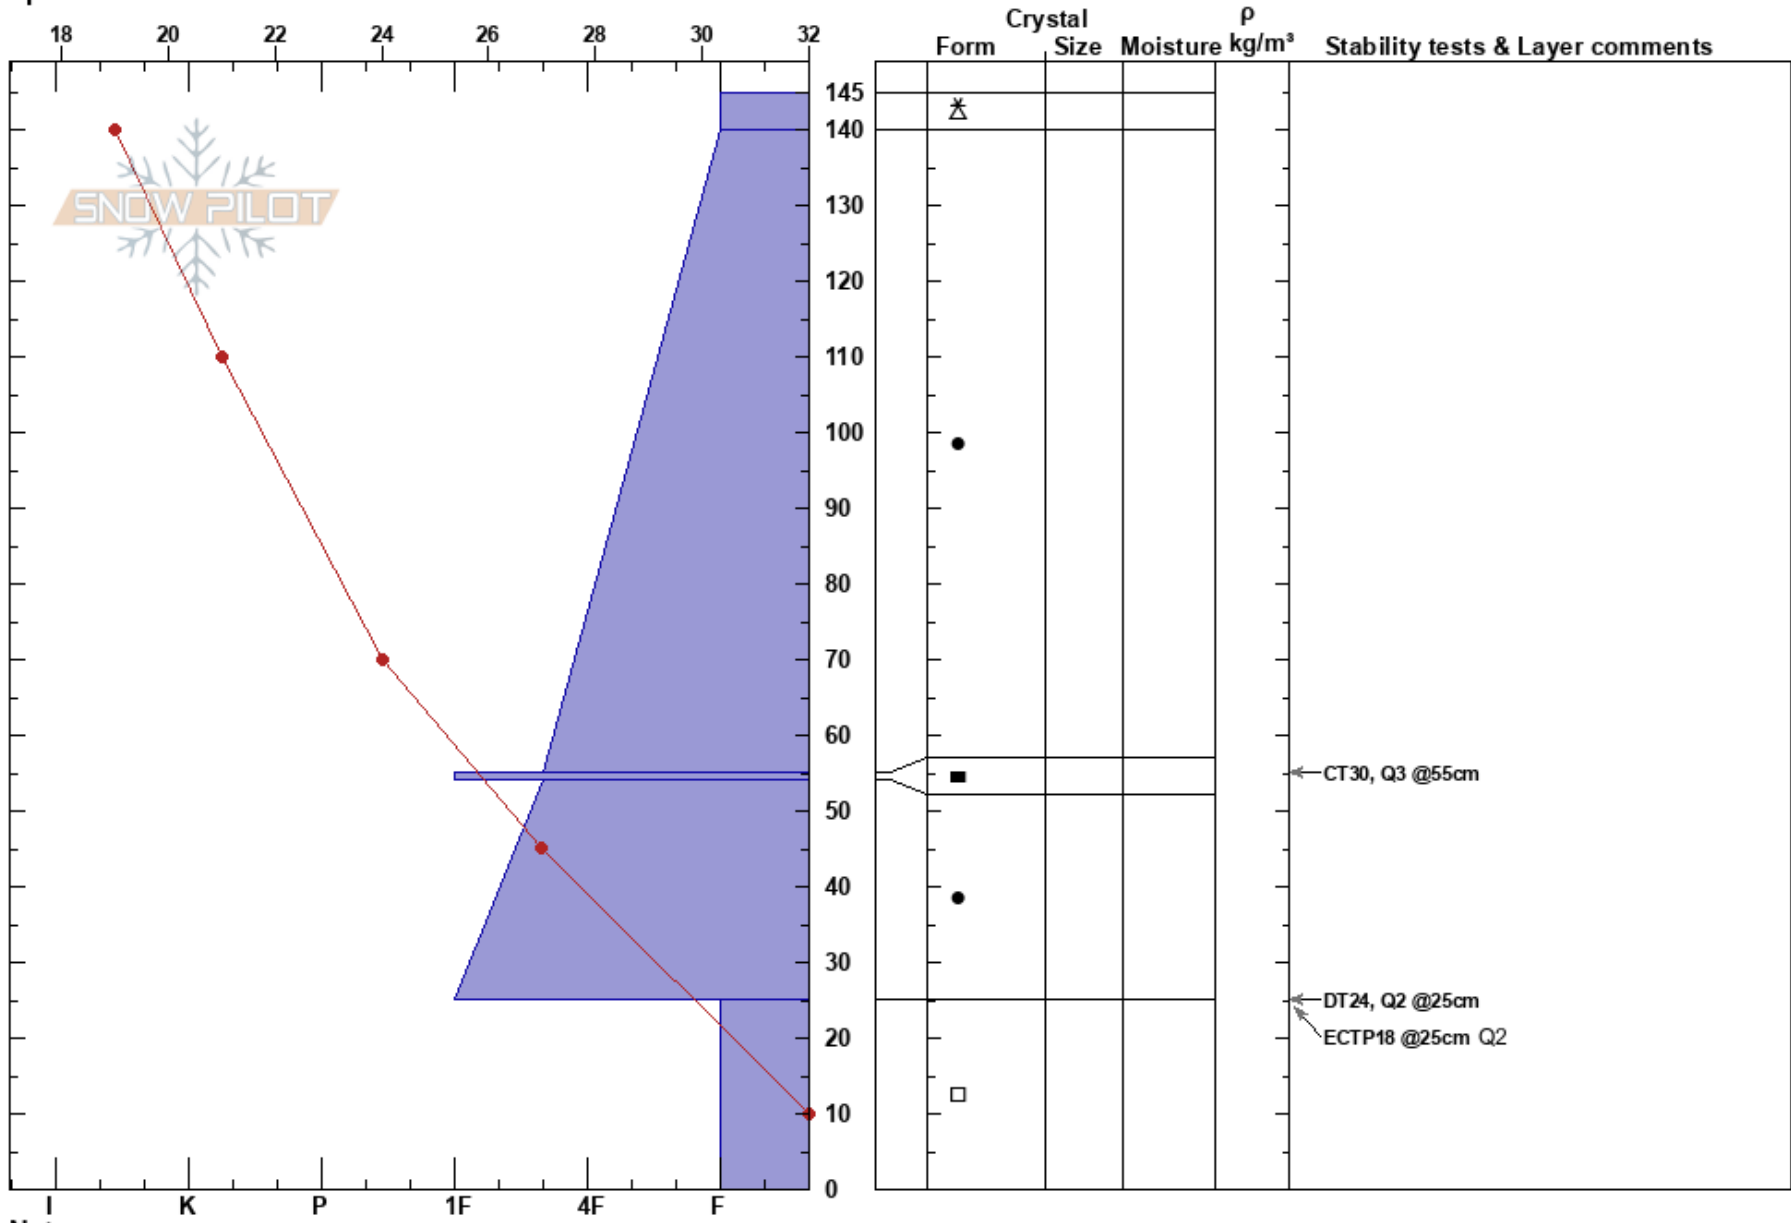

Bardini N 9550'
 Eastern Sierra Nevada
 CA
 Elevation: 9550 ft
 Aspect: N
 Specifics:

John Peabody
 02/18/2024 - 11:00am
 Co-ord: 37.60936N, -118.96170W
 Slope Angle: 29°
 Wind Loading: previous

Stability: **Air Temperature:** 30°F **HS:** 145 **Layer Notes:**
Sky Cover: CLR **PF:** 50 25-0cm: Problematic layer
Precipitation: NO **PS:** 10
Wind: NW Calm