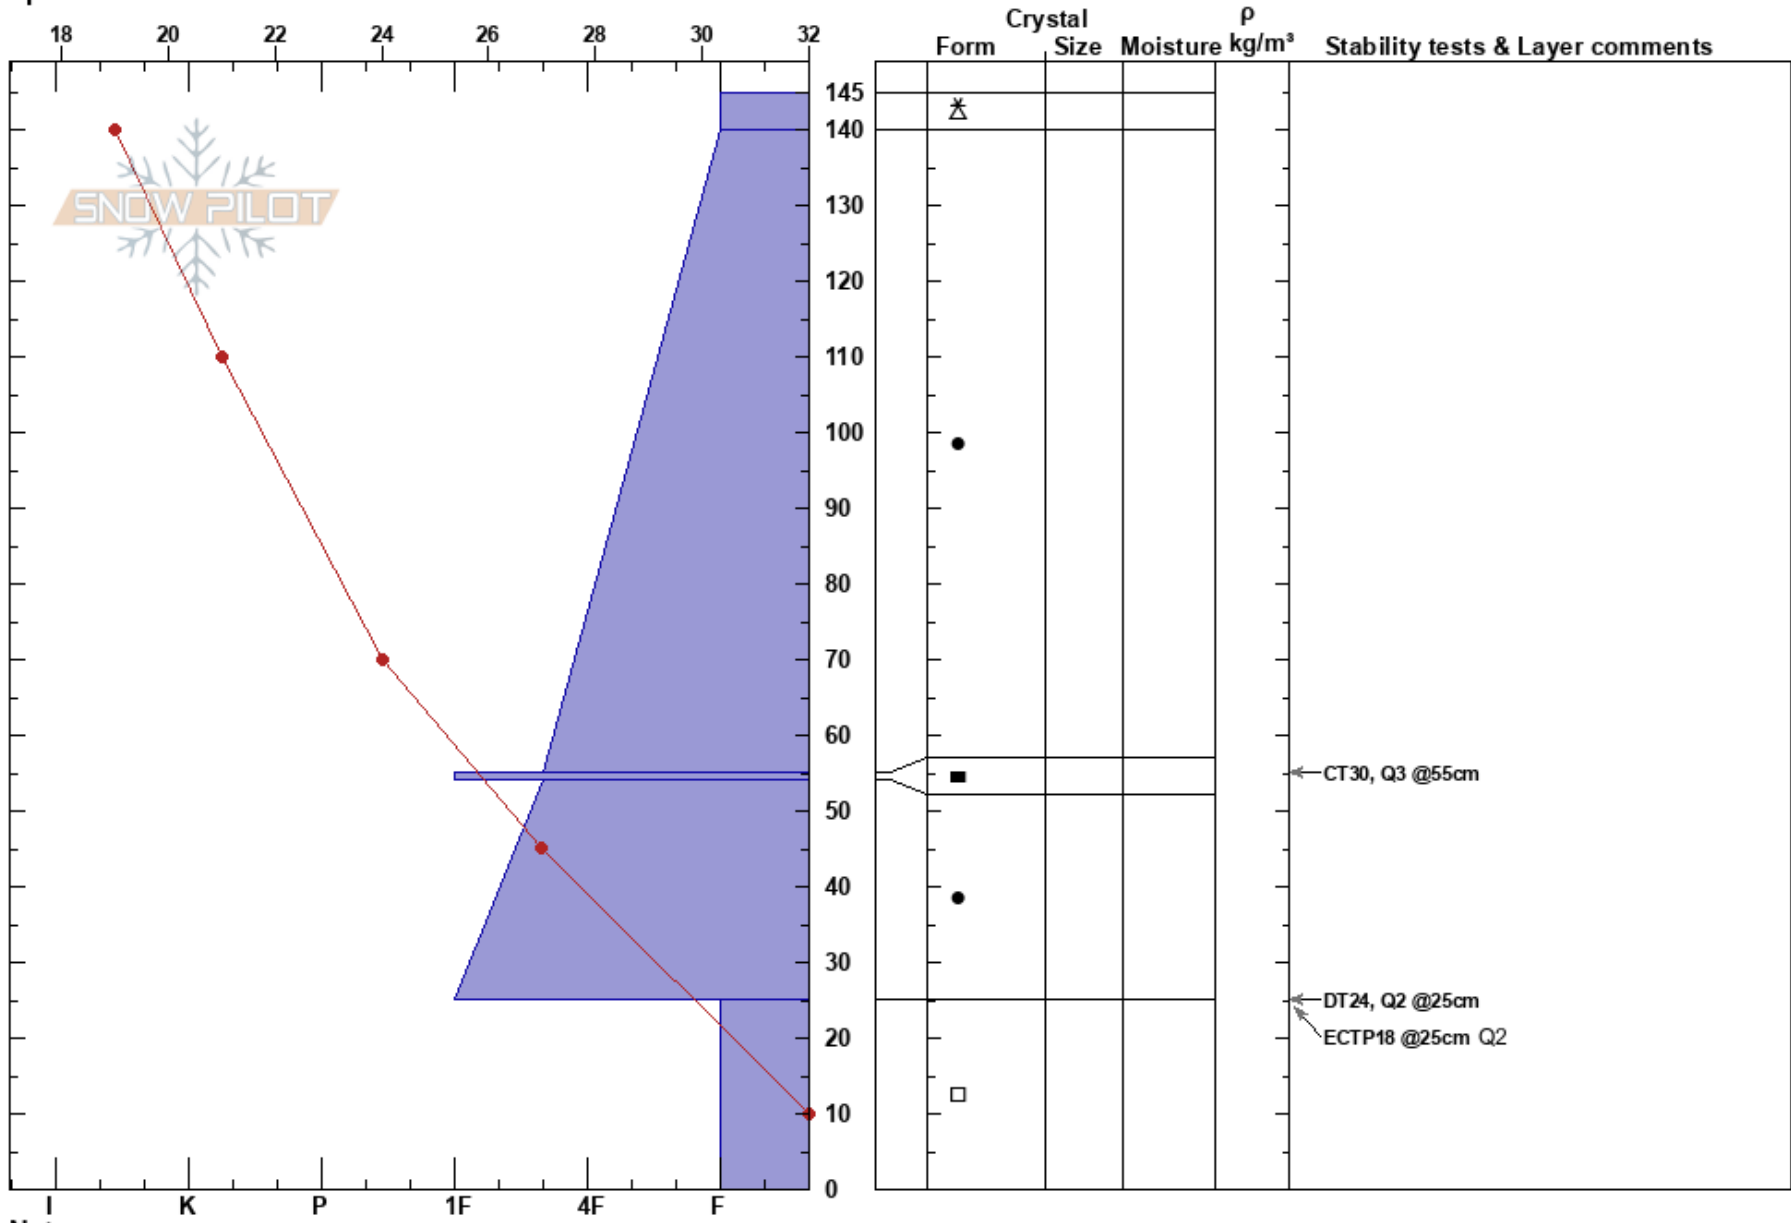

Bardini N 9550'  
 Eastern Sierra Nevada  
 CA  
 Elevation: 9550 ft  
 Aspect: N  
 Specifics:

John Peabody  
 02/18/2024 - 11:00am  
 Co-ord: 37.60936N, -118.96170W  
 Slope Angle: 29°  
 Wind Loading: previous

Stability: **HS:145**  
 Air Temperature: 30°F **PF:50** 25-0cm: Problematic layer  
 Sky Cover: CLR **PS:10**  
 Precipitation: NO  
 Wind: NW Calm

Notes: