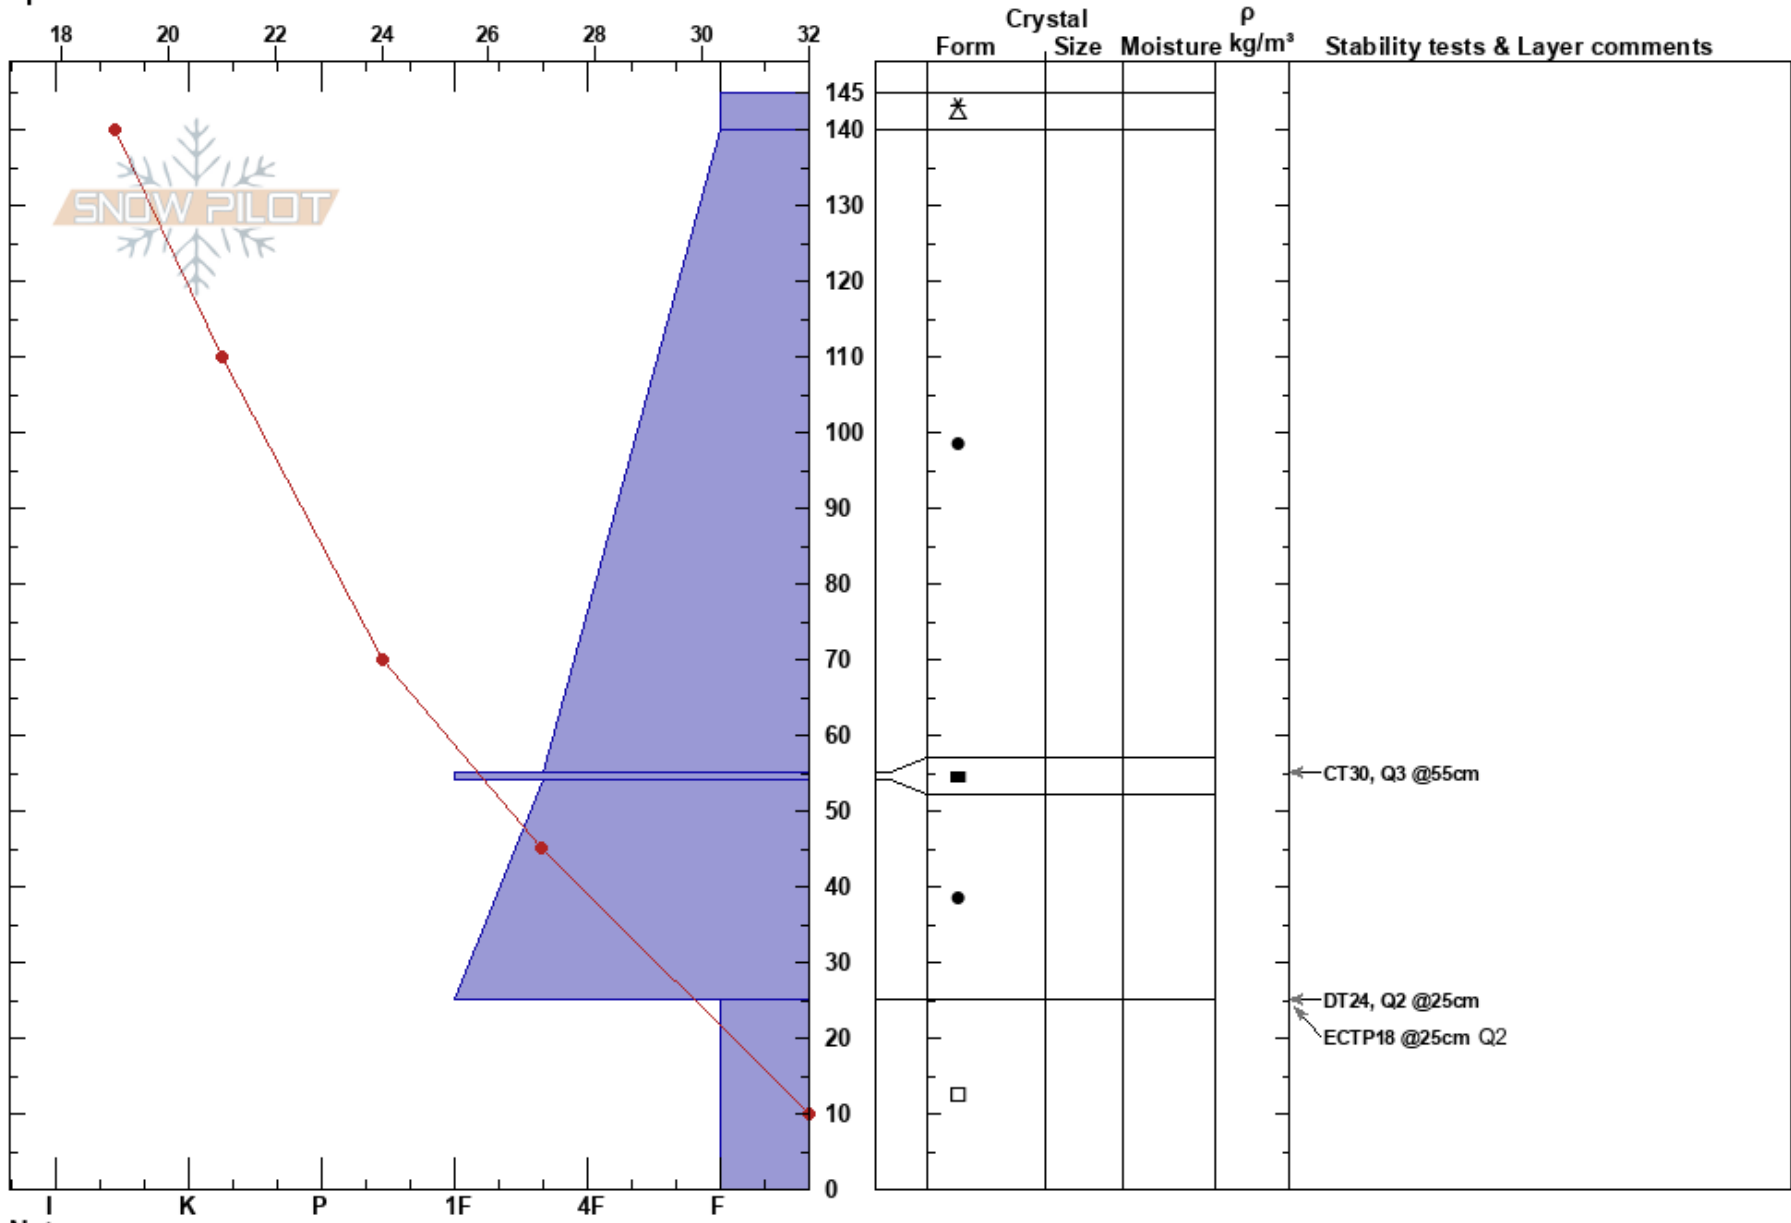

Bardini N 9550'
 Eastern Sierra Nevada
 CA
 Elevation: 9550 ft
 Aspect: N
 Specifics:

John Peabody
 02/18/2024 - 11:00am
 Co-ord: 37.60936N, -118.96170W
 Slope Angle: 29°
 Wind Loading: previous

Stability: **HS:145**
 Air Temperature: 30°F **PF:50** 25-0cm: Problematic layer
 Sky Cover: CLR **PS:10**
 Precipitation: NO
 Wind: NW Calm