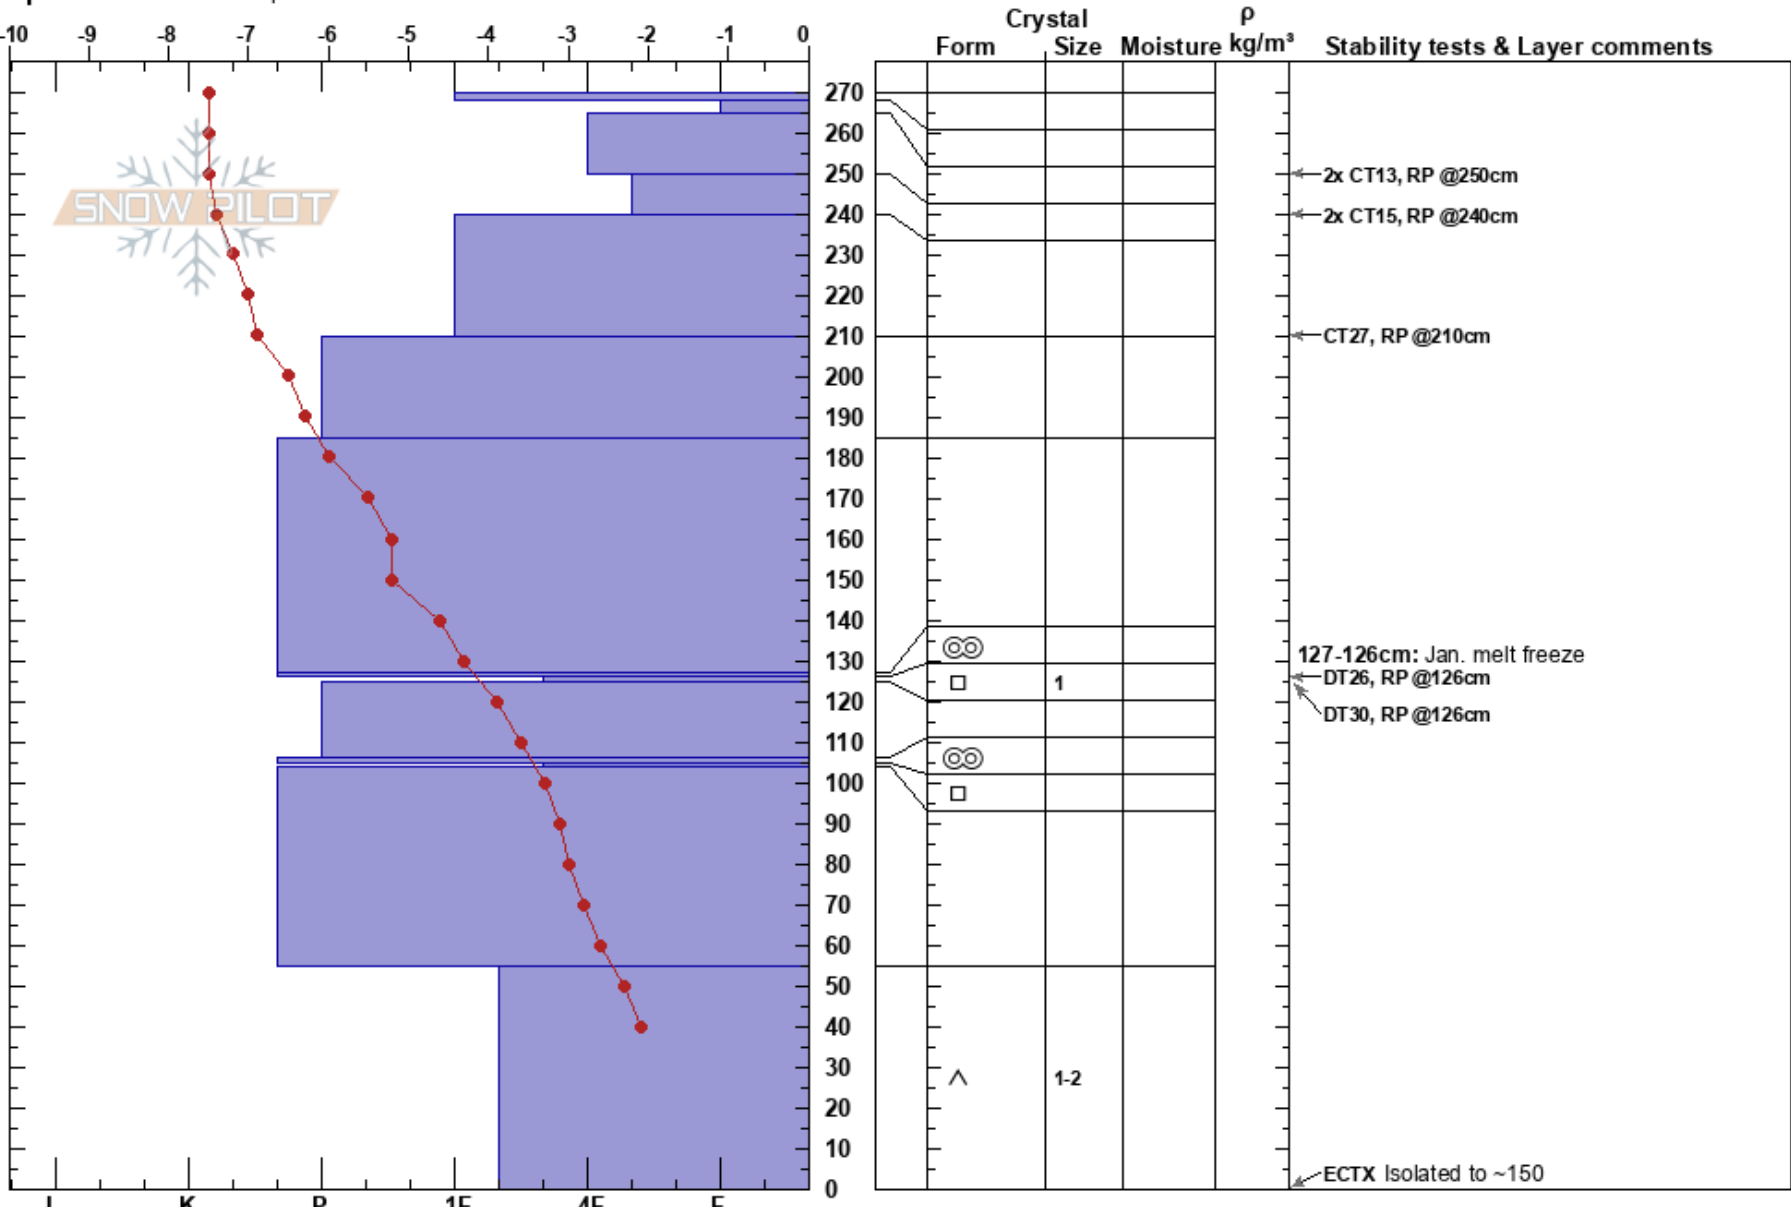

2.18.24 North Core  
 Kachina Peaks  
 AZ  
 Elevation: 11200 ft  
 Aspect: N  
 Specifics: We skied slope

Tanner Porter  
 02/18/2024 - 12:00pm  
 Co-ord: 35.34437N, -111.66669E  
 Slope Angle: 27°  
 Wind Loading: no

Stability: Good HS:270  
 Air Temperature: -5°C PF:50  
 Sky Cover: CLR PS:20  
 Precipitation: NO  
 Wind: SE Moderate  
 127-126cm: Jan. melt freeze  
 126-125cm: Problematic layer

Notes: