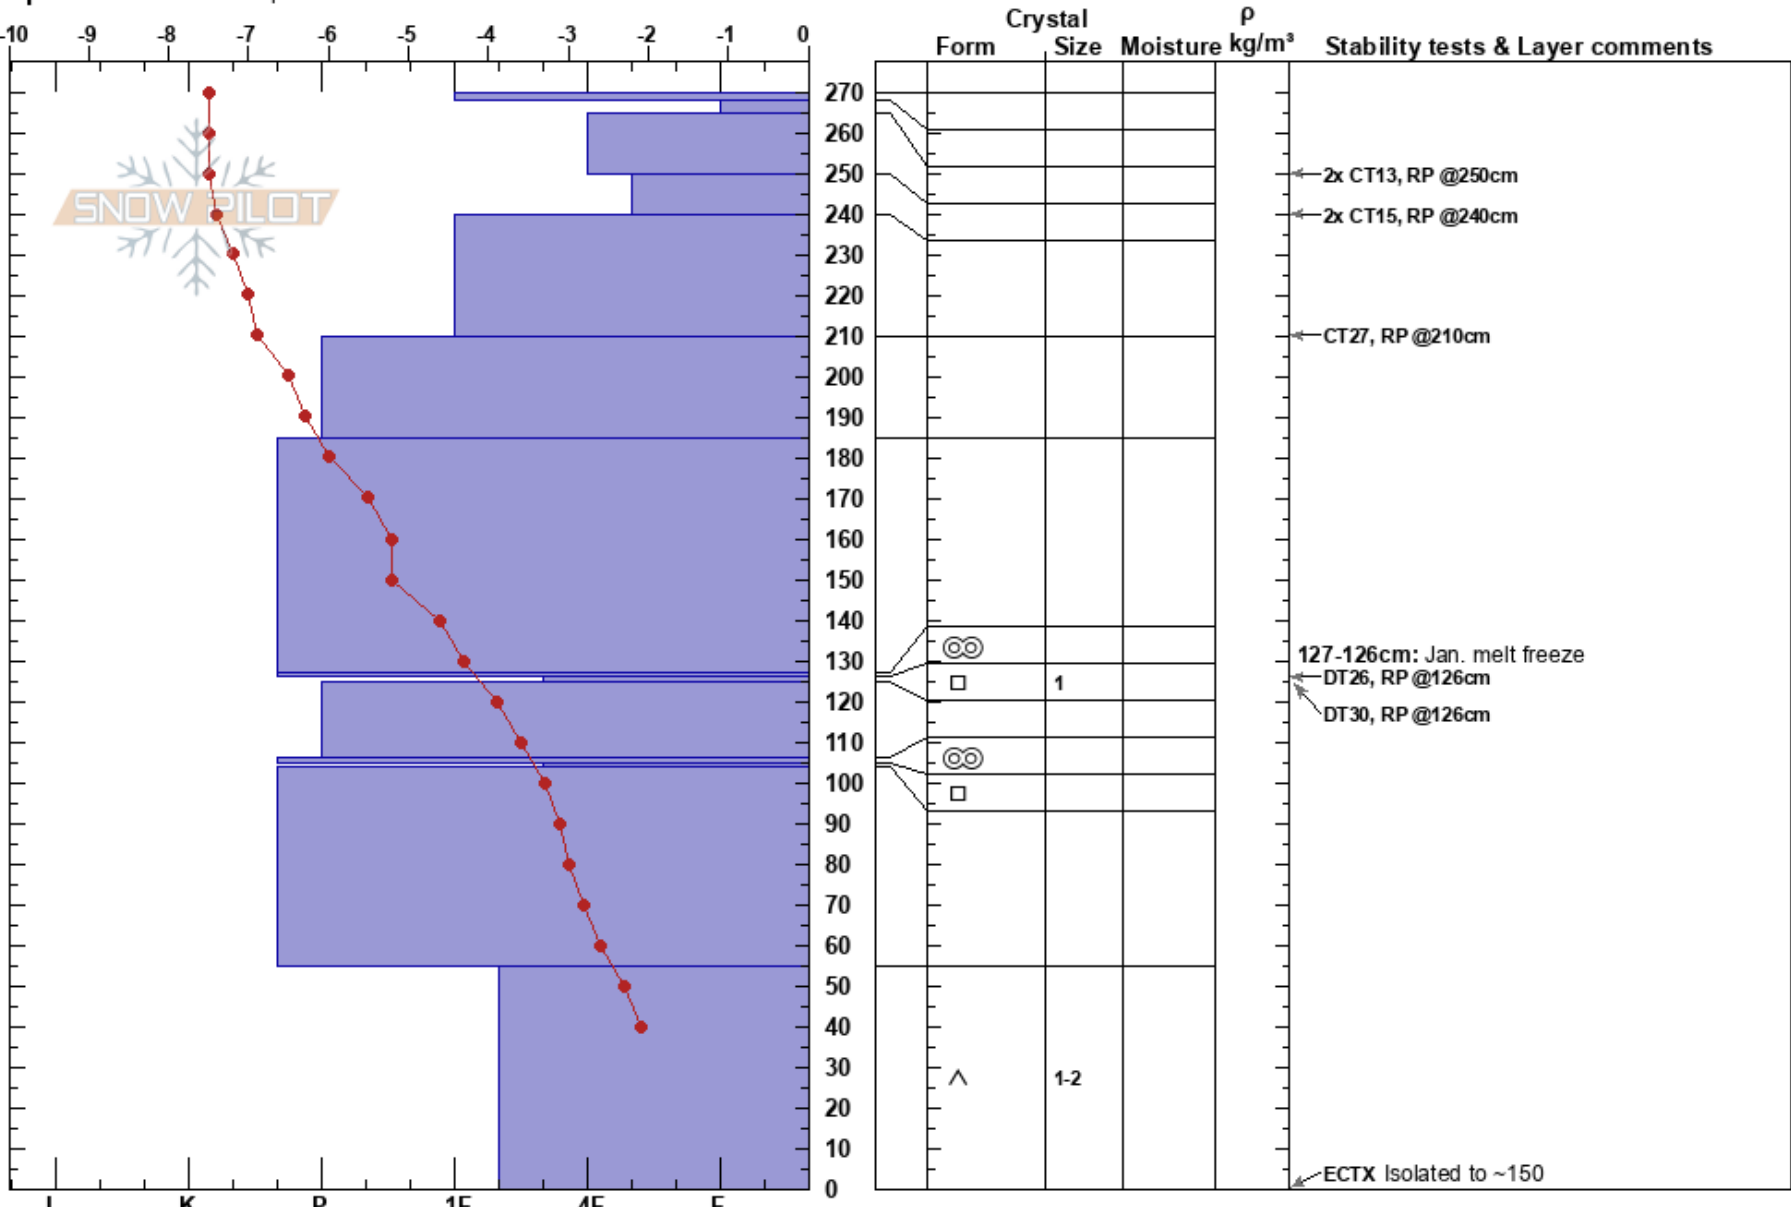

2.18.24 North Core
 Kachina Peaks
 AZ
 Elevation: 11200 ft
 Aspect: N
 Specifics: We skied slope

Tanner Porter
 02/18/2024 - 12:00pm
 Co-ord: 35.34437N, -111.66669E
 Slope Angle: 27°
 Wind Loading: no

Stability: Good HS:270
 Air Temperature: -5°C PF:50
 Sky Cover: CLR PS:20
 Precipitation: NO
 Wind: SE Moderate
 127-126cm: Jan. melt freeze
 126-125cm: Problematic layer