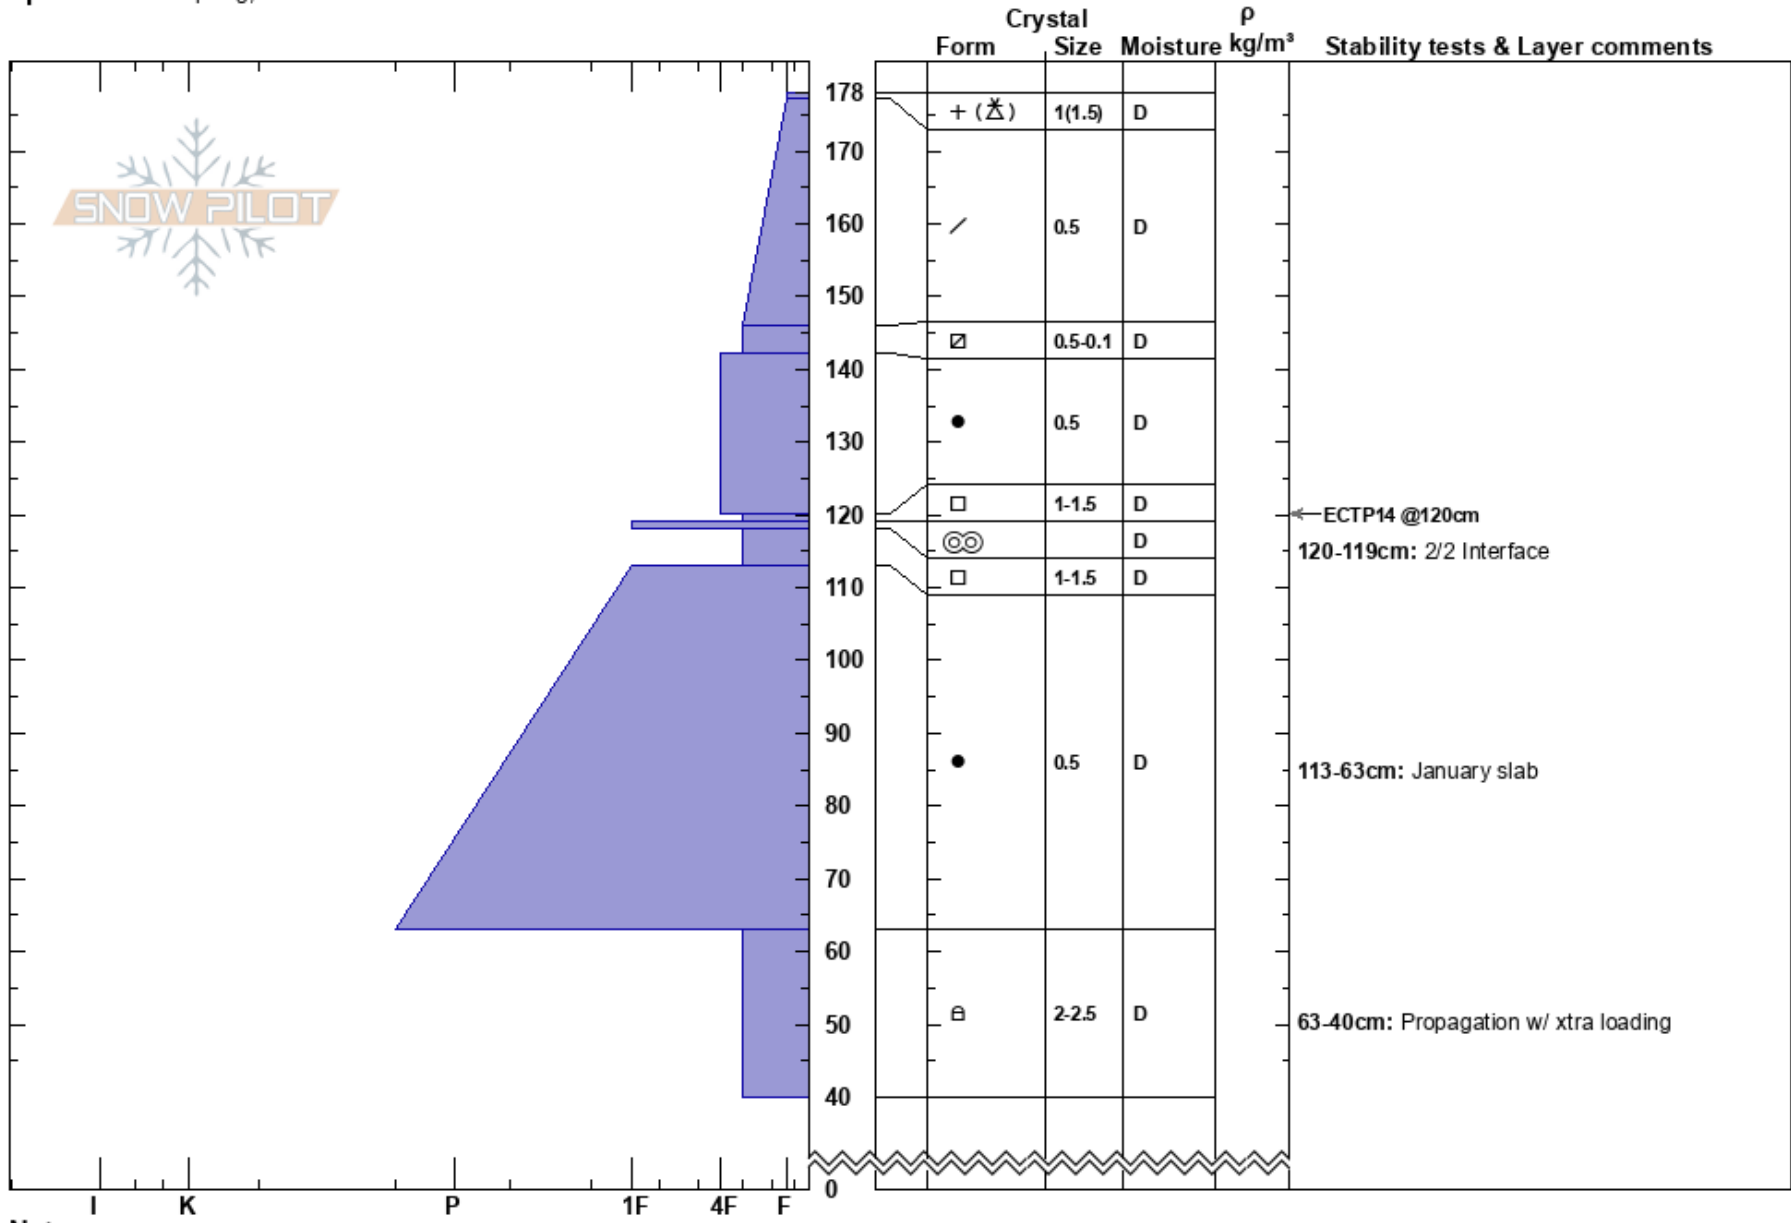

Elkton Knob Descent
 Elk Mountains
 CO
Elevation: 10000 ft
Aspect: 275°
Specifics: Collapsing, localized

Zach Guy
 02/18/2024 - 9:00am
Co-ord: 38.95796N, -107.05557W
Slope Angle: 30°
Wind Loading: no

Stability:
Air Temperature:
Sky Cover: OVC
Precipitation: S1
Wind: W Light Breeze

HS: 178
Layer Notes:
 120-119cm: 2/2 Interface
 120-119cm: Problematic layer
 113-63cm: January slab
 63-40cm: Propagation w/ xtra loading

Notes: