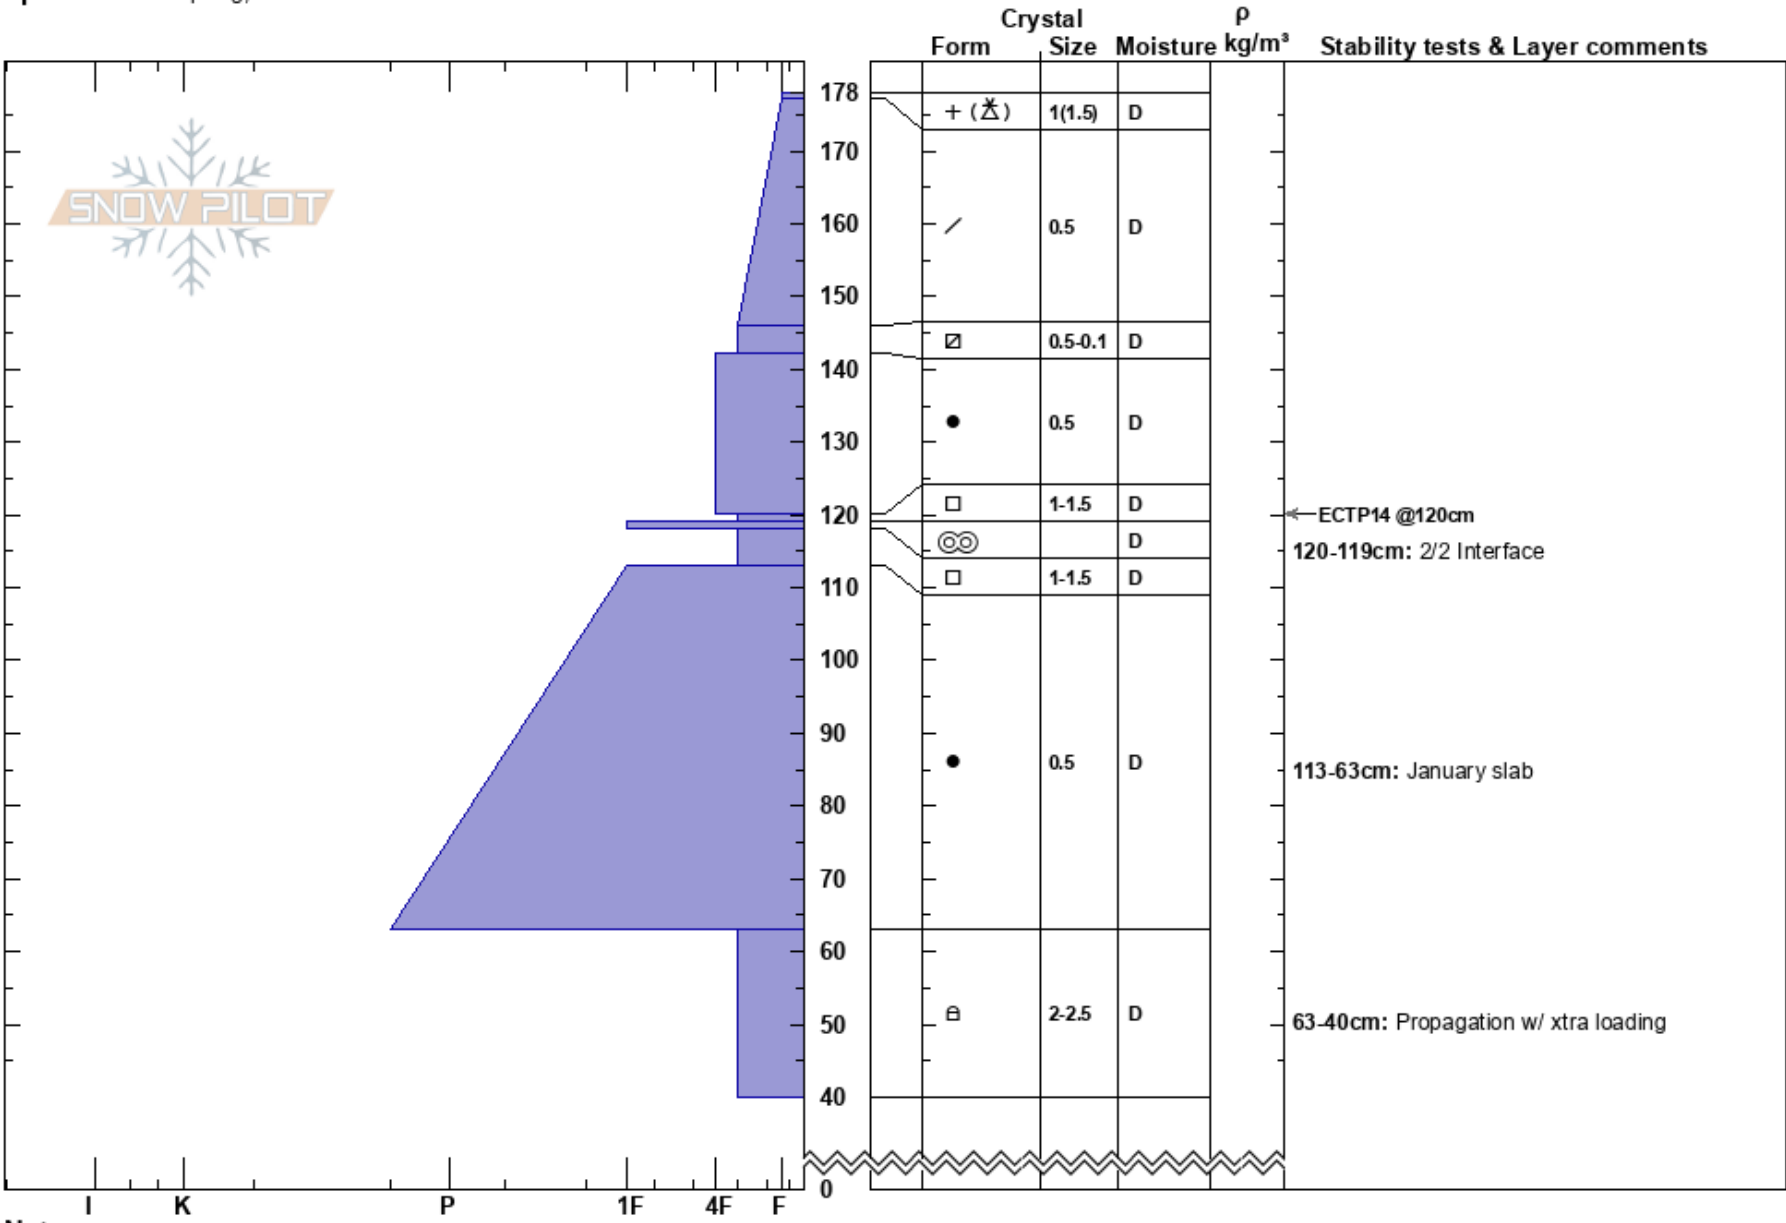

Elkton Knob Descent
 Elk Mountains
 CO
Elevation: 10000 ft
Aspect: 275°
Specifics: Collapsing, localized

Zach Guy
 02/18/2024 - 9:00am
Co-ord: 38.95796N, -107.05557W
Slope Angle: 30°
Wind Loading: no

Stability:
Air Temperature:
Sky Cover: OVC
Precipitation: S1
Wind: W Light Breeze

HS: 178
Layer Notes:
 120-119cm: 2/2 Interface
 120-119cm: Problematic layer
 113-63cm: January slab
 63-40cm: Propagation w/ xtra loading

Notes: