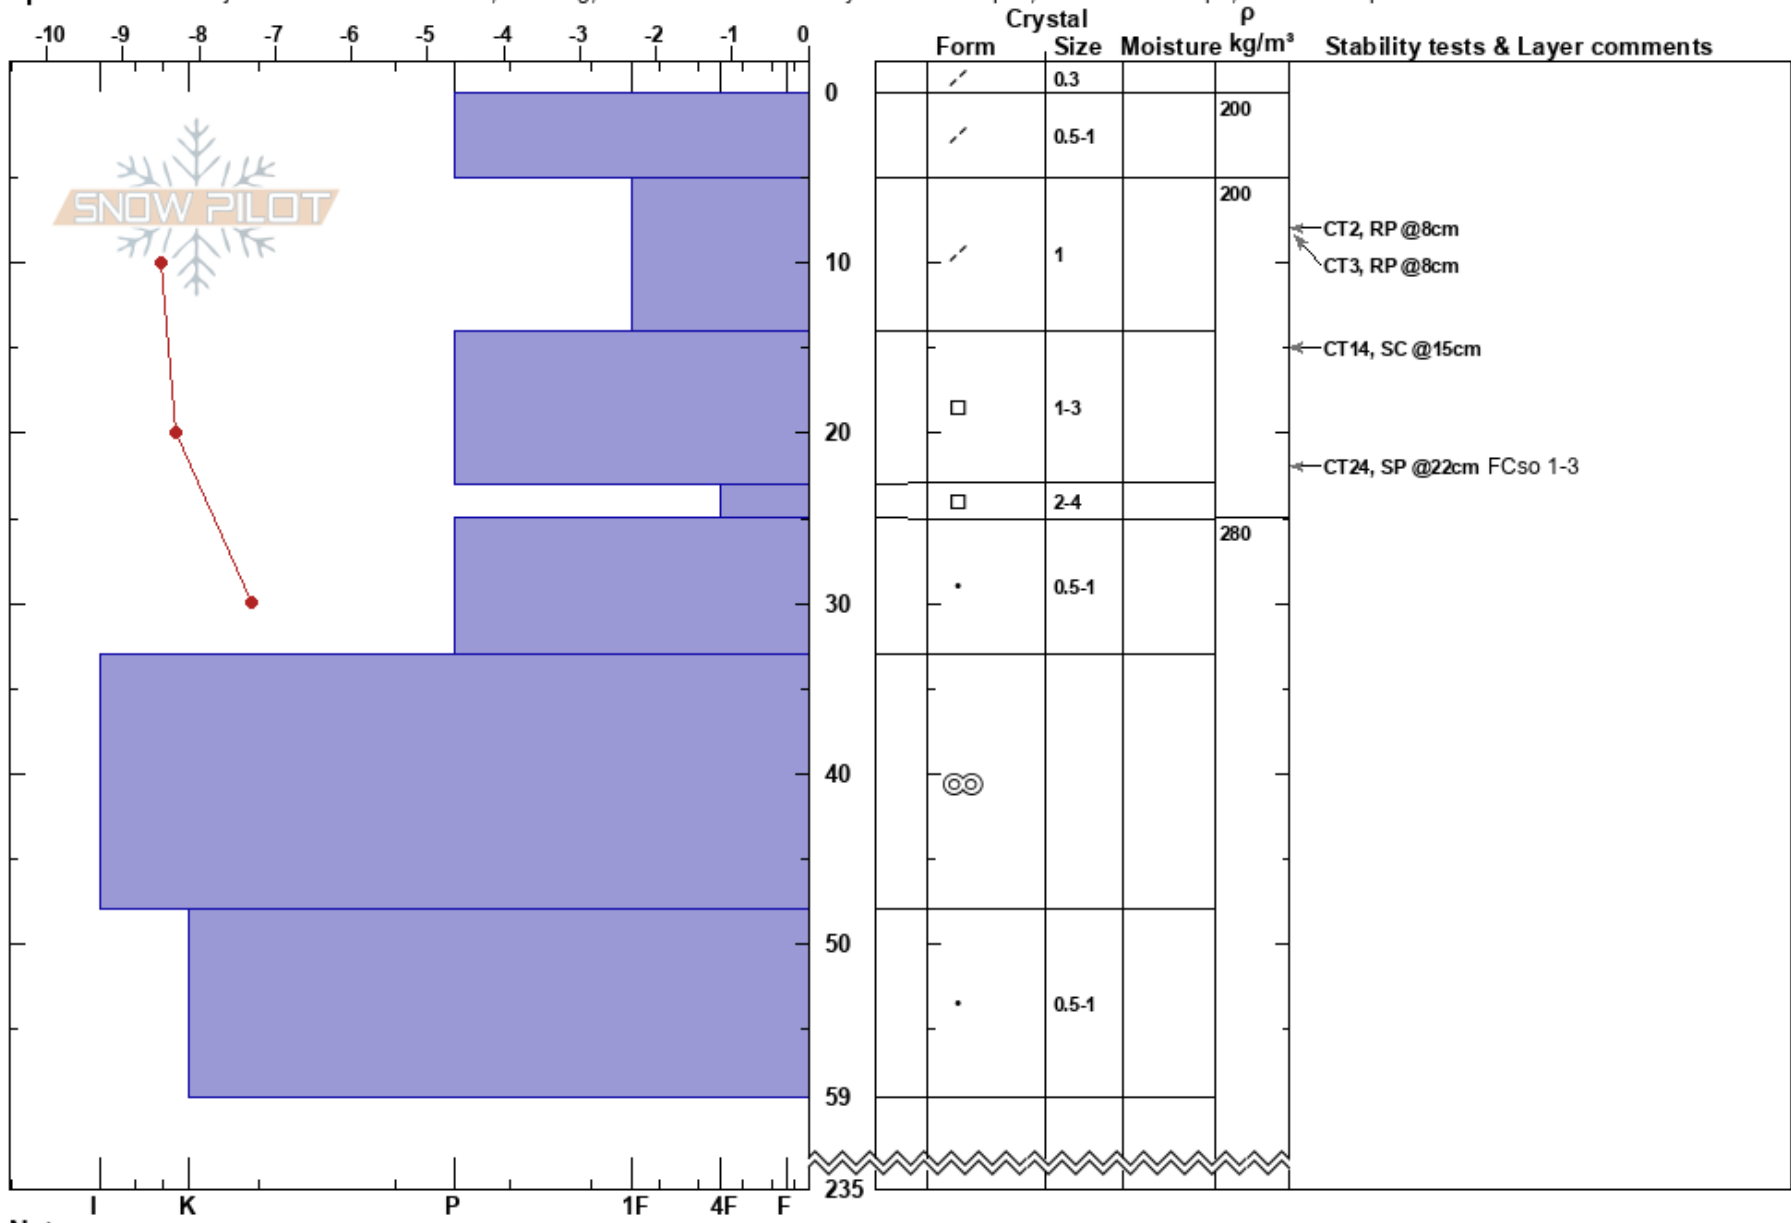

Falcon Glacier SA
 Monashee
 BC
 Elevation: 2223 m
 Aspect: 30°

Ski Patrol
 18/02/2024 - 09:15
 Co-ord: 49.74431N, -118.94273W
 Slope Angle: 35°
 Wind Loading: yes

Stability: Fair
 Air Temperature: -8.5°C
 Sky Cover: OVC
 Precipitation: NO
 Wind: SW Light Breeze

HS:235
 PS: 10 23-25cm: Problematic layer

Specifics: Pit is adjacent to avalanche: crown; Cracking; Recent avalanche activity on similar slopes; Ski tracks on slope; We skied slope

Notes: Avalanche fracture profile from an SA back of Falcon in last 24h, also observe a settlement crack spanning an estimated distance of 1100m.