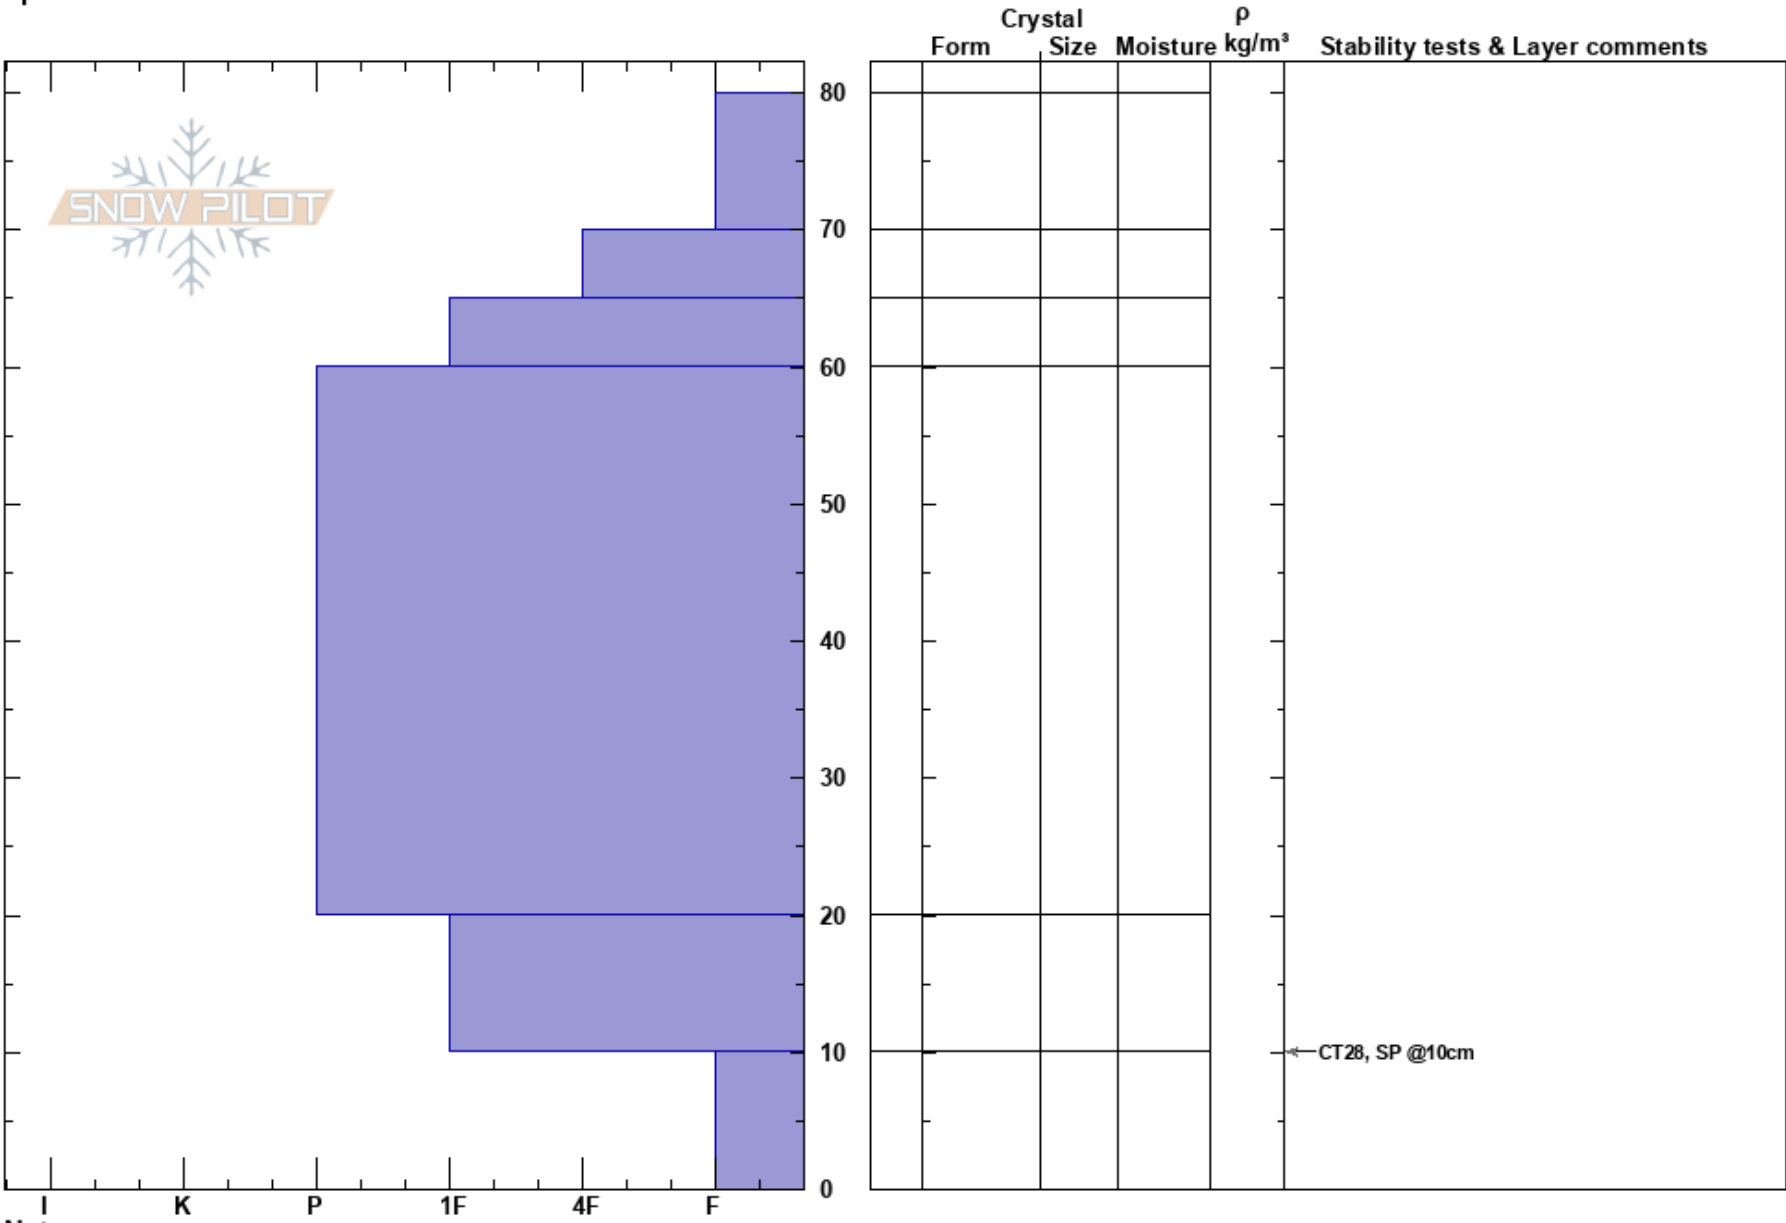

Trail Slide  
 Park Range  
 CO  
 Elevation: 10500 ft  
 Aspect: N  
 Specifics:

Michael Weisberg  
 02/18/2024 - 1:00am  
 Co-ord: 39.70458N, -105.69844W  
 Slope Angle: 35°  
 Wind Loading:

Stability: **HS:80**  
 Air Temperature: 0°C  
 Sky Cover: BKN  
 Precipitation: NO  
 Wind: Moderate

Layer Notes:  
 10-0cm: Problematic layer

Notes: