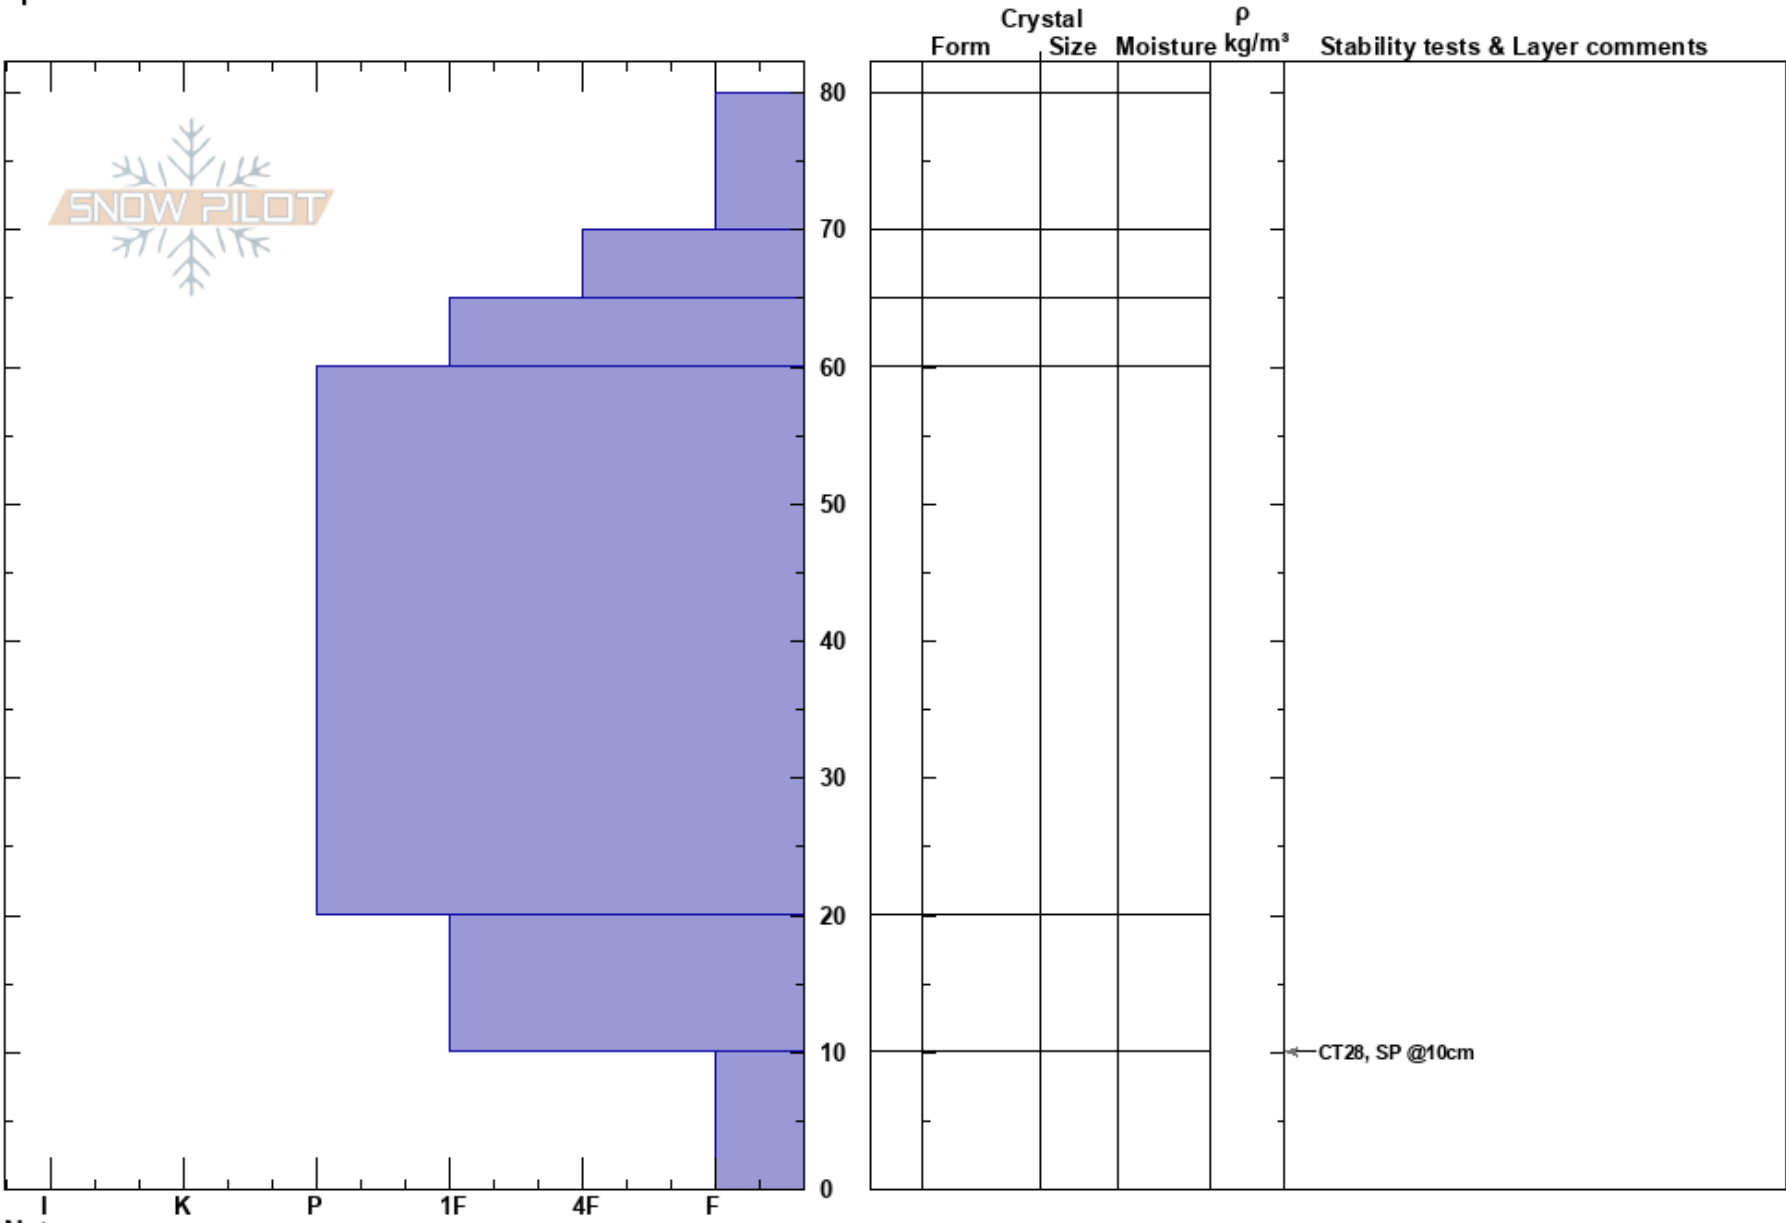

Trail Slide
 Park Range
 CO
 Elevation: 10500 ft
 Aspect: N
 Specifics:

Michael Weisberg
 02/18/2024 - 1:00am
 Co-ord: 39.70458N, -105.69844W
 Slope Angle: 35°
 Wind Loading:

Stability: **HS:80**
 Air Temperature: 0°C
 Sky Cover: BKN
 Precipitation: NO
 Wind: Moderate

Layer Notes:
 10-0cm: Problematic layer

Notes: