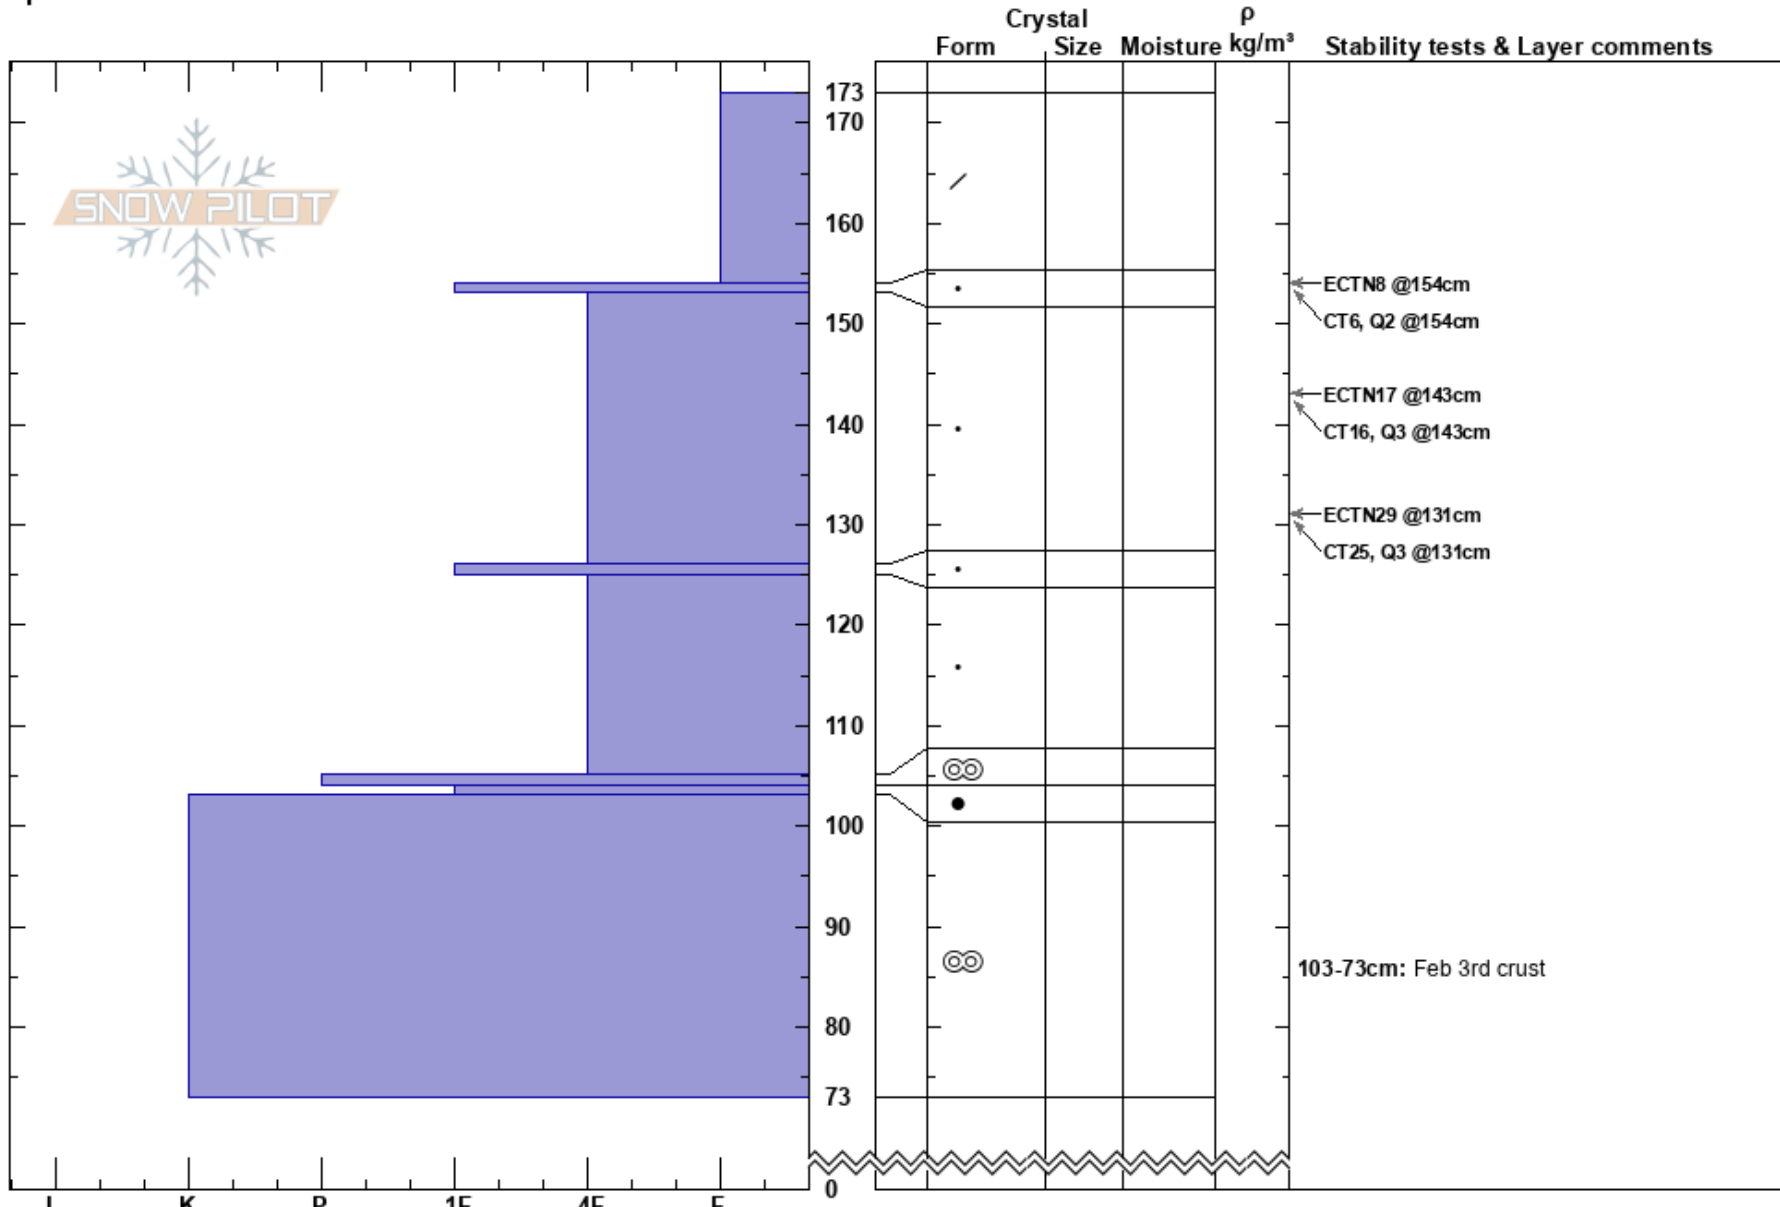

Earls of Selkirk Pow
 Selkirk Mtns
 ID
 Elevation: 6350 ft
 Aspect: E
 Specifics:

Sage Guerber
 02/18/2024 - 11:36am
 Co-ord: 48.37977N, -116.63605W
 Slope Angle: 15°
 Wind Loading:

Stability:
 Air Temperature: 22.5°F
 Sky Cover: OVC
 Precipitation: S-1
 Wind: SW Light Breeze

HS:173
 Layer Notes:
 154-153cm: Problematic layer
 103-73cm: Feb 3rd crust

Notes: