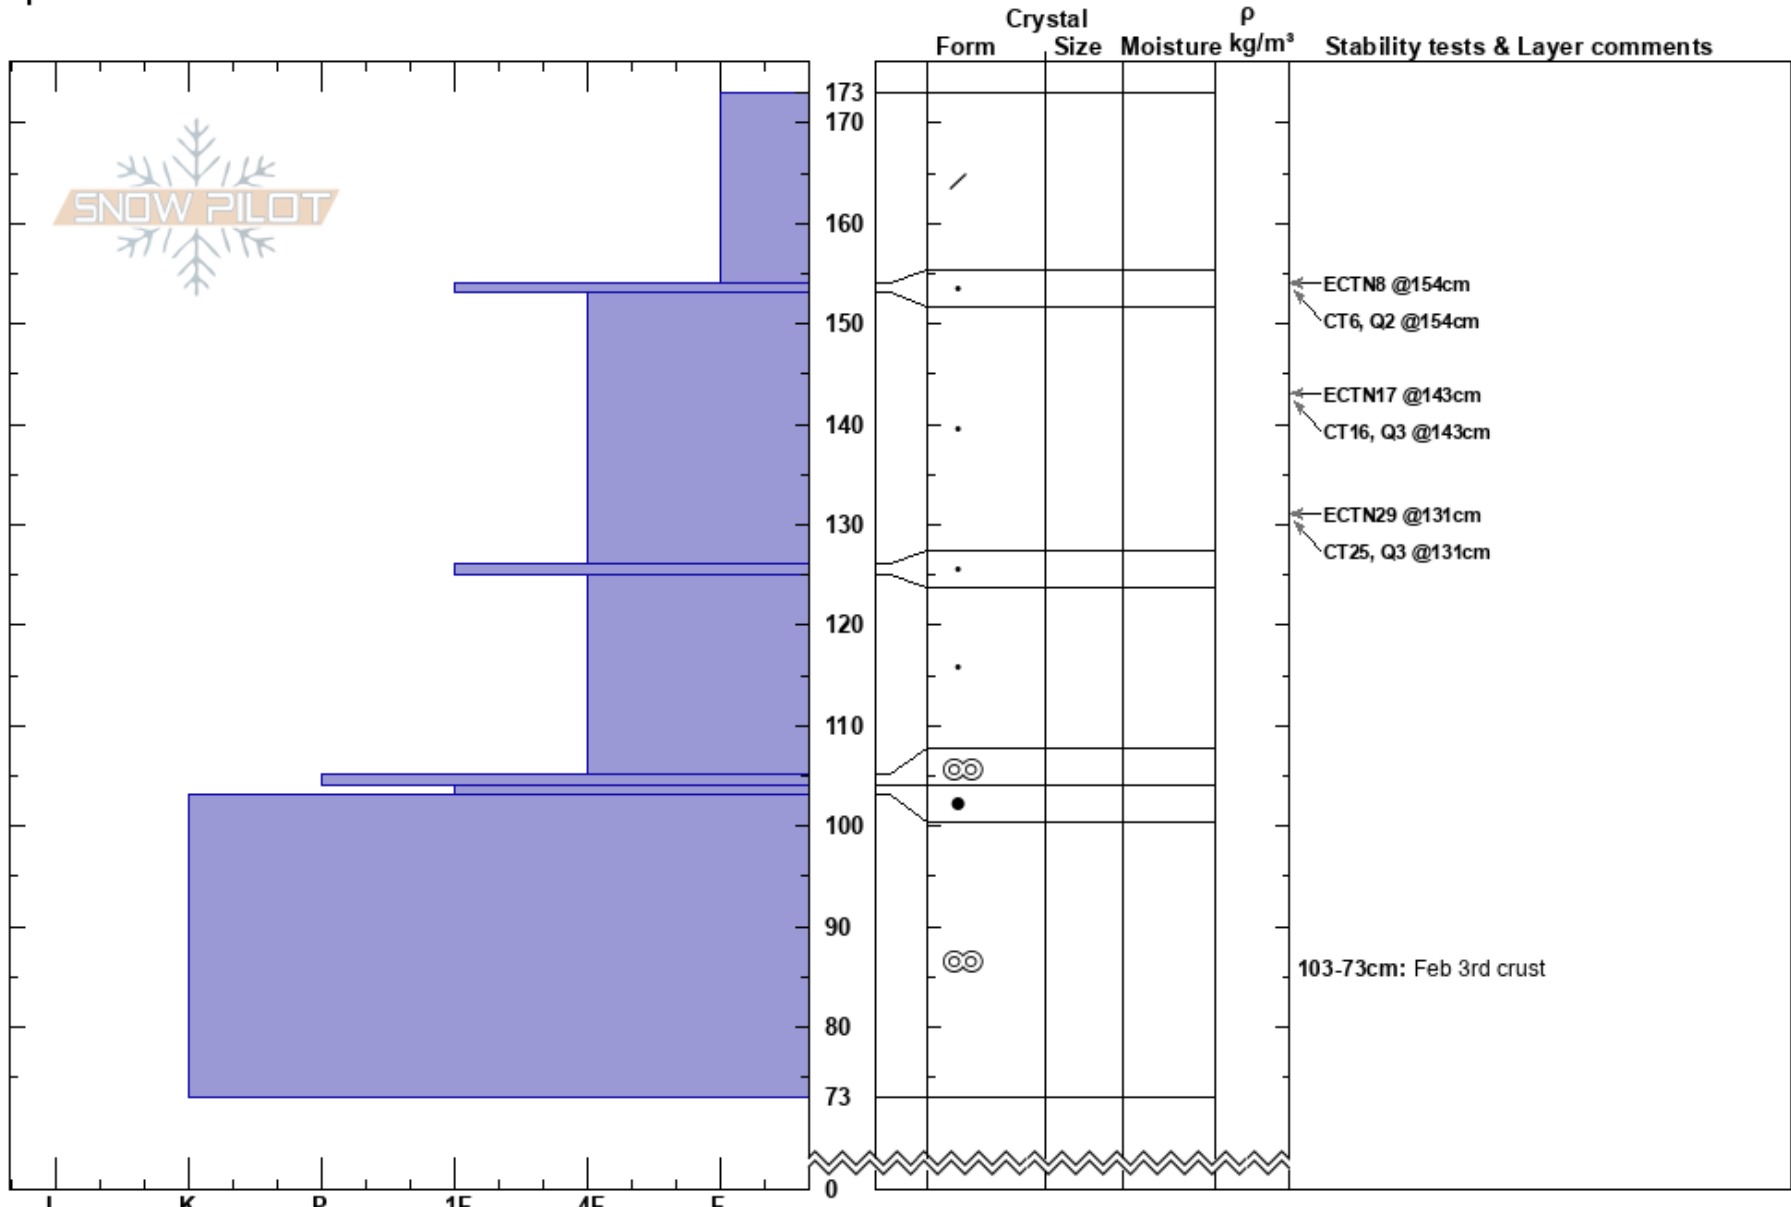

Earls of Selkirk Pow  
 Selkirk Mtns  
 ID  
 Elevation: 6350 ft  
 Aspect: E  
 Specifics:

Sage Guerber  
 02/18/2024 - 11:36am  
 Co-ord: 48.37977N, -116.63605W  
 Slope Angle: 15°  
 Wind Loading:

Stability:  
 Air Temperature: 22.5°F  
 Sky Cover: OVC  
 Precipitation: S-1  
 Wind: SW Light Breeze

HS:173  
 Layer Notes:  
 154-153cm: Problematic layer  
 103-73cm: Feb 3rd crust

Notes: