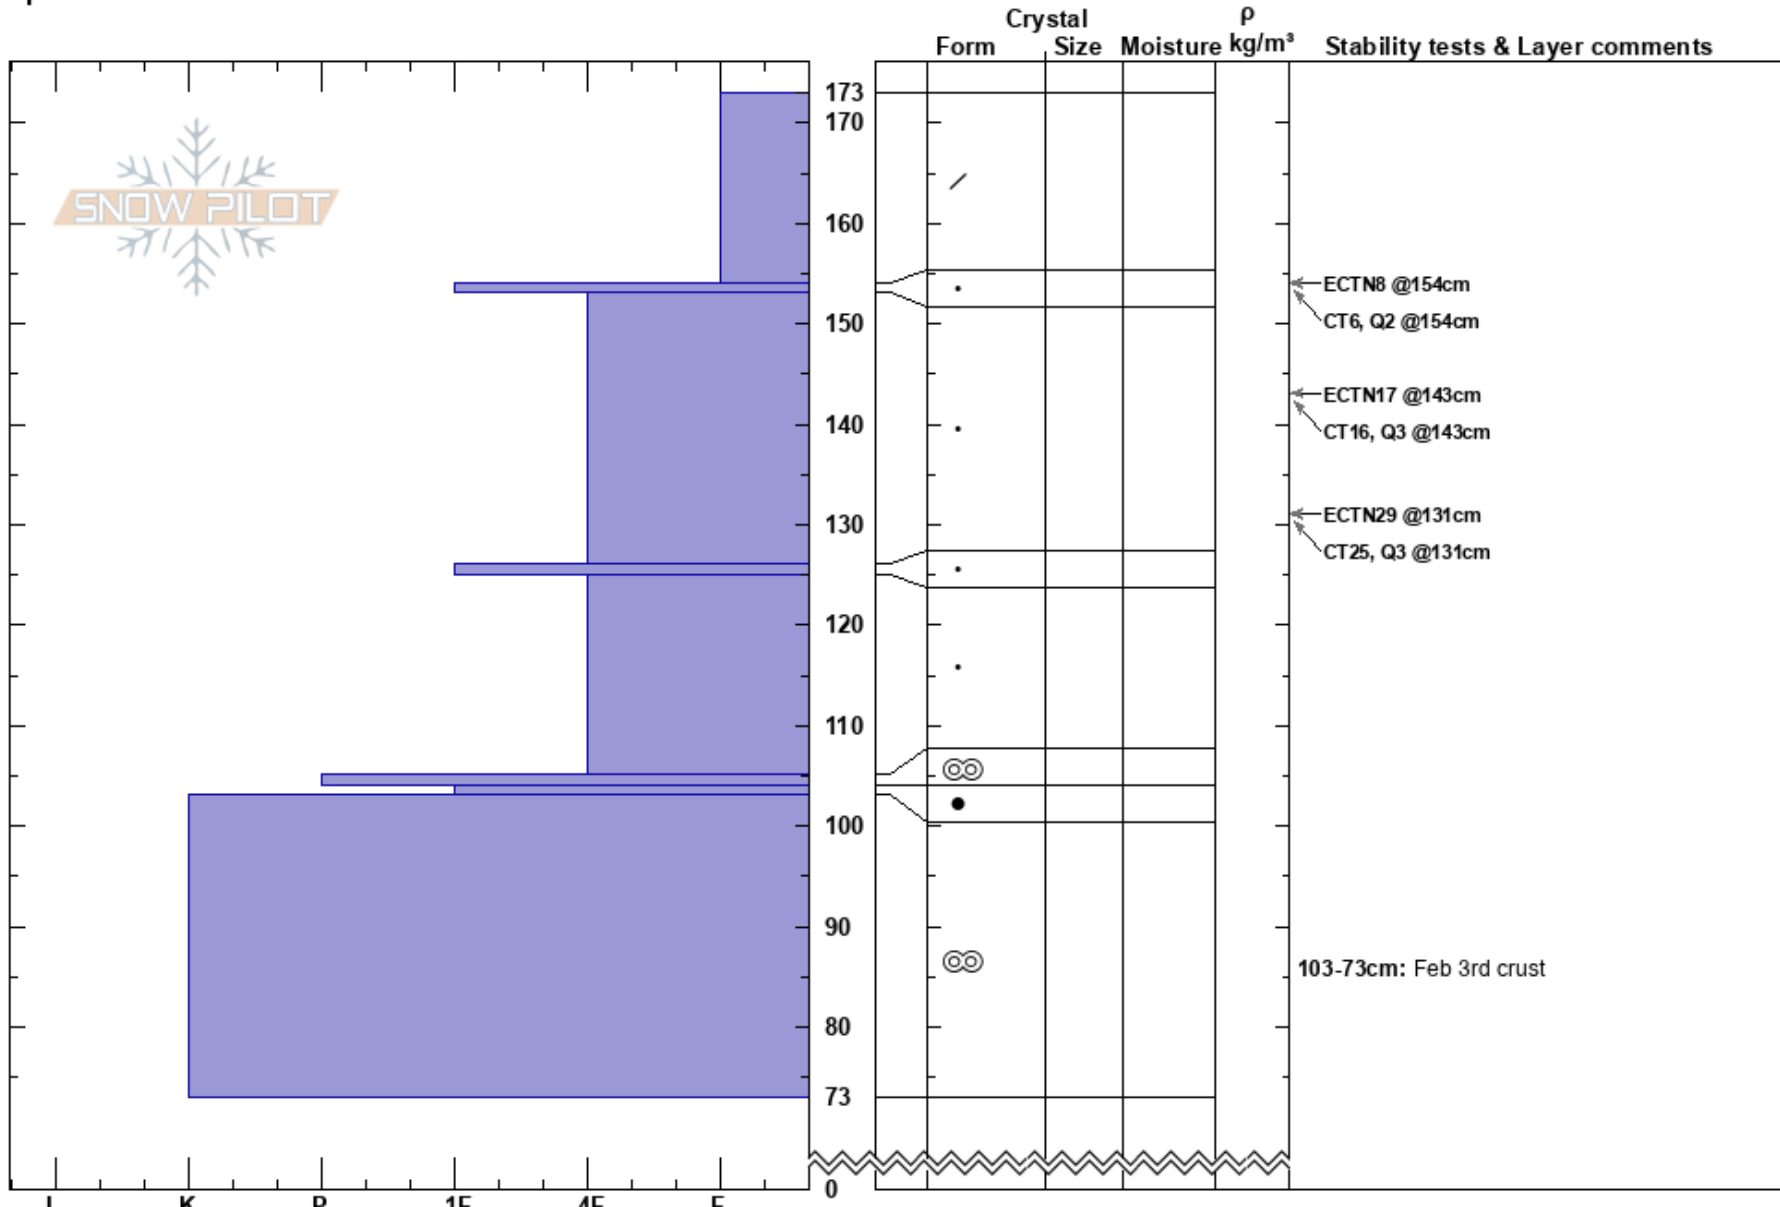

Earls of Selkirk Pow  
 Selkirk Mtns  
 ID  
 Elevation: 6350 ft  
 Aspect: E  
 Specifics:

Sage Guerber  
 02/18/2024 - 11:36am  
 Co-ord: 48.37977N, -116.63605W  
 Slope Angle: 15°  
 Wind Loading:

Stability:  
 Air Temperature: 22.5°F  
 Sky Cover: OVC  
 Precipitation: S-1  
 Wind: SW Light Breeze

HS:173  
 Layer Notes:  
 154-153cm: Problematic layer  
 103-73cm: Feb 3rd crust

Notes: