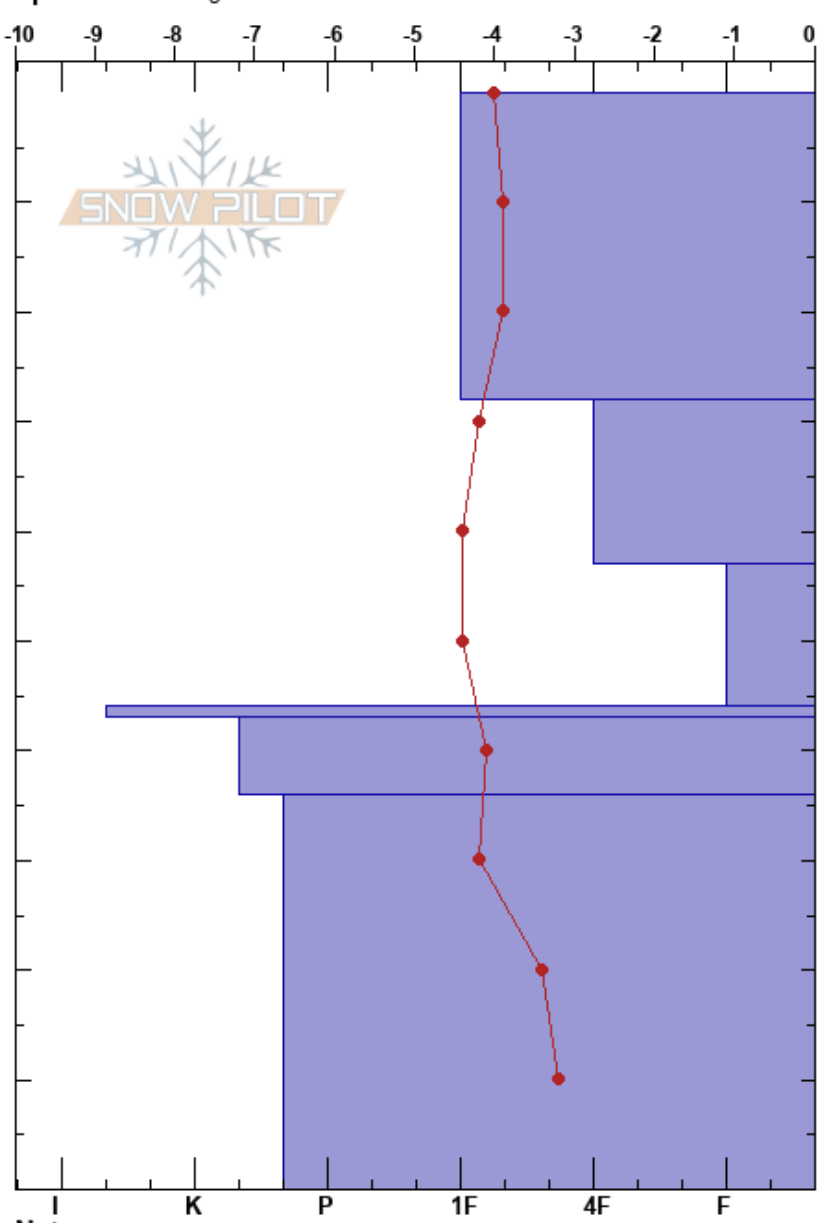

Illviðrishnjúkur 14
 Tröllaskagi
 Iceland
 Elevation: 600 m
 Aspect: 160°
 Specifics: Pit dug in a Ski Area

Gestur Hansson
 31/01/2018 - 09:00
 Co-ord: 66.12765N, -18.99813W
 Slope Angle: 22°
 Wind Loading:

Stability:
 Air Temperature: -4.3°C
 Sky Cover: OVC
 Precipitation: S2
 Wind: NW Moderate

HS:100
 PF:40 43-56cm:Problematic layer

Form	Crystal		Moisture	ρ kg/m³	Stability tests & Layer comments
	Size				
/	25				
/					
+	3.5				← CTV, SP @45cm
■					
⊙⊙					
⊗					