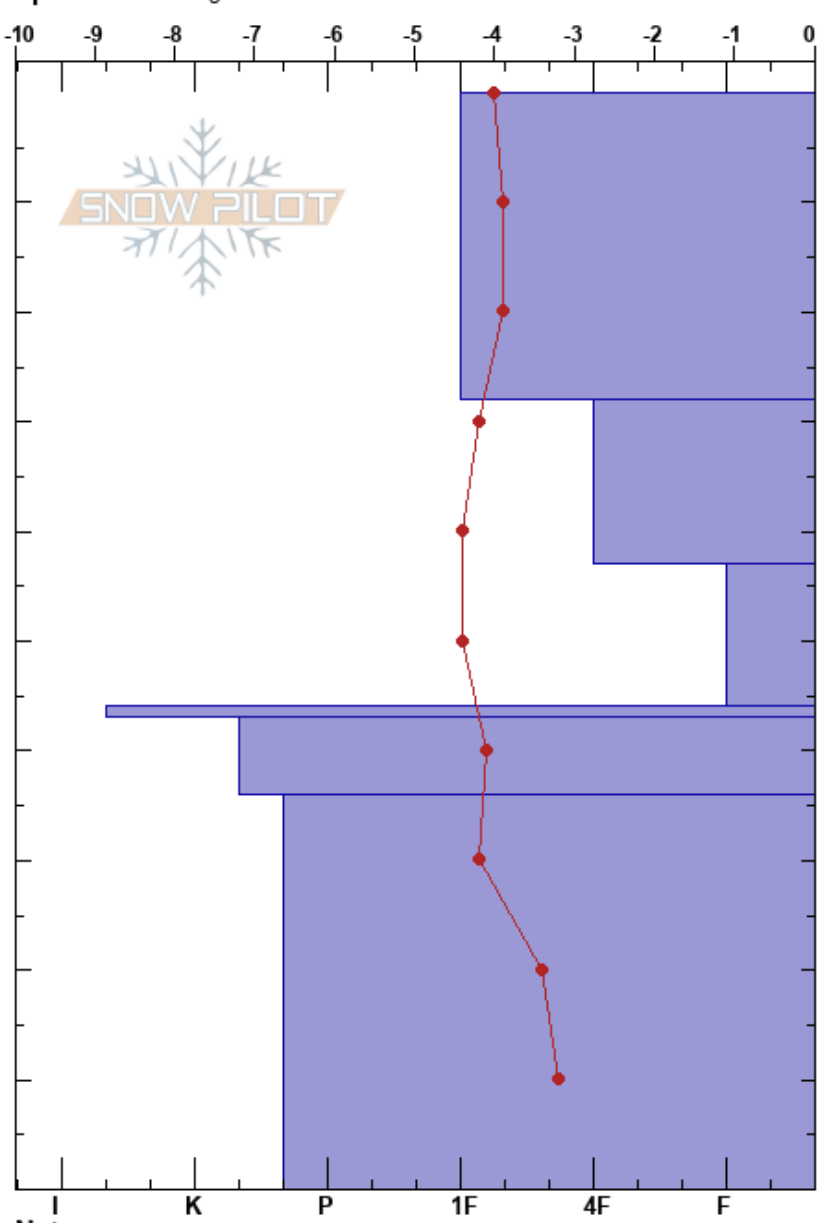

Illviðrishnjúkur 14  
 Tröllaskagi  
 Iceland  
 Elevation: 600 m  
 Aspect: 160°  
 Specifics: Pit dug in a Ski Area

Gestur Hansson  
 31/01/2018 - 09:00  
 Co-ord: 66.12765N, -18.99813W  
 Slope Angle: 22°  
 Wind Loading:

Stability:  
 Air Temperature: -4.3°C  
 Sky Cover: OVC  
 Precipitation: S2  
 Wind: NW Moderate

HS:100  
 PF:40 43-56cm:Problematic layer

Depth (cm)	Crystal		Moisture	ρ kg/m³	Stability tests & Layer comments
	Form	Size			
0 - 28	/	2.5			
28 - 43	/				
43 - 56	+	3.5			← CTV, SP @45cm
56 - 60	■				
60 - 63	⊙⊙				
63 - 100	⊗				