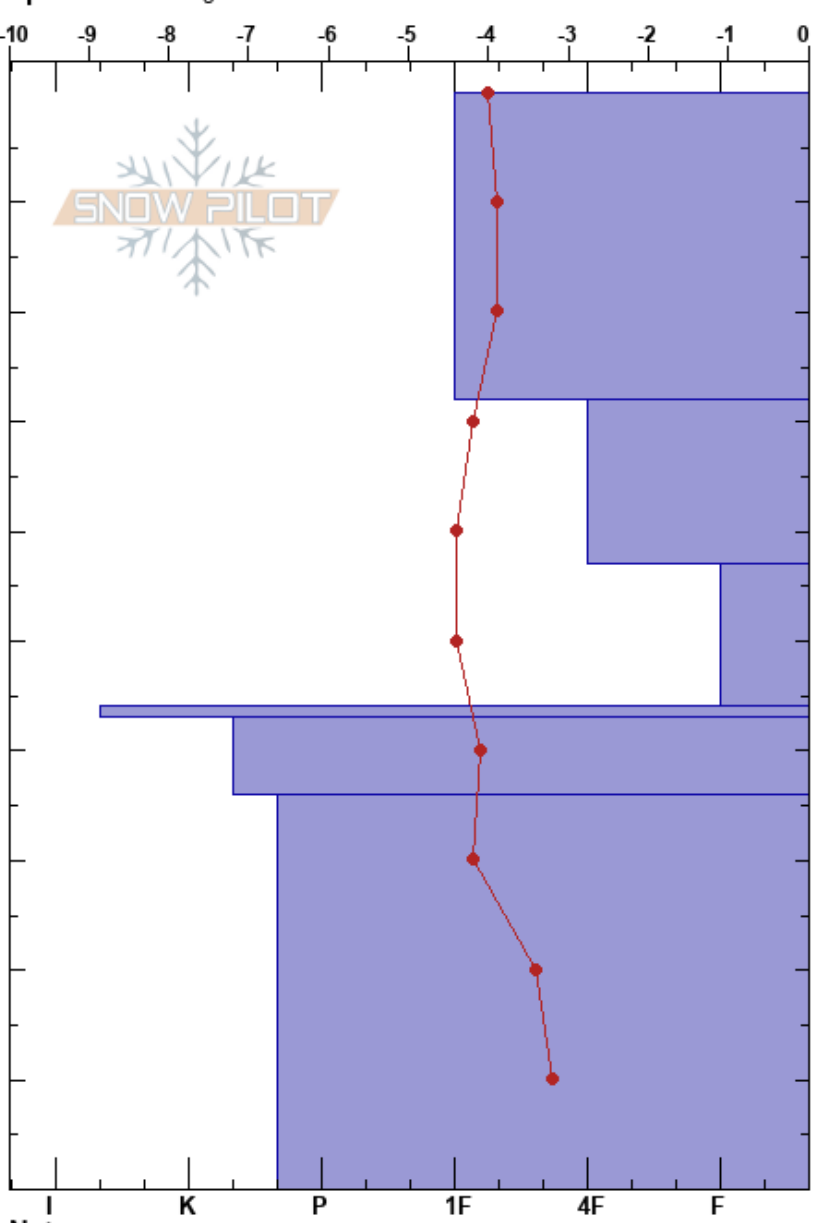

Illviðrishnjúkur 14
 Tröllaskagi
 Iceland
 Elevation: 600 m
 Aspect: 160°
 Specifics: Pit dug in a Ski Area

Gestur Hansson
 31/01/2018 - 09:00
 Co-ord: 66.12765N, -18.99813W
 Slope Angle: 22°
 Wind Loading:

Stability: HS:100
 Air Temperature: -4.3°C PF:40 43-56cm:Problematic layer
 Sky Cover: OVC
 Precipitation: S2
 Wind: NW Moderate

Depth (cm)	Crystal		Moisture	ρ kg/m ³	Stability tests & Layer comments
	Form	Size			
0 - 30	/	2.5			
30 - 45	/				
45 - 55	+	3.5			← CTV, SP @45cm
55 - 60	■				
60 - 65	⊙⊙				
65 - 100	⊗				