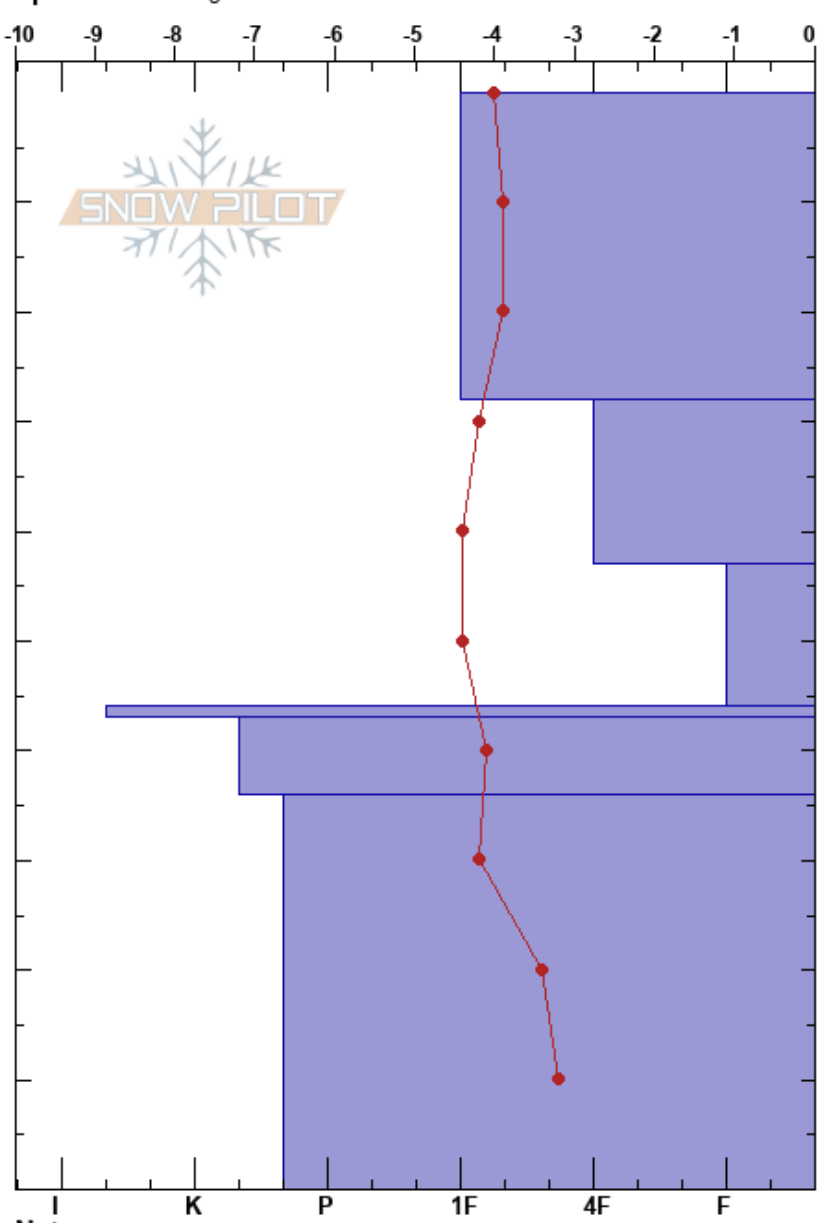

Illviðrishnjúkur 14  
 Tröllaskagi  
 Iceland  
 Elevation: 600 m  
 Aspect: 160°  
 Specifics: Pit dug in a Ski Area

Gestur Hansson  
 31/01/2018 - 09:00  
 Co-ord: 66.12765N, -18.99813W  
 Slope Angle: 22°  
 Wind Loading:

Stability:  
 Air Temperature: -4.3°C  
 Sky Cover: OVC  
 Precipitation: S2  
 Wind: NW Moderate

HS:100  
 PF:40 43-56cm:Problematic layer

Form	Crystal		Moisture	$\rho$ kg/m <sup>3</sup>	Stability tests & Layer comments
	Size				
/	25				
/					
+	3.5				← CTV, SP @45cm
■					
⊙⊙					
⊗					