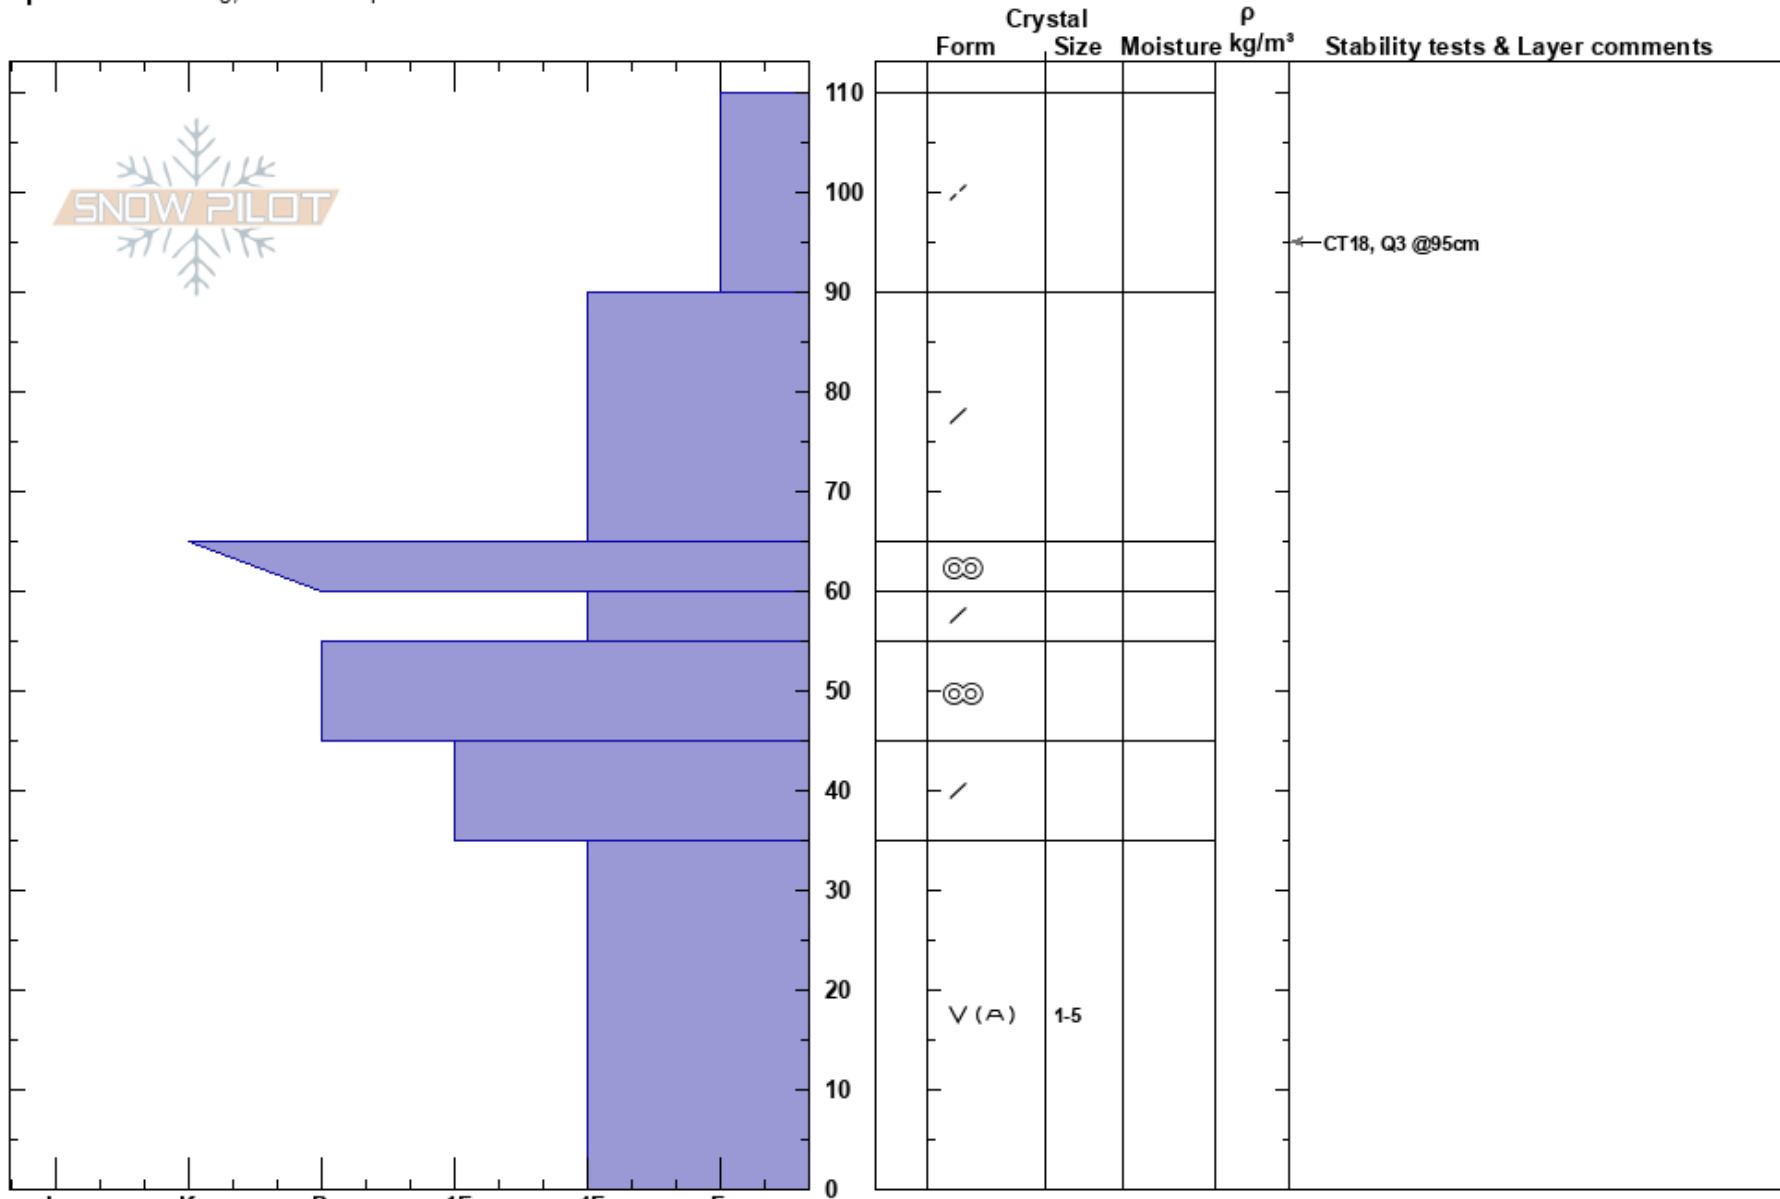

PS: 16 35-0cm: Problematic layer

CA

Co-ord: 38.07683N, -119.26437W

Sky Cover: OVC

Elevation: 3215 m

Slope Angle: 17°

Precipitation: S2

Aspect: E

Wind Loading: yes

Wind: SW Moderate

Specifics: Cracking; We skied slope

← CT18, Q3 @95cm

Notes: High variability in snowpack and depth hoar. Although significant DH was found where we dug our pit, it appeared to be healing when we dug to ground near by.