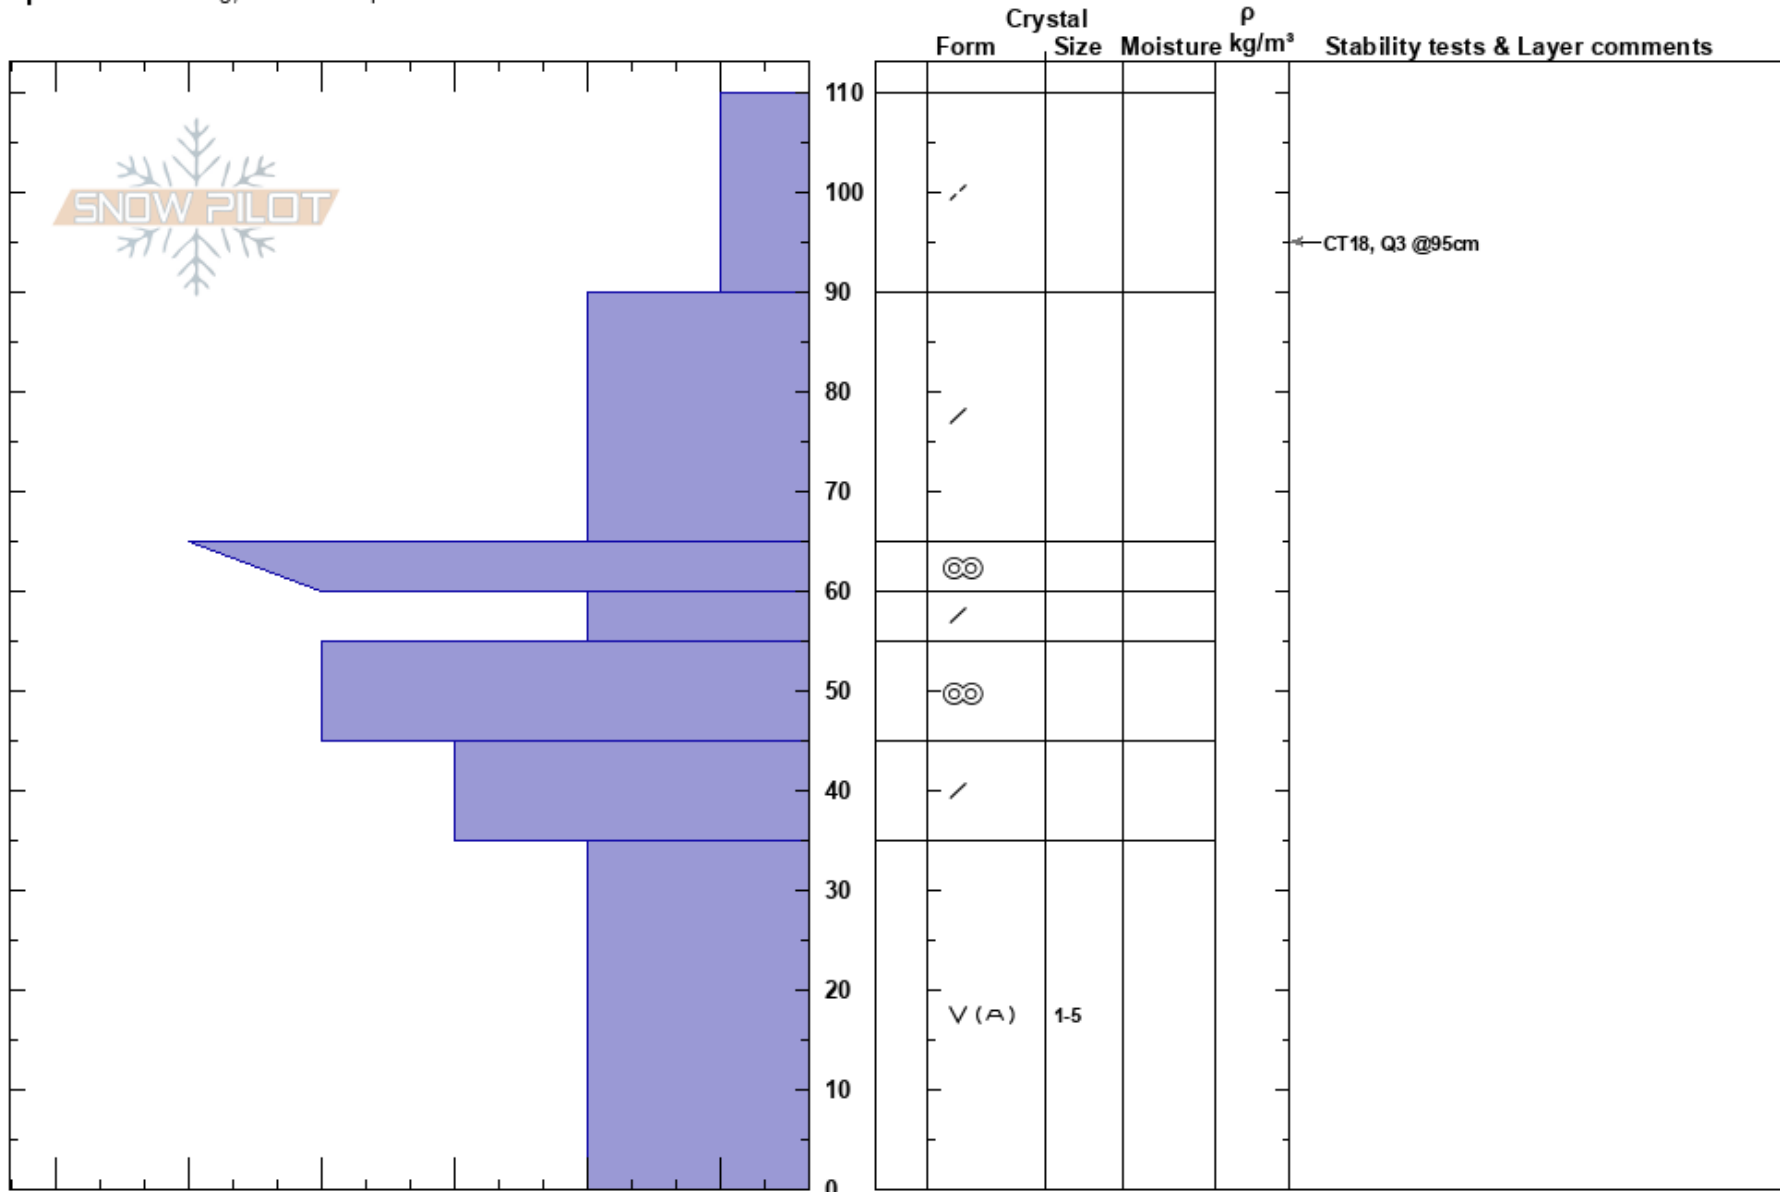

PS: 16 35-0cm: Problematic layer

CA

Co-ord: 38.07683N, -119.26437W

Sky Cover: OVC

Elevation: 3215 m

Slope Angle: 17°

Precipitation: S2

Aspect: E

Wind Loading: yes

Wind: SW Moderate

Specifics: Cracking; We skied slope

← CT18, Q3 @95cm

Notes: High variability in snowpack and depth hoar. Although significant DH was found where we dug our pit, it appeared to be healing when we dug to ground near by.