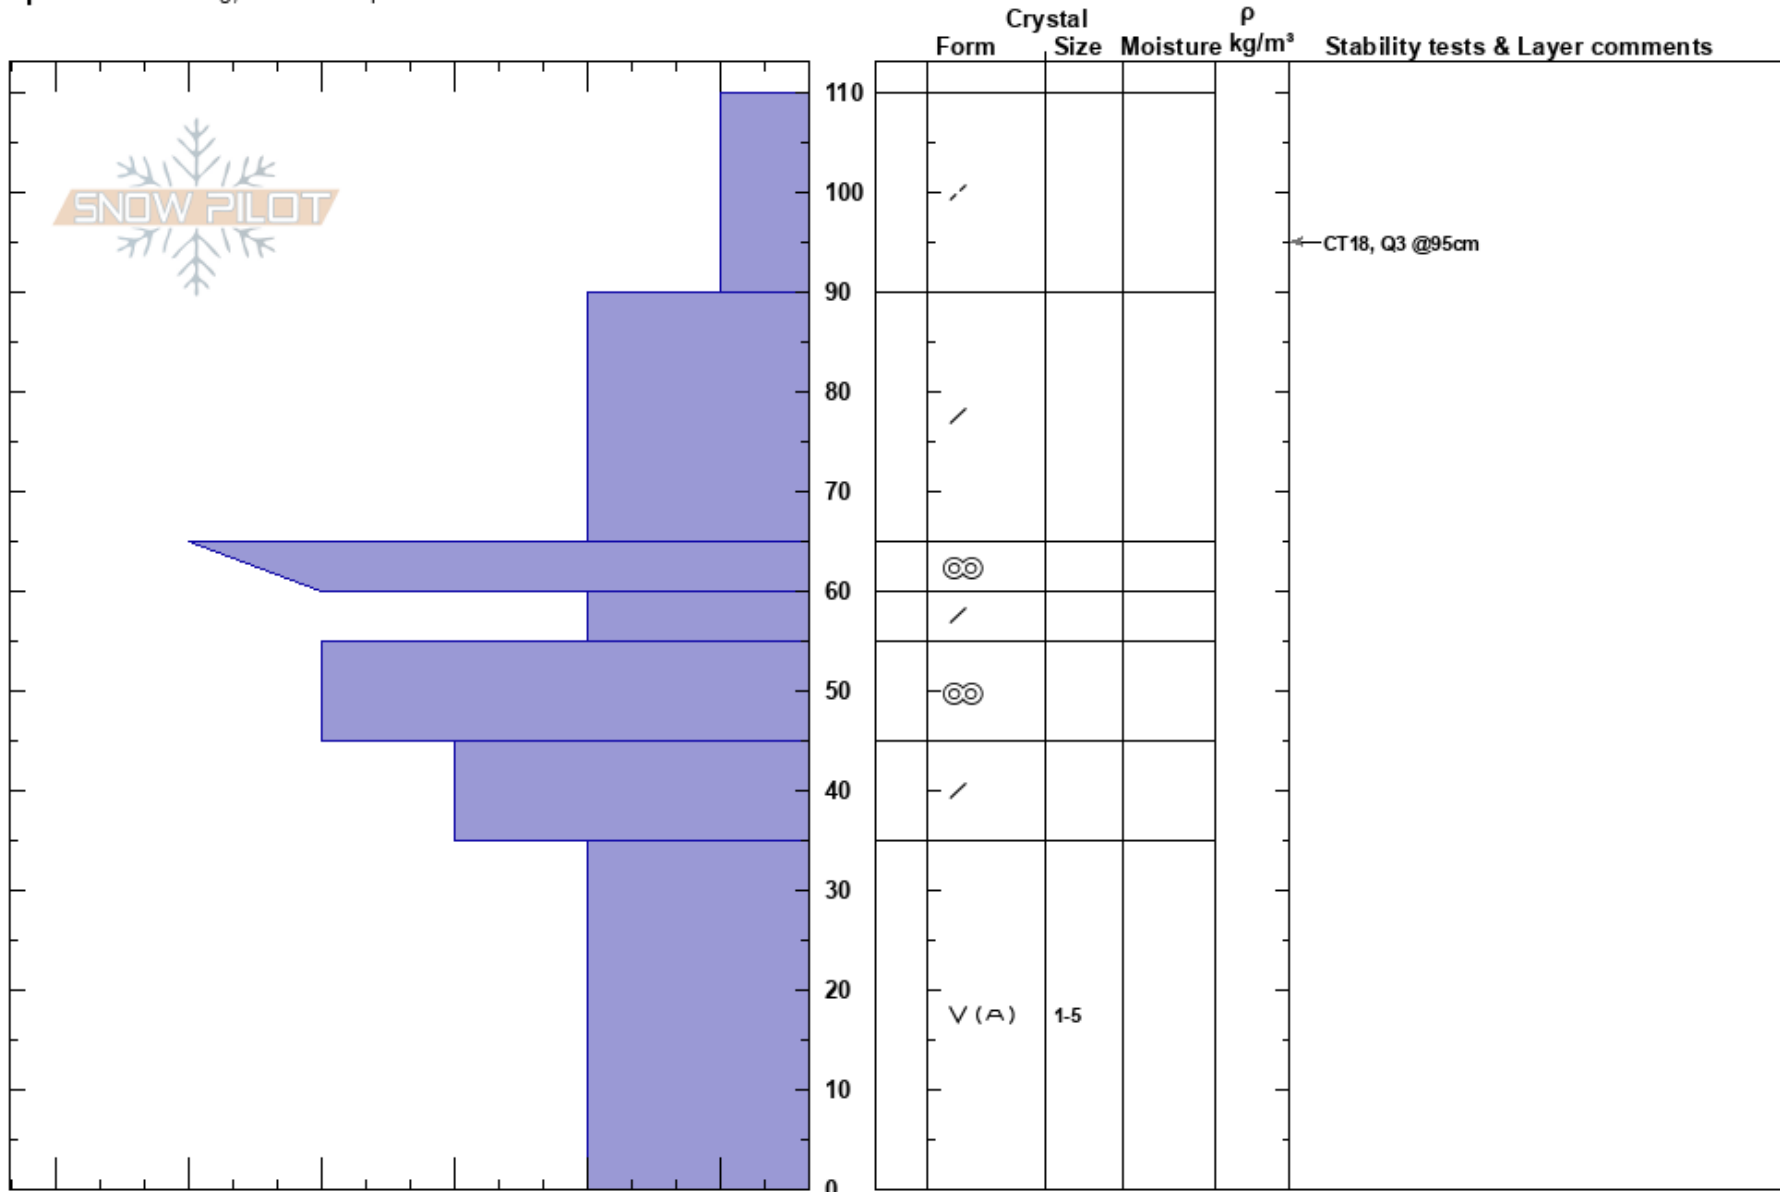

PS: 16 35-0cm: Problematic layer

CA

Co-ord: 38.07683N, -119.26437W

Sky Cover: OVC

Elevation: 3215 m

Slope Angle: 17°

Precipitation: S2

Aspect: E

Wind Loading: yes

Wind: SW Moderate

Specifics: Cracking; We skied slope

Notes: High variability in snowpack and depth hoar. Although significant DH was found where we dug our pit, it appeared to be healing when we dug to ground near by.