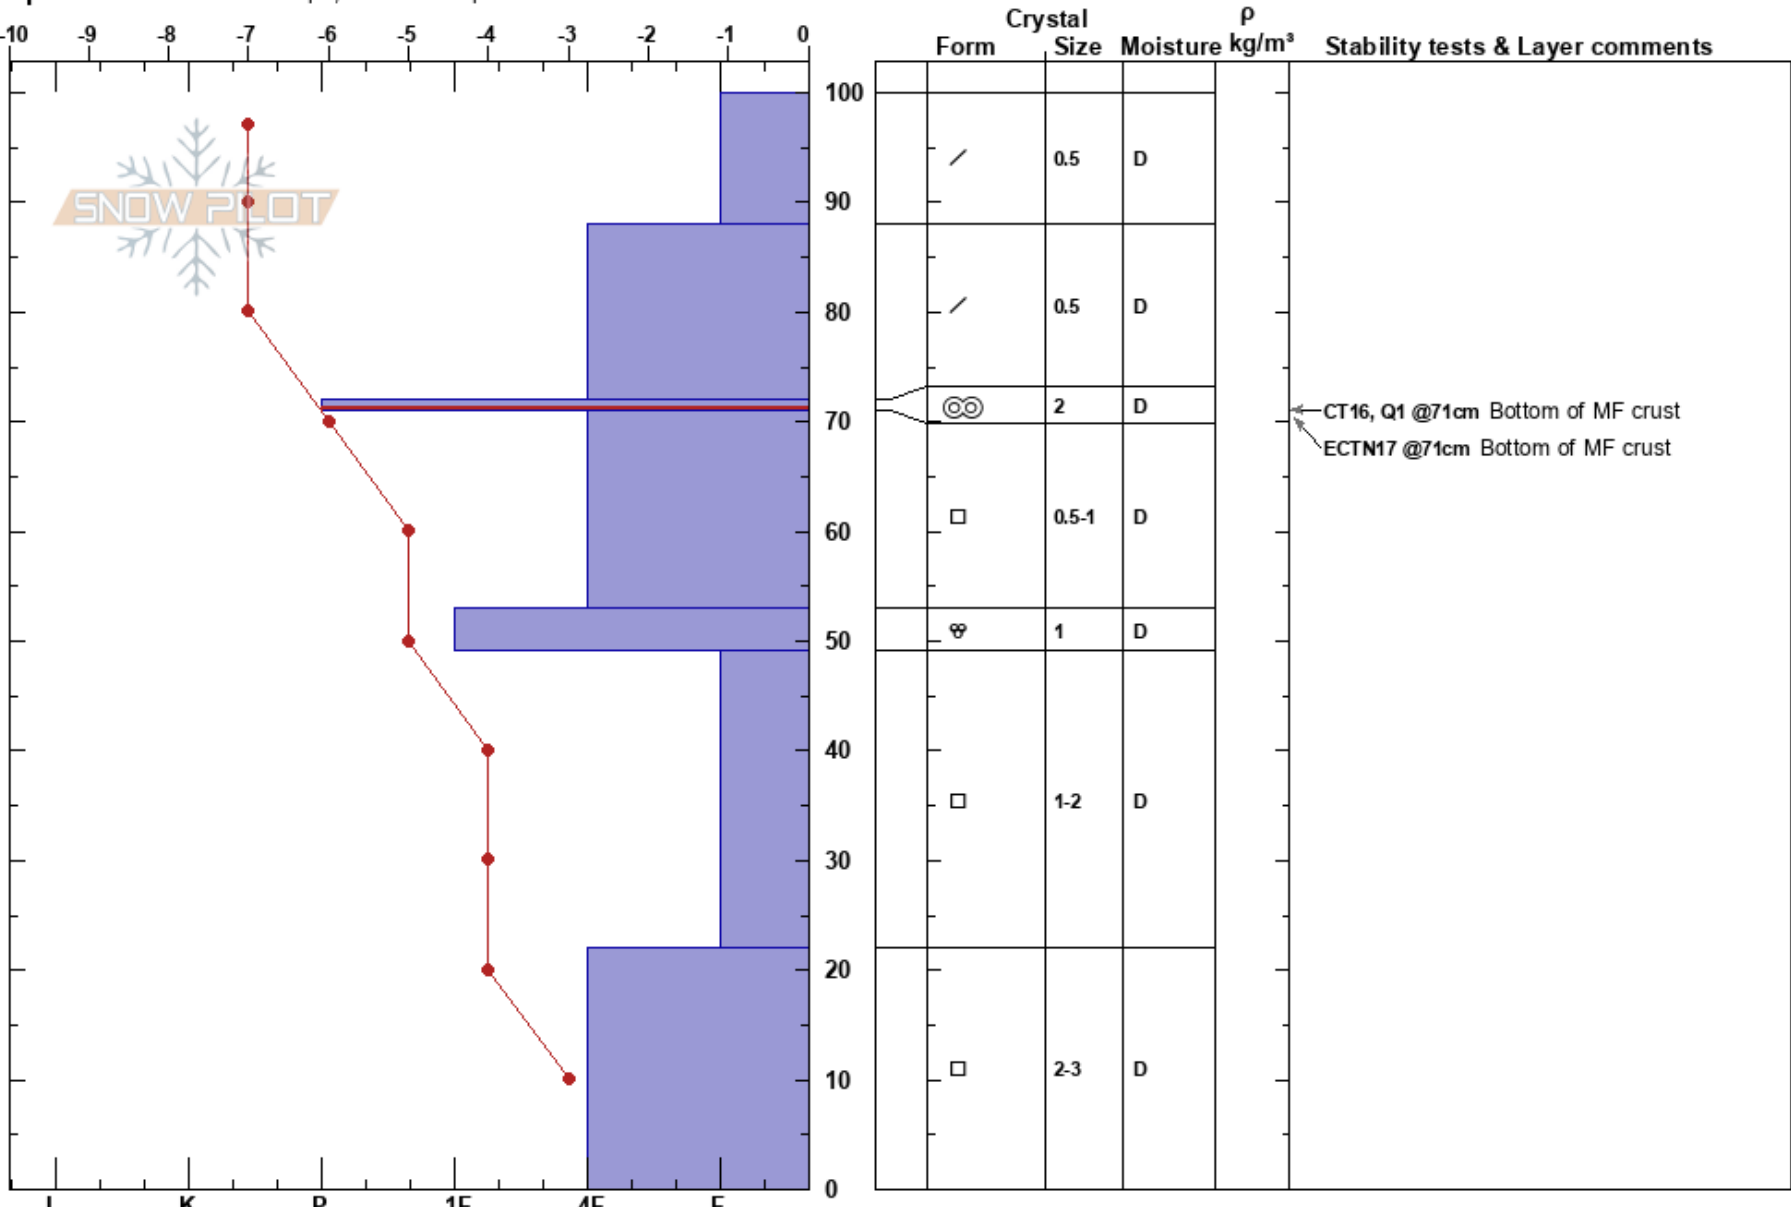

White Wing  
 Eastern Sierra Nevada  
 CA  
 Elevation: 9395 ft  
 Aspect: 345°

Bob Harrington  
 01/28/2018 - 2:00pm  
 Co-ord: 37.72897N, -119.05250W  
 Slope Angle: 24°  
 Wind Loading:

Stability: Very Good  
 Air Temperature:  
 Sky Cover: CLR  
 Precipitation: NO  
 Wind: Calm

HS:100  
 Layer Notes:  
 72-71cm: Problematic layer

Specifics: Ski tracks on slope; We skied slope

Notes: CT and ECT sheared on bottom of melt-freeze crust. Burp-the-baby showed planar interface at 88, but not very reactive.