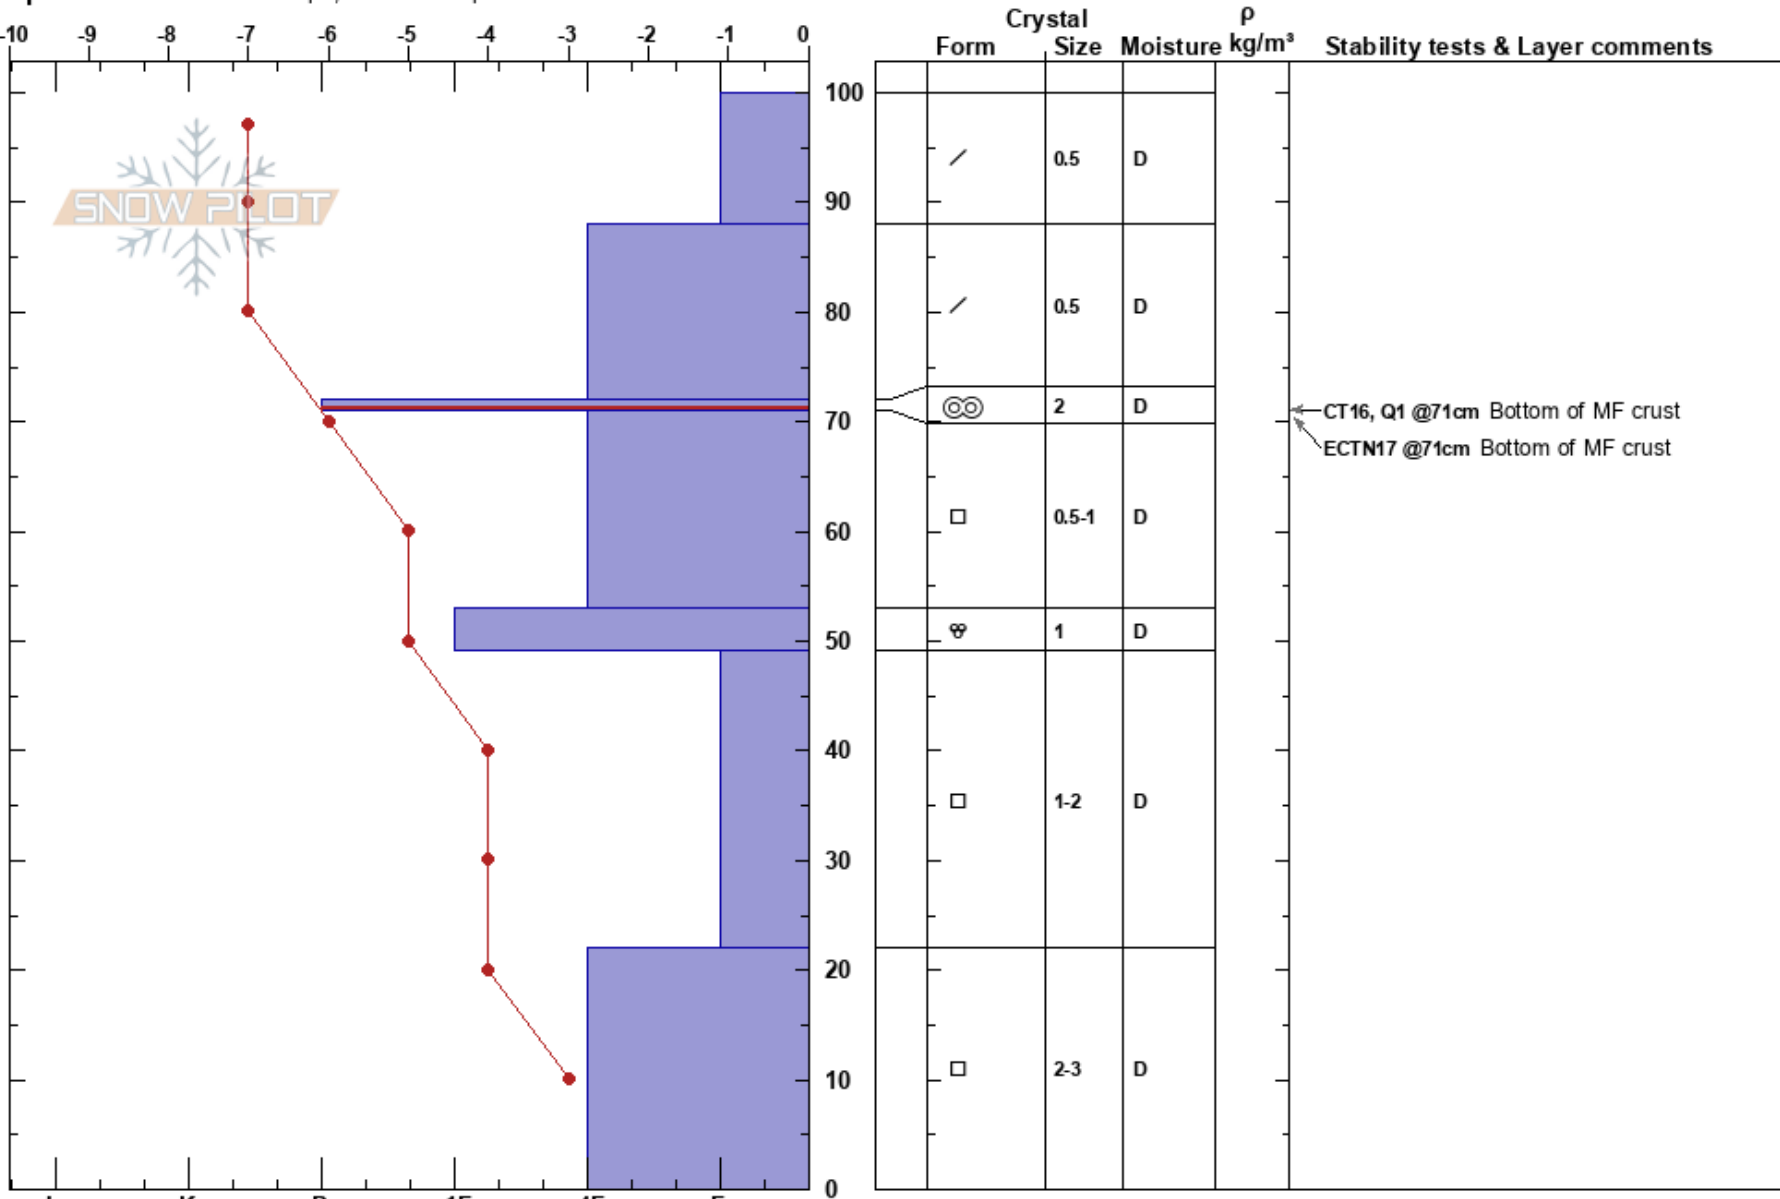

White Wing  
 Eastern Sierra Nevada  
 CA  
 Elevation: 9395 ft  
 Aspect: 345°

Bob Harrington  
 01/28/2018 - 2:00pm  
 Co-ord: 37.72897N, -119.05250W  
 Slope Angle: 24°  
 Wind Loading:

Stability: Very Good  
 Air Temperature:  
 Sky Cover: CLR  
 Precipitation: NO  
 Wind: Calm  
 HS:100  
 Layer Notes:  
 72-71cm:Problematic layer

Specifics: Ski tracks on slope; We skied slope

Notes: CT and ECT sheared on bottom of melt-freeze crust. Burp-the-baby showed planar interface at 88, but not very reactive.