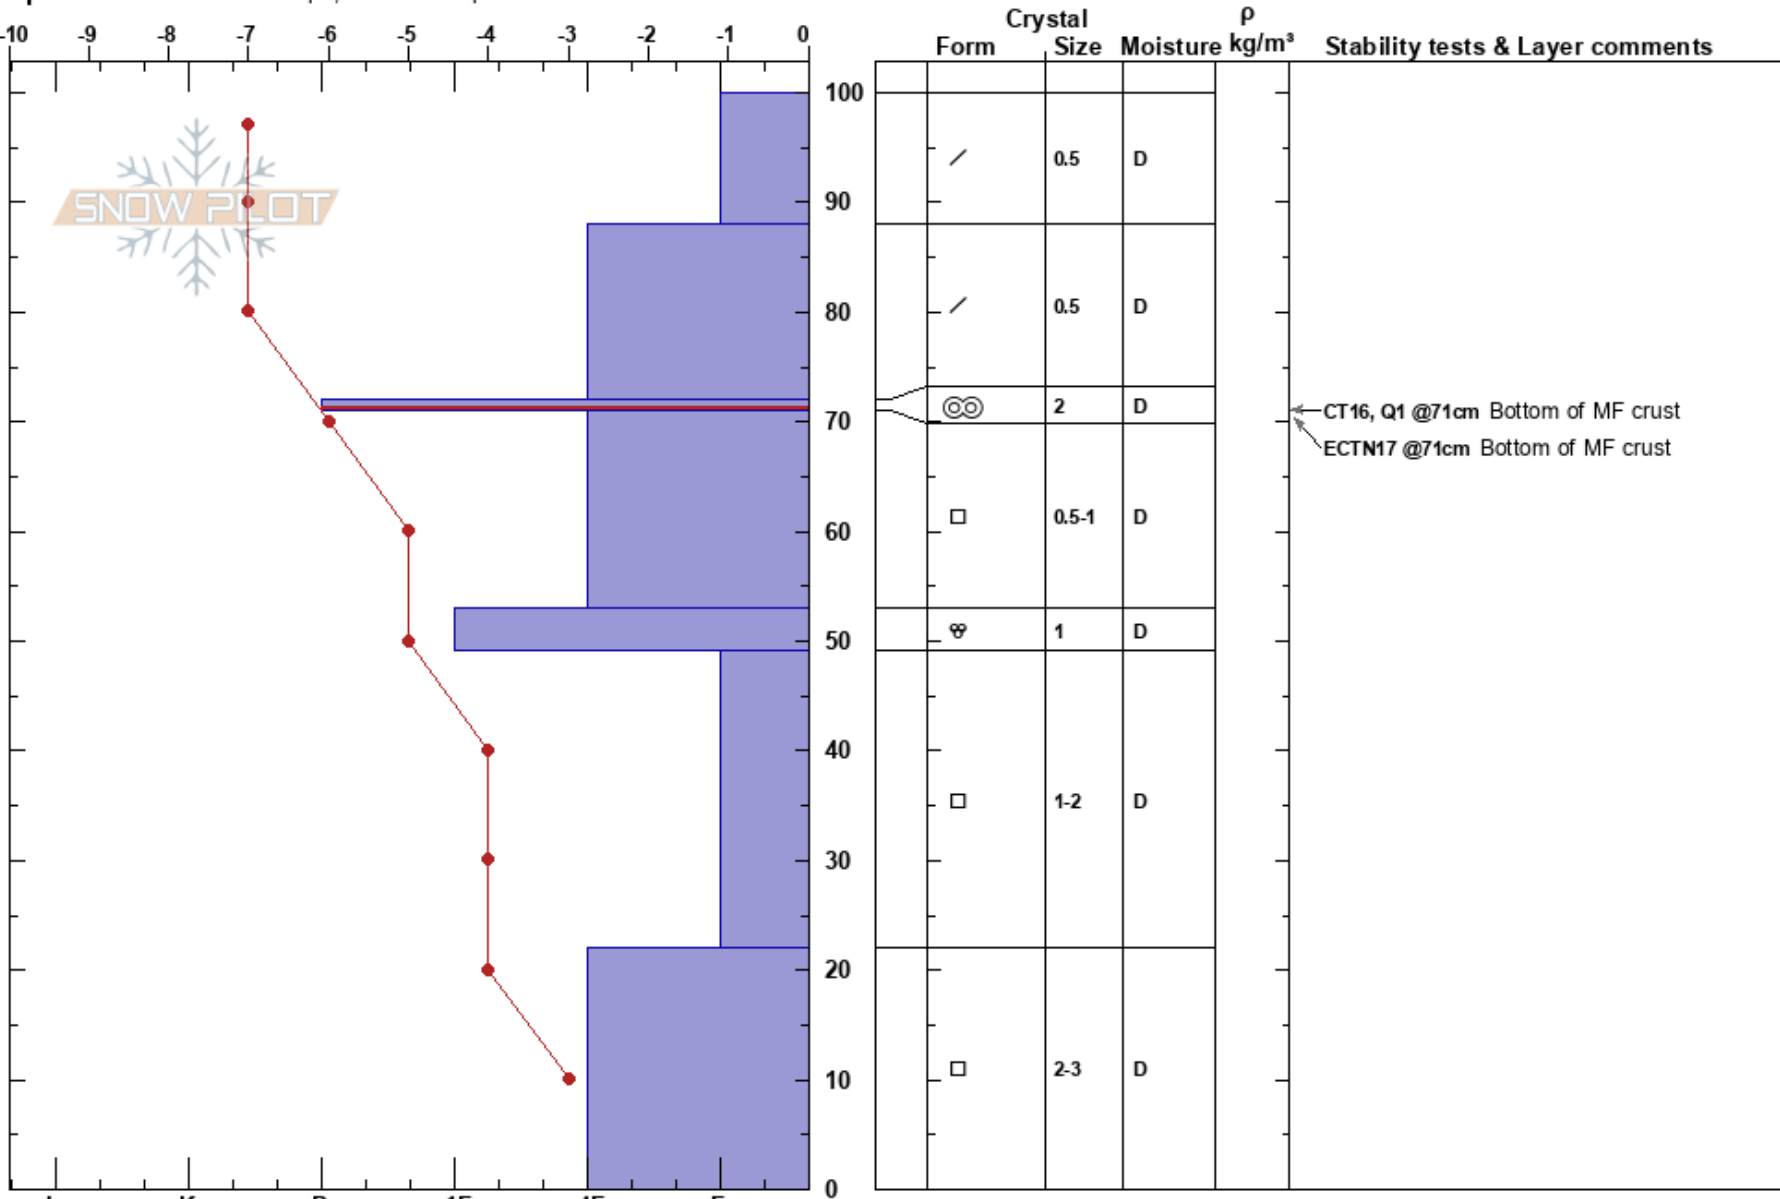

White Wing  
 Eastern Sierra Nevada  
 CA  
 Elevation: 9395 ft  
 Aspect: 345°

Bob Harrington  
 01/28/2018 - 2:00pm  
 Co-ord: 37.72897N, -119.05250W  
 Slope Angle: 24°  
 Wind Loading:

Stability: Very Good  
 Air Temperature:  
 Sky Cover: CLR  
 Precipitation: NO  
 Wind: Calm

HS:100  
 Layer Notes:  
 72-71cm:Problematic layer

Specifics: Ski tracks on slope; We skied slope

Notes: CT and ECT sheared on bottom of melt-freeze crust. Burp-the-baby showed planar interface at 88, but not very reactive.