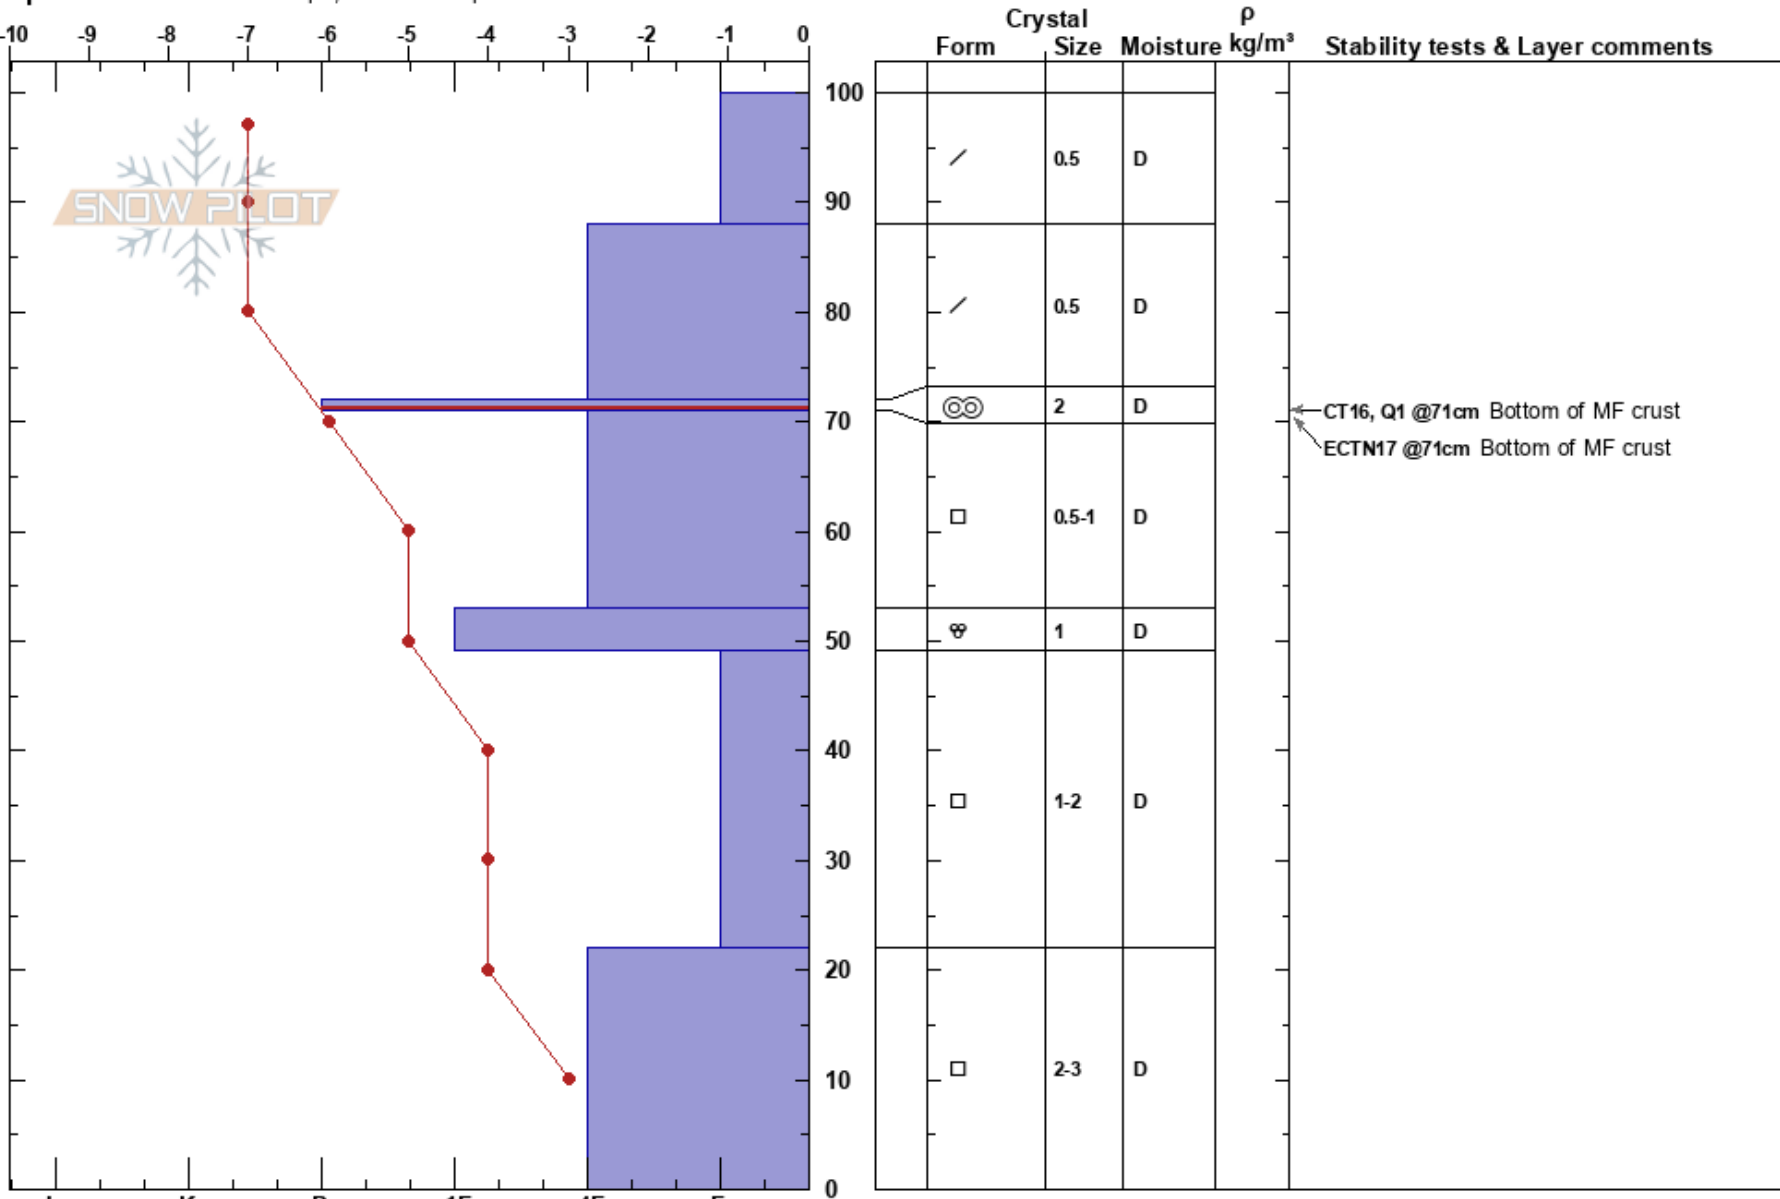

White Wing
 Eastern Sierra Nevada
 CA
 Elevation: 9395 ft
 Aspect: 345°

Bob Harrington
 01/28/2018 - 2:00pm
 Co-ord: 37.72897N, -119.05250W
 Slope Angle: 24°
 Wind Loading:

Stability: Very Good
 Air Temperature:
 Sky Cover: CLR
 Precipitation: NO
 Wind: Calm
 HS:100
 Layer Notes:
 72-71cm:Problematic layer

Specifics: Ski tracks on slope; We skied slope

Notes: CT and ECT sheared on bottom of melt-freeze crust. Burp-the-baby showed planar interface at 88, but not very reactive.